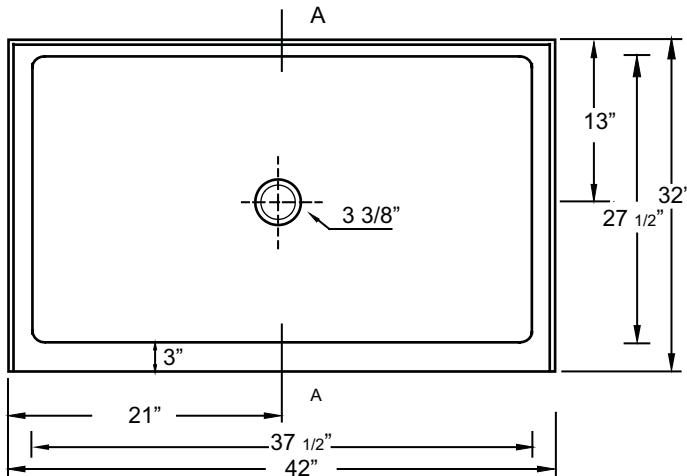

SHOWER BASE DIMENSIONS

*Diagram is not to scale

This shower base complies with CSA Standards

*Shower Drains are not included
All measurements $\pm 1/4"$

DESIGN FEATURES

- Acrylic shower base constructed of cast high gloss acrylic and reinforced with a fibreglass backing
- Standard 3 3/8" shower drain opening
- Shower base trimmed to fit 42" x 32" rough opening
- Integral tiling flange for easy installation

OPTIONS

- Available in;
  - White
  - Biscuit
  - Bone
  - Linen
- Compatible Shower Doors:
  - 9748392 (Section 18, Page 2)

In keeping with our policy of continuing product improvement, Acri-Tec Industries Corp., reserves the right to change product specifications without notice.