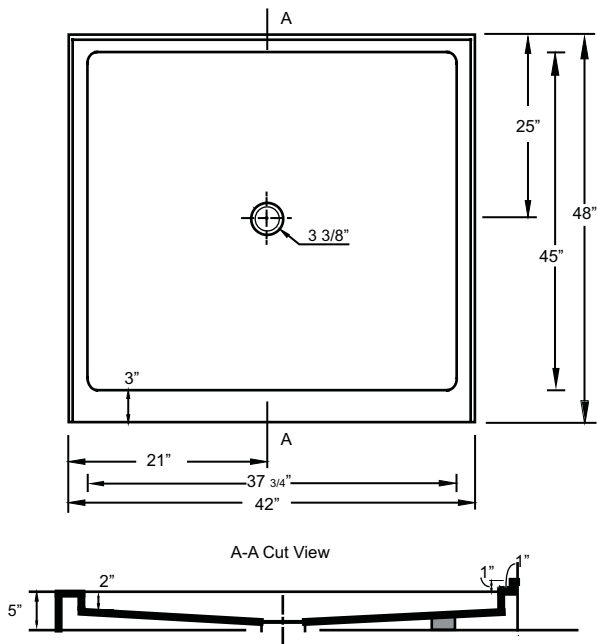

SHOWER BASE DIMENSIONS

*Diagram is not to scale

This shower base complies with CSA Standards

*Shower Drains are not included
All measurements $\pm 1/4"$

DESIGN FEATURES

- Acrylic shower base constructed of cast high gloss acrylic and reinforced with a fibreglass backing
- Standard 3 3/8" shower drain opening
- Shower base trimmed to fit 42" x 48" rough opening
- Integral tiling flange for easy installation

OPTIONS

- Available in;
  - White
  - Biscuit
  - Bone
  - Linen
- Compatible Shower Doors:
  - 9748392 (Section 18, Page 2)

In keeping with our policy of continuing product improvement, Acri-Tec Industries Corp., reserves the right to change product specifications without notice.