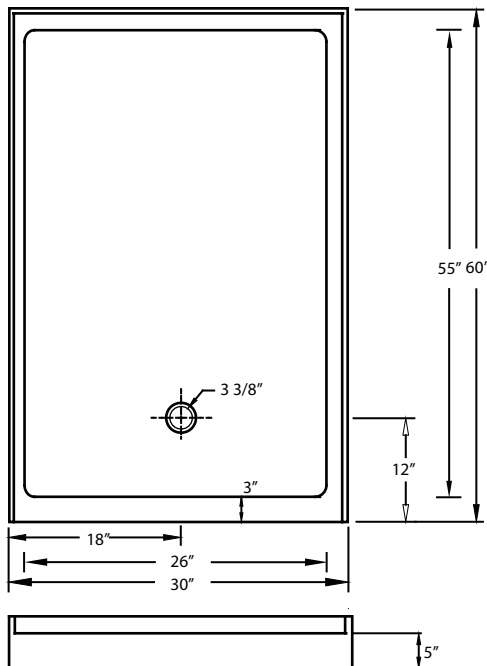

SHOWER BASE DIMENSIONS

*Diagram is not to scale

This shower base complies with CSA Standards

*Shower Drains are not included
All measurements $\pm 1/4"$

In keeping with our policy of continuing product improvement, Acri-Tec Industries Corp., reserves the right to change product specifications without notice.