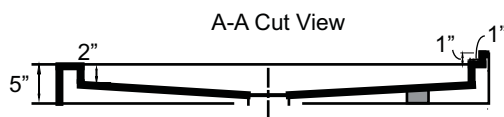

SHOWER BASE DIMENSIONS

*Diagram is not to scale

This shower base complies with CSA Standards

*Shower Drains are not included
All measurements $\pm 1/4"$

DESIGN FEATURES

- Acrylic shower base constructed of cast high gloss acrylic and reinforced with a fibreglass backing
- Standard 3 3/8" shower drain opening
- Shower base trimmed to fit 42" x 34" rough opening
- Integral tiling flange for easy installation

OPTIONS

- Available in;
  - White
  - Biscuit
  - Bone
  - Linen
- Compatible Shower Doors:
  - 9748392 (Section 18, Page 2)

In keeping with our policy of continuing product improvement, Acri-Tec Industries Corp., reserves the right to change product specifications without notice.