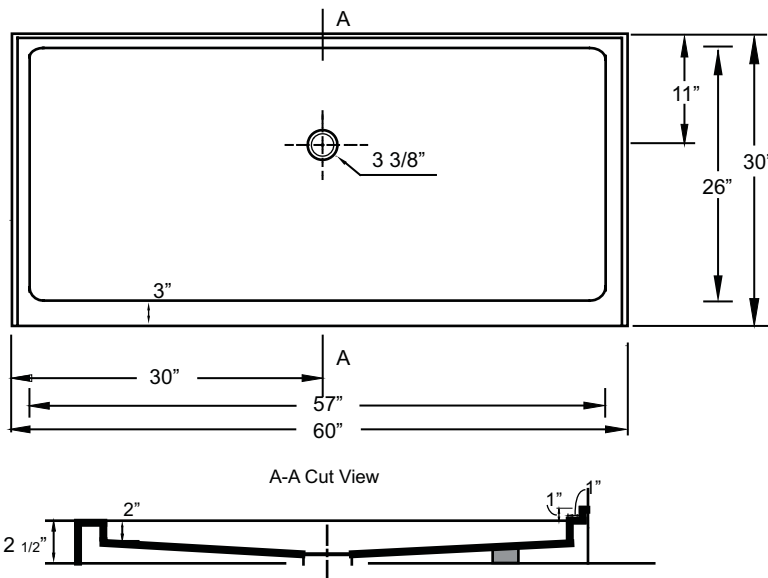

MODEL

60" x 30" Single Threshold Minimalist

*Note: Shower base may not be exactly as pictured
*1 year limited manufacturer's warranty included

SHOWER BASE DIMENSIONS

*Diagram is not to scale

This shower base complies with CSA Standards