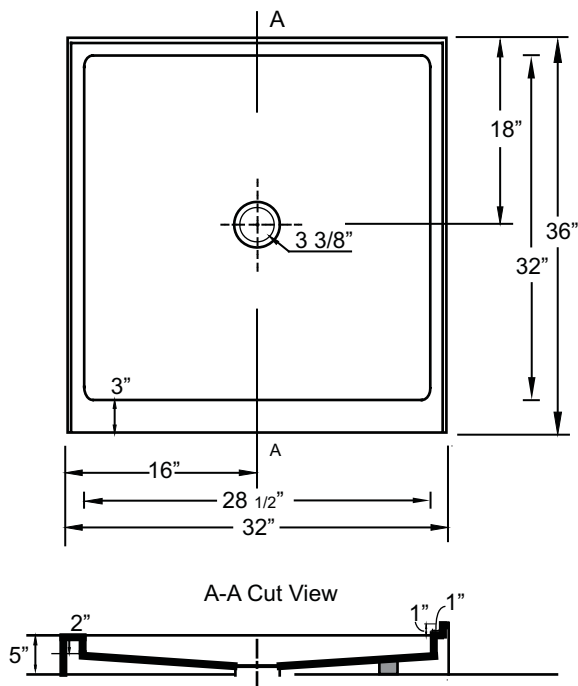

SHOWER BASE DIMENSIONS

*Diagram is not to scale

This shower base complies with CSA Standards

*Shower Drains are not included
All measurements $\pm 1/4"$

In keeping with our policy of continuing product improvement, Acri-Tec Industries Corp., reserves the right to change product specifications without notice.