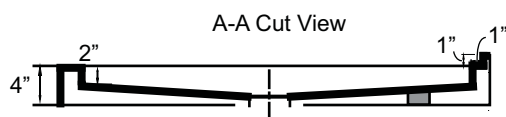

SHOWER BASE DIMENSIONS

*Diagram is not to scale

This shower base complies with CSA Standards

*Shower Drains are not included
All measurements $\pm 1/4"$

DESIGN FEATURES

- Acrylic shower base constructed of cast high gloss acrylic and reinforced with a fibreglass backing
- Standard 3 3/8" shower drain opening
- Shower base trimmed to fit 42" x 32" rough opening
- Integral tiling flange for easy installation

OPTIONS

- Available in;
  - White
  - Biscuit
  - Bone
  - Linen
- Compatible Shower Doors:
  - 9748392 (Section 18, Page 2)

In keeping with our policy of continuing product improvement, Acri-Tec Industries Corp., reserves the right to change product specifications without notice.