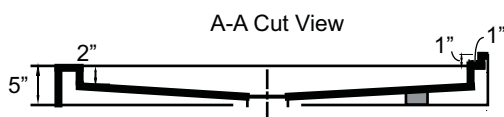

SHOWER BASE DIMENSIONS

*Diagram is not to scale

This shower base complies with CSA Standards

*Shower Drains are not included
All measurements $\pm 1/4"$

DESIGN FEATURES

- Acrylic shower base constructed of cast high gloss acrylic and reinforced with a fibreglass backing
- Standard 3 3/8" shower drain opening
- Shower base trimmed to fit 42" x 32" rough opening
- Integral tiling flange for easy installation

OPTIONS

- Available in;
  - White
  - Biscuit
  - Bone
  - Linen
- Compatible Shower Doors:
  - 9748392 (Section 18, Page 2)

In keeping with our policy of continuing product improvement, Acri-Tec Industries Corp., reserves the right to change product specifications without notice.