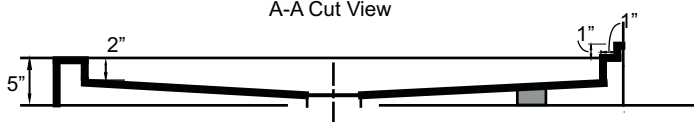

OPTIONS

- Available in;
 - White
 - Biscuit
 - Bone
 - Linen

SHOWER BASE DIMENSIONS

A-A Cut View

*Diagram is not to scale

This shower base complies with CSA Standards

*Shower Drains are not included
All measurements $\pm 1/4"$