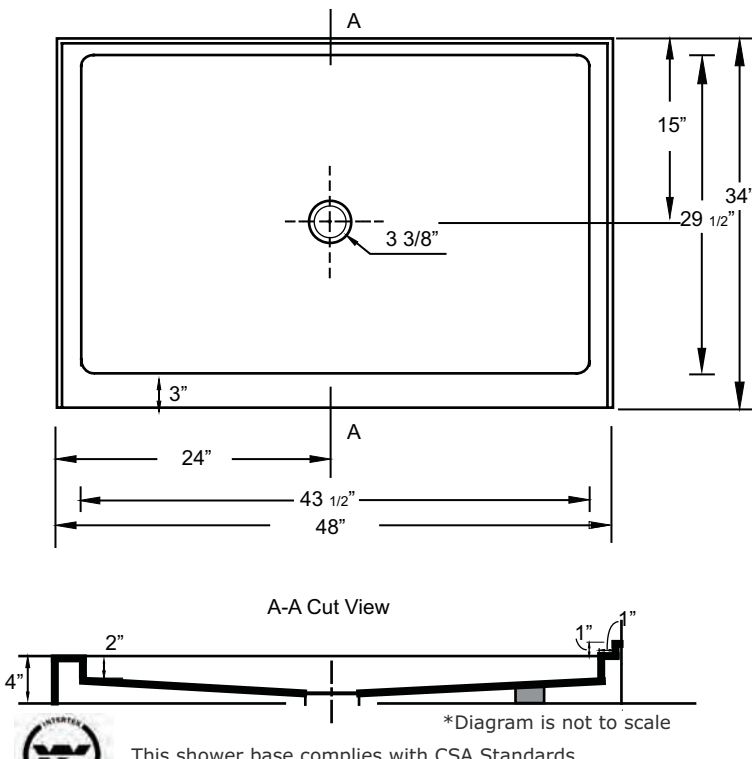

MODEL

48" x 34" Single Threshold Low Profile

*Note: Shower base may not be exactly as pictured
*1 year limited manufacturer's warranty included

SHOWER BASE DIMENSIONS

This shower base complies with CSA Standards