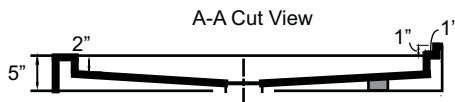

SHOWER BASE DIMENSIONS

*Diagram is not to scale

This shower base complies with CSA Standards

*Shower Drains are not included
All measurements $\pm 1/4"$

DESIGN FEATURES

- Acrylic shower base constructed of cast high gloss acrylic and reinforced with a fibreglass backing
- Standard 3 3/8" shower drain opening
- Shower base trimmed to fit 42" x 36" rough opening
- Integral tiling flange for easy installation

OPTIONS

- Available in;
  - White
  - Biscuit
  - Bone
  - Linen
- Compatible Shower Doors:
  - 9748392 (Section 18, Page 2)

In keeping with our policy of continuing product improvement, Acri-Tec Industries Corp., reserves the right to change product specifications without notice.