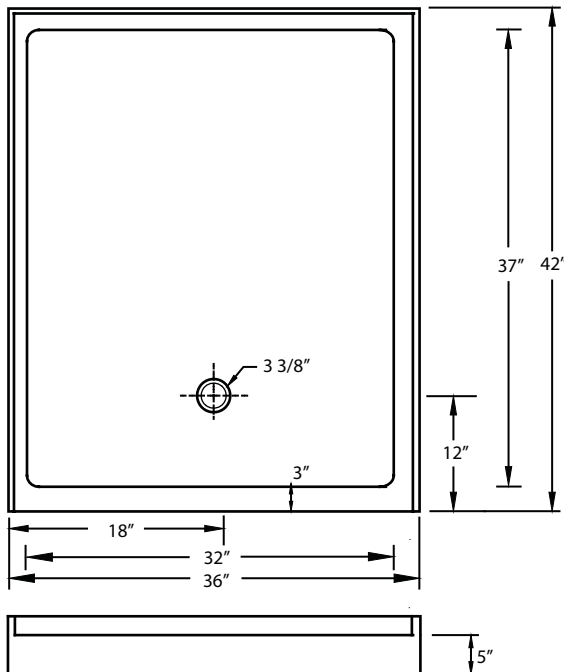

SHOWER BASE DIMENSIONS

*Diagram is not to scale

This shower base complies with CSA Standards

*Shower Drains are not included
All measurements $\pm 1/4"$

In keeping with our policy of continuing product improvement, Acri-Tec Industries Corp., reserves the right to change product specifications without notice.