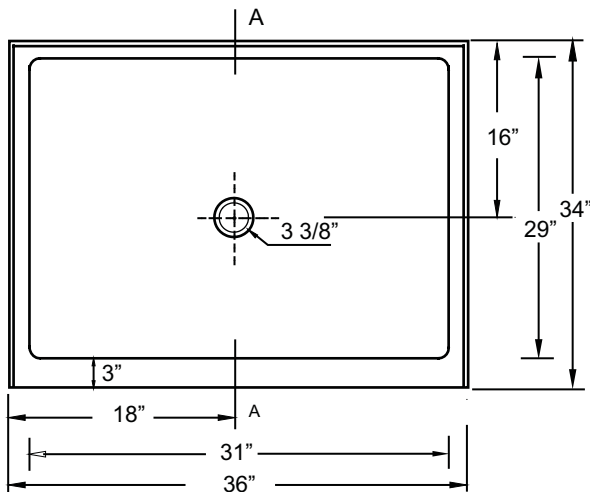

SHOWER BASE DIMENSIONS

*Diagram is not to scale

This shower base complies with CSA Standards

*Shower Drains are not included
All measurements $\pm 1/4$ "

In keeping with our policy of continuing product improvement, Acri-Tec Industries Corp., reserves the right to change product specifications without notice.