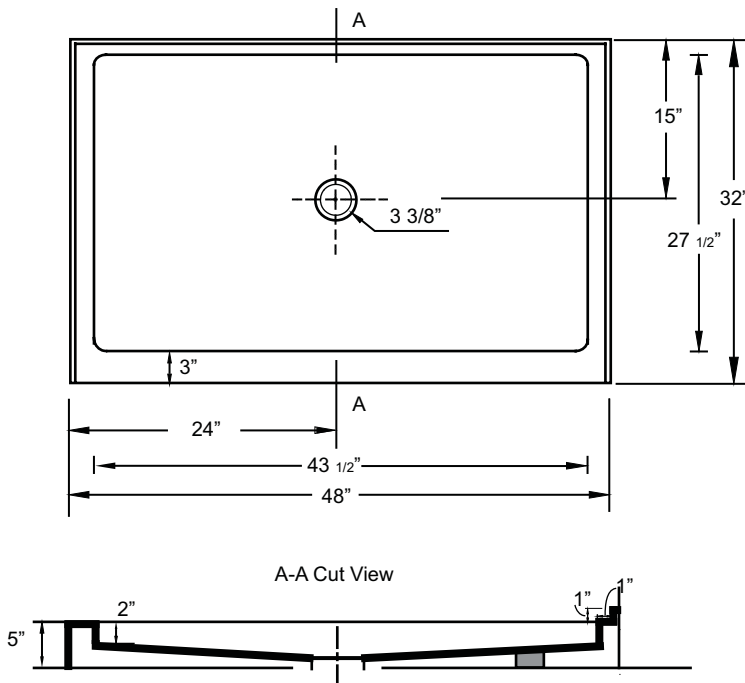

MODEL

48" x 32" Single Threshold

*Note: Shower base may not be exactly as pictured
*1 year limited manufacturer's warranty included

SHOWER BASE DIMENSIONS

*Diagram is not to scale

This shower base complies with CSA Standards