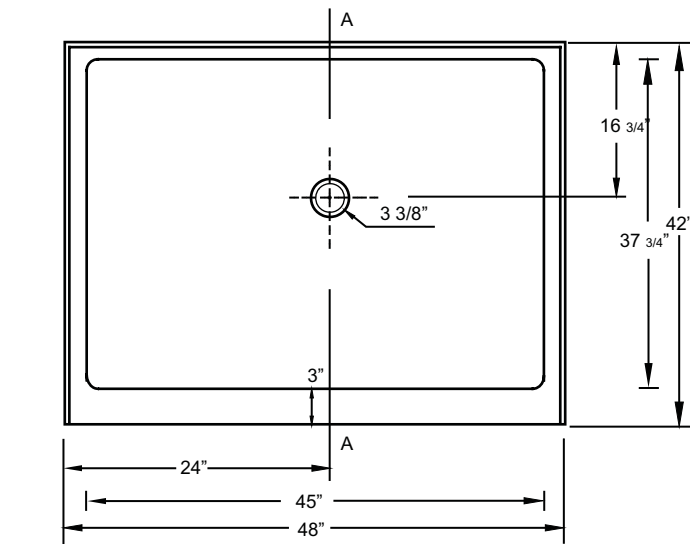

SHOWER BASE DIMENSIONS

This shower base complies with CSA Standards

*Diagram is not to scale

*Shower Drains are not included
All measurements $\pm 1/4"$

DESIGN FEATURES

- Acrylic shower base constructed of cast high gloss acrylic and reinforced with a fibreglass backing
- Standard 3 3/8" shower drain opening
- Shower base trimmed to fit 48" x 42" rough opening
- Integral tiling flange for easy installation

OPTIONS

- Available in;
  - White
  - Biscuit
  - Bone
  - Linen
- Compatible Shower Doors:
  - CPL109-48 (Section 18, Page 2)
  - 9644452 (Section 18, Page 5)
  - 9749452 (Section 18, Page 3)

In keeping with our policy of continuing product improvement, Acric-Tec Industries Corp., reserves the right to change product specifications without notice.