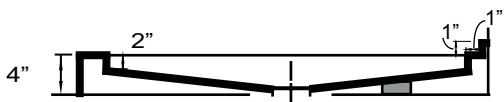

SHOWER BASE DIMENSIONS

*Diagram is not to scale

This shower base complies with CSA Standards

*Shower Drains are not included
All measurements $\pm 1/4"$

In keeping with our policy of continuing product improvement, Acri-Tec Industries Corp., reserves the right to change product specifications without notice.