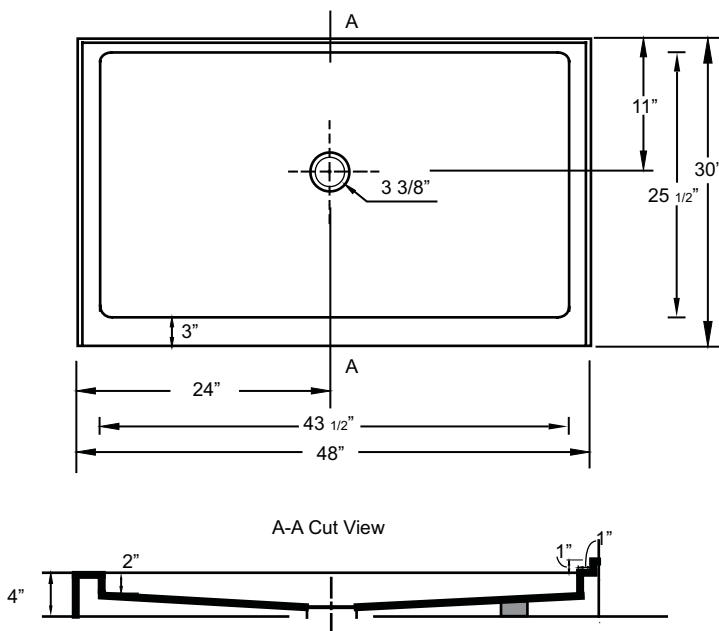

MODEL

48" x 30" Single Threshold Low Profile

*Note: Shower base may not be exactly as pictured
*1 year limited manufacturer's warranty included

SHOWER BASE DIMENSIONS

*Diagram is not to scale

This shower base complies with CSA Standards