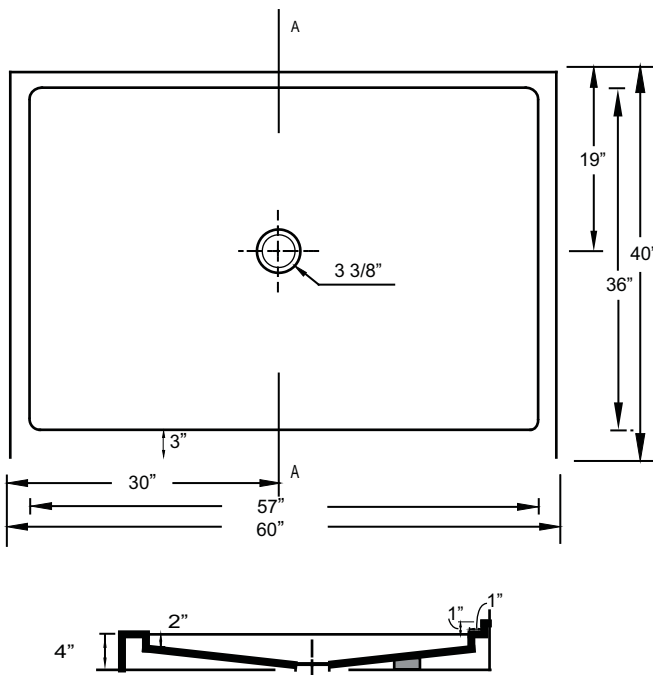

SHOWER BASE DIMENSIONS

*Diagram is not to scale

This shower base complies with CSA Standards

*Shower Drains are not included
All measurements $\pm 1/4"$

In keeping with our policy of continuing product improvement, Acri-Tec Industries Corp., reserves the right to change product specifications without notice.