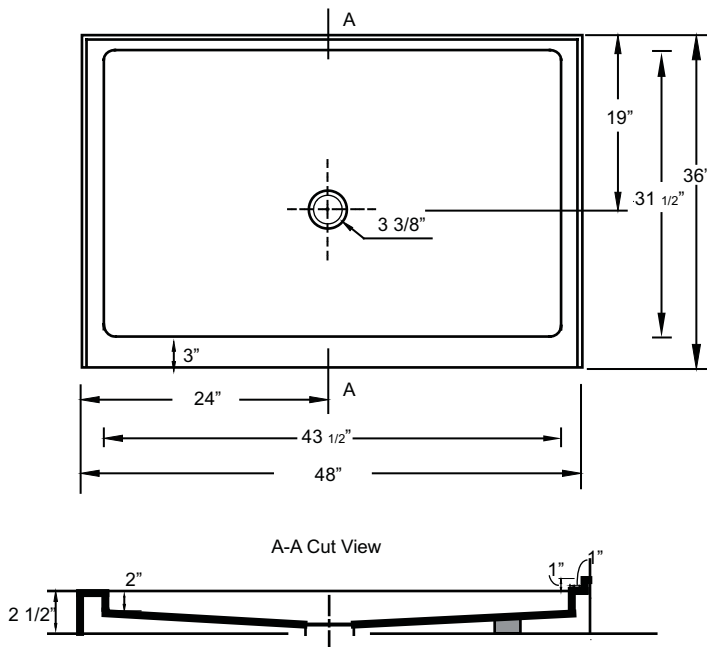

MODEL

48" x 36" Single Threshold Minimalist

*Note: Shower base may not be exactly as pictured
*1 year limited manufacturer's warranty included

SHOWER BASE DIMENSIONS

*Diagram is not to scale

This shower base complies with CSA Standards