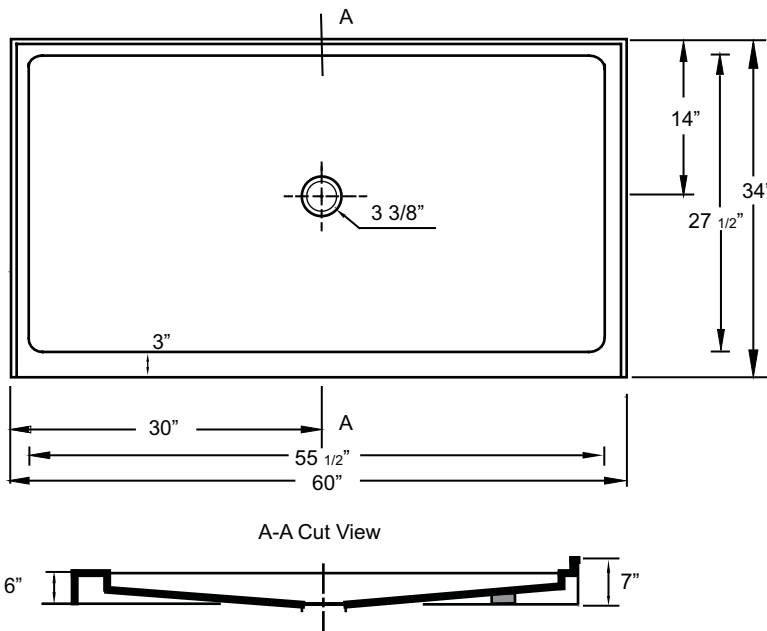

MODEL

60" x 34" Single Threshold

*Note: Shower base may not be exactly as pictured
*1 year limited manufacturer's warranty included

SHOWER BASE DIMENSIONS

*Diagram is not to scale

This shower base complies with CSA Standards