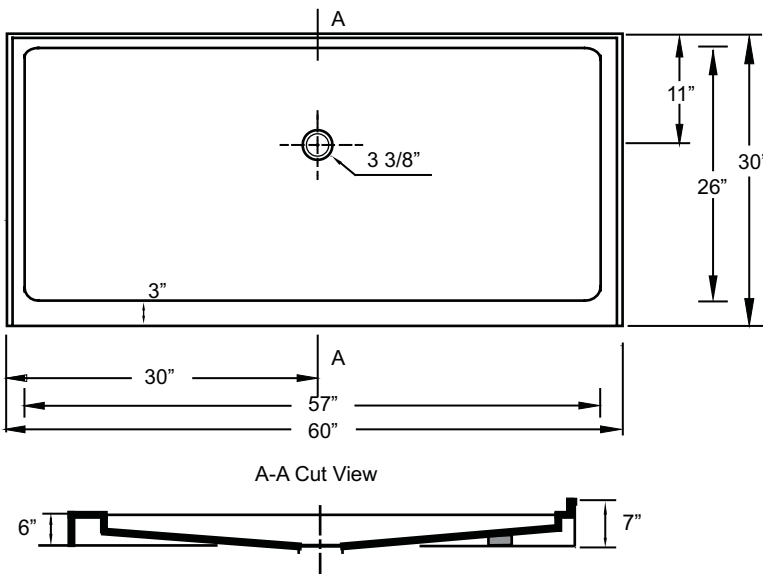

SHOWER BASE DIMENSIONS

*Diagram is not to scale

This shower base complies with CSA Standards

*Shower Drains are not included
All measurements $\pm 1/4"$

DESIGN FEATURES

- Acrylic shower base constructed of cast high gloss acrylic and reinforced with a fibreglass backing
- Standard 3 3/8" shower drain opening
- Shower base trimmed to fit 60" x 30" rough opening
- Integral tiling flange for easy installation

OPTIONS

- Available in;
  - White
  - Biscuit
  - Bone
  - Linen
- Compatible Shower Doors:
  - CPL109-60 (Section 18, Page 2)
  - 2042E554 (Section 18, Page 4)
  - 9749572 (Section 18, Page 3)

In keeping with our policy of continuing product improvement, Acri-Tec Industries Corp., reserves the right to change product specifications without notice.