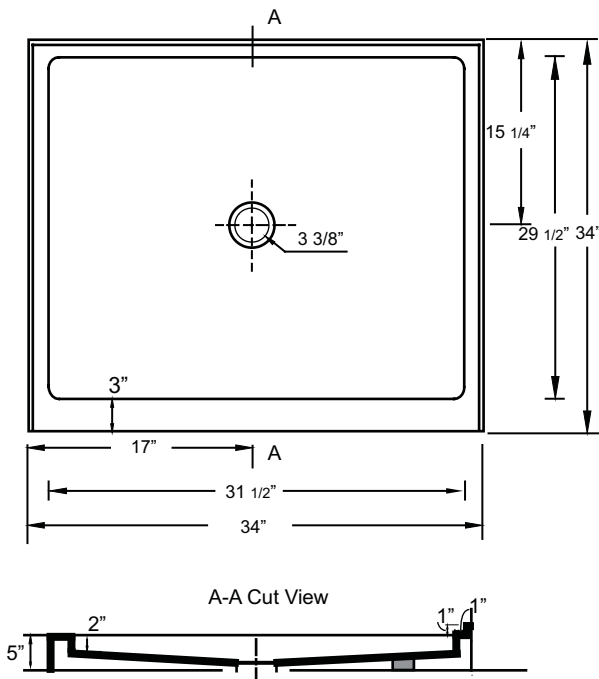

SHOWER BASE DIMENSIONS

*Diagram is not to scale

This shower base complies with CSA Standards

*Shower Drains are not included
All measurements $\pm 1/4"$

In keeping with our policy of continuing product improvement, Acric-Tec Industries Corp., reserves the right to change product specifications without notice.