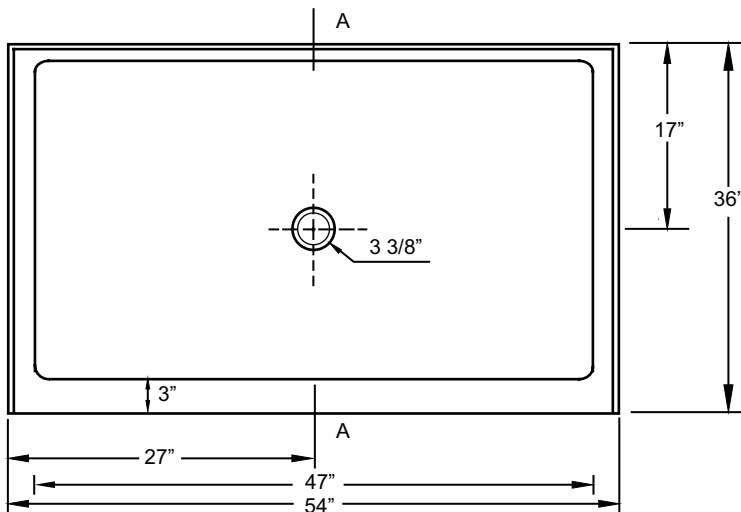

OPTIONS

- Available in;
 - White
 - Biscuit
 - Bone
 - Linen

SHOWER BASE DIMENSIONS

A-A Cut View

*Diagram is not to scale

This shower base complies with CSA Standards

*Shower Drains are not included
All measurements $\pm 1/4"$