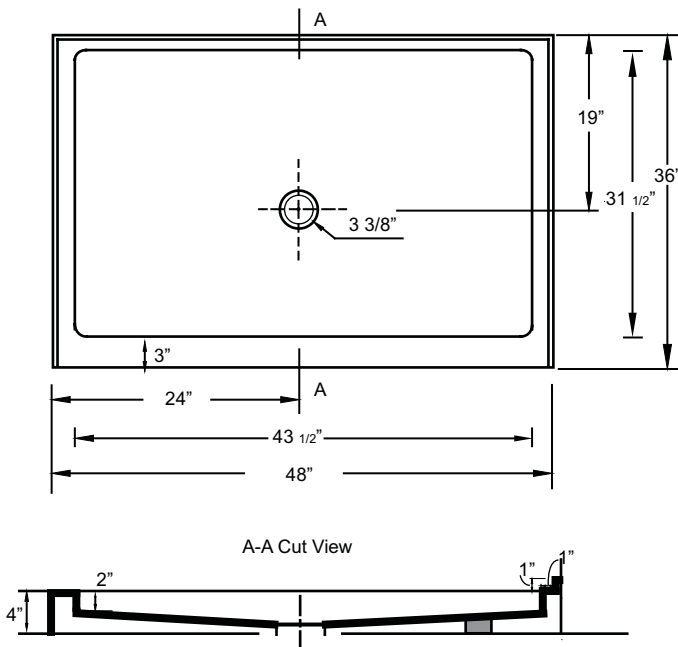

MODEL

48" x 36" Single Threshold Low Profile

*Note: Shower base may not be exactly as pictured
*1 year limited manufacturer's warranty included

SHOWER BASE DIMENSIONS

*Diagram is not to scale

This shower base complies with CSA Standards