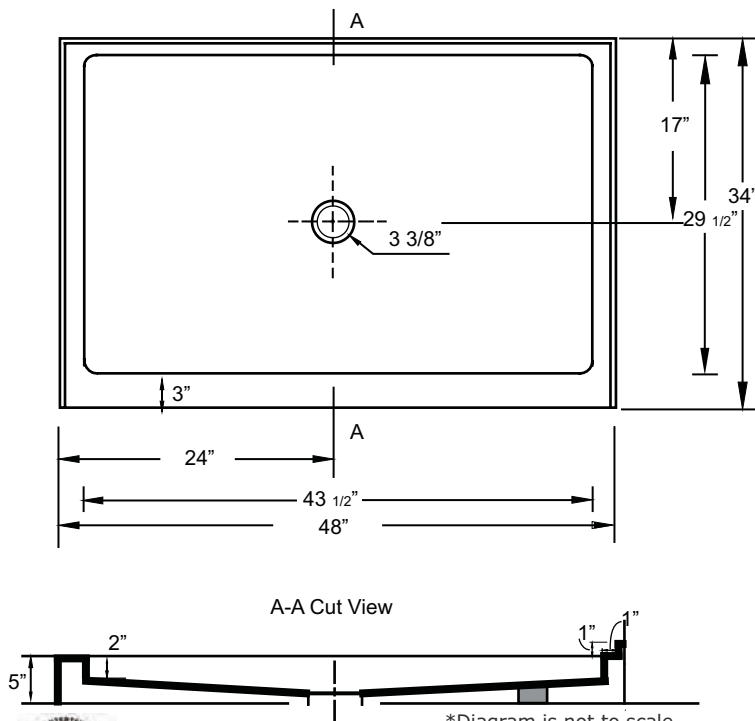

MODEL

48" x 34" Single Threshold

*Note: Shower base may not be exactly as pictured
*1 year limited manufacturer's warranty included

SHOWER BASE DIMENSIONS

This shower base complies with CSA Standards

*Shower Drains are not included
All measurements $\pm 1/4"$