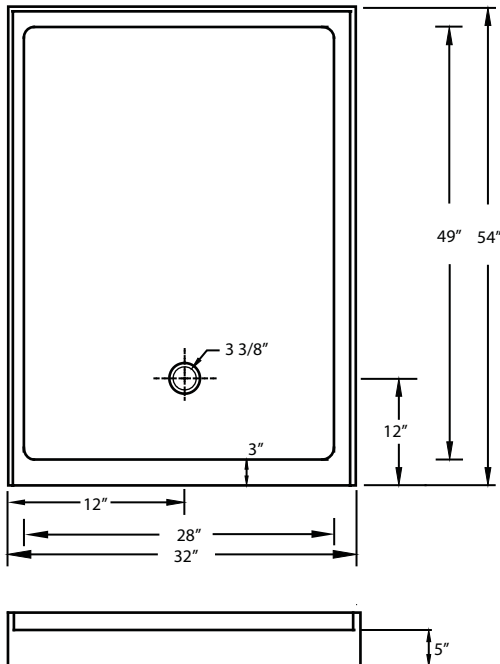

SHOWER BASE DIMENSIONS

*Diagram is not to scale

This shower base complies with CSA Standards

*Shower Drains are not included
All measurements $\pm 1/4"$

In keeping with our policy of continuing product improvement, Acri-Tec Industries Corp., reserves the right to change product specifications without notice.