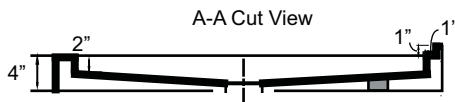

SHOWER BASE DIMENSIONS

*Diagram is not to scale

This shower base complies with CSA Standards

*Shower Drains are not included
All measurements $\pm 1/4$ "

DESIGN FEATURES

- Acrylic shower base constructed of cast high gloss acrylic and reinforced with a fibreglass backing
- Standard 3 3/8" shower drain opening
- Shower base trimmed to fit 42" x 36" rough opening
- Integral tiling flange for easy installation

OPTIONS

- Available in;
  - White
  - Biscuit
  - Bone
  - Linen
- Compatible Shower Doors:
  - 9748392 (Section 18, Page 2)

In keeping with our policy of continuing product improvement, Acri-Tec Industries Corp., reserves the right to change product specifications without notice.