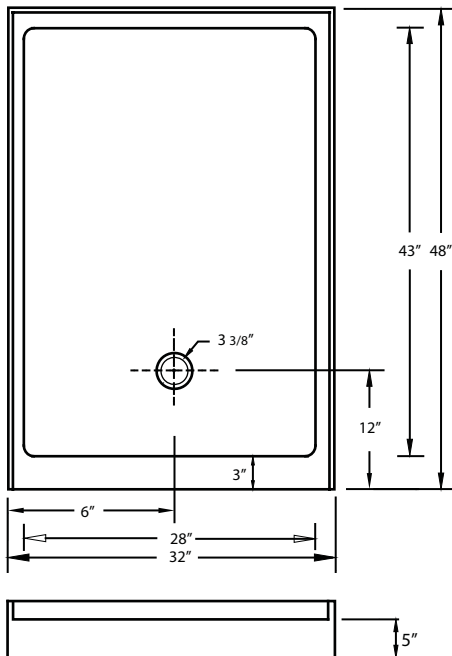

SHOWER BASE DIMENSIONS

*Diagram is not to scale

This shower base complies with CSA Standards

*Shower Drains are not included
All measurements $\pm 1/4"$

In keeping with our policy of continuing product improvement, Acri-Tec Industries Corp., reserves the right to change product specifications without notice.