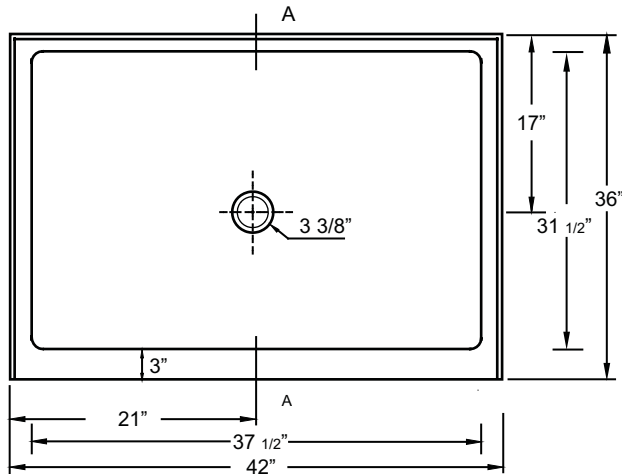

MODEL

42" x 36" Single Threshold Low Profile

*Note: Shower base may not be exactly as pictured
*1 year limited manufacturer's warranty included

SHOWER BASE DIMENSIONS

*Diagram is not to scale

This shower base complies with CSA Standards