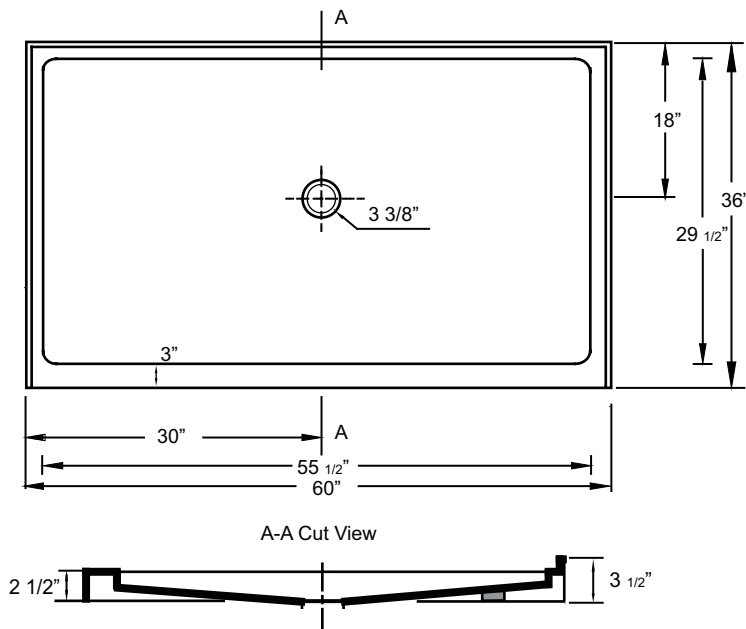

MODEL

60" x 36" Single Threshold Minimalist

*Note: Shower base may not be exactly as pictured
*1 year limited manufacturer's warranty included

SHOWER BASE DIMENSIONS

*Diagram is not to scale

This shower base complies with CSA Standards