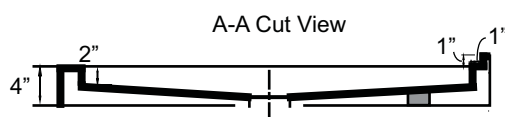

SHOWER BASE DIMENSIONS

*Diagram is not to scale

This shower base complies with CSA Standards

*Shower Drains are not included
All measurements $\pm 1/4"$

DESIGN FEATURES

- Acrylic shower base constructed of cast high gloss acrylic and reinforced with a fibreglass backing
- Standard 3 3/8" shower drain opening
- Shower base trimmed to fit 42" x 34" rough opening
- Integral tiling flange for easy installation

OPTIONS

- Available in;
  - White
  - Biscuit
  - Bone
  - Linen
- Compatible Shower Doors:
  - 9748392 (Section 18, Page 2)

In keeping with our policy of continuing product improvement, Acri-Tec Industries Corp., reserves the right to change product specifications without notice.