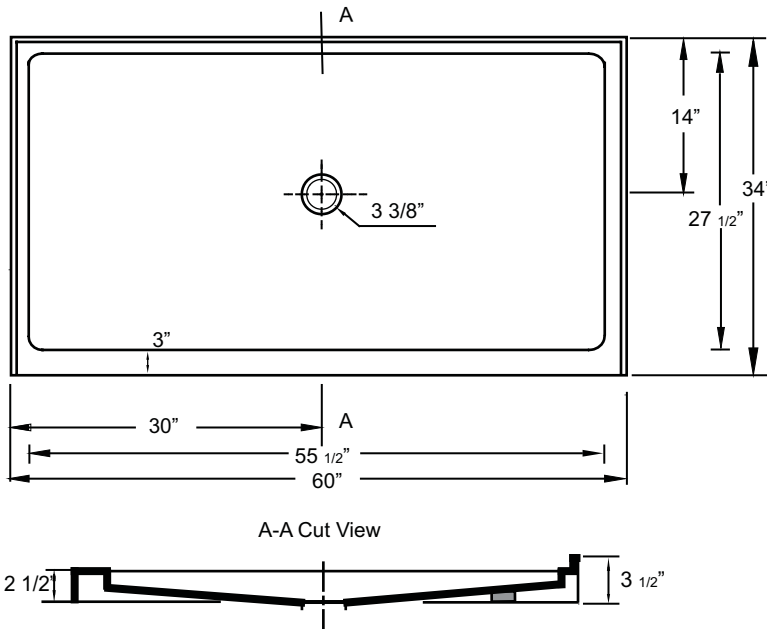

MODEL

60" x 34" Single Threshold Minimalist

*Note: Shower base may not be exactly as pictured
*1 year limited manufacturer's warranty included

SHOWER BASE DIMENSIONS

DESIGN FEATURES

- Acrylic shower base constructed of cast high gloss acrylic and reinforced with a fibreglass backing
- Standard 3 3/8" shower drain opening
- Shower base trimmed to fit 60" x 34" rough opening
- Integral tiling flange for easy installation