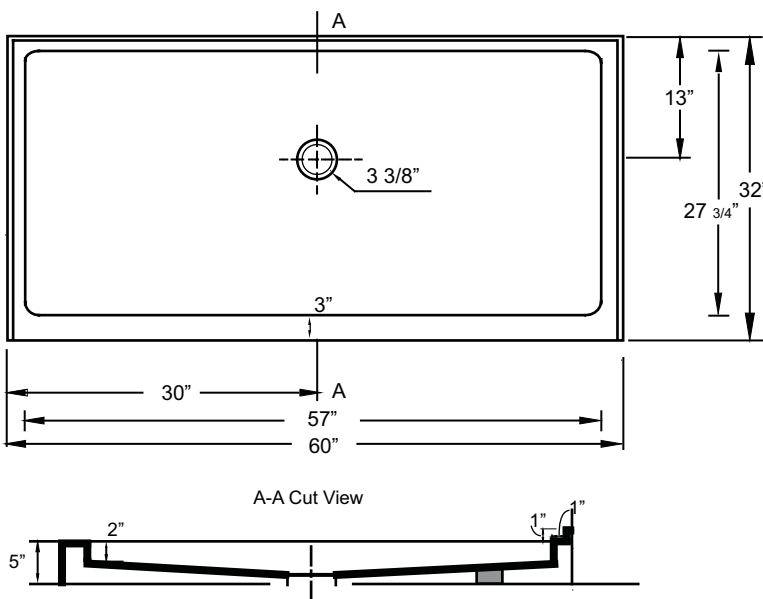

SHOWER BASE DIMENSIONS

*Diagram is not to scale

This shower base complies with CSA Standards

*Shower Drains are not included
All measurements $\pm 1/4"$

DESIGN FEATURES

- Acrylic shower base constructed of cast high gloss acrylic and reinforced with a fibreglass backing
- Standard 3 3/8" shower drain opening
- Shower base trimmed to fit 60" x 32" rough opening
- Integral tiling flange for easy installation

OPTIONS

- Available in;
  - White
  - Biscuit
  - Bone
  - Linen
- Compatible Shower Doors:
  - CPL109-60 (Section 18, Page 2)
  - 2042E554 (Section 18, Page 4)
  - 9749572 (Section 18, Page 3)

In keeping with our policy of continuing product improvement, Acri-Tec Industries Corp., reserves the right to change product specifications without notice.