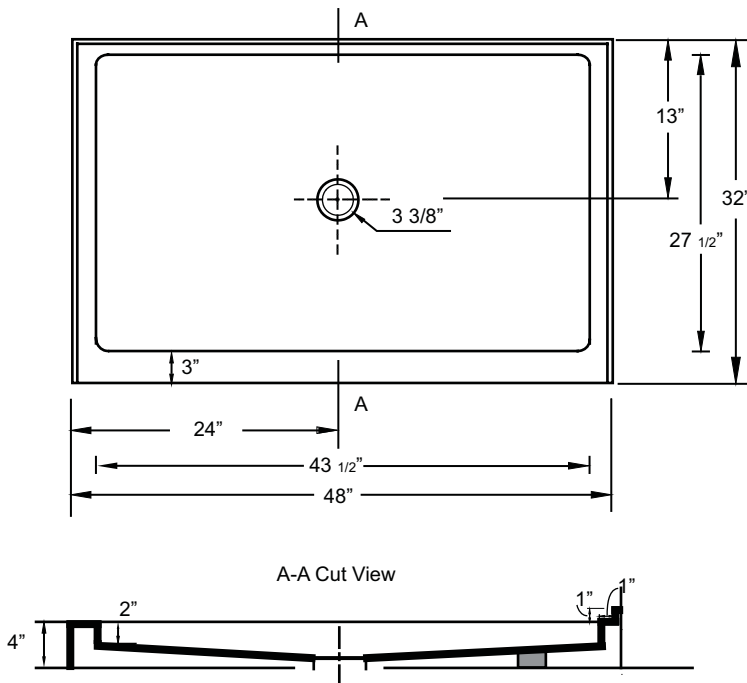

MODEL

48" x 32" Single Threshold Low Profile

*Note: Shower base may not be exactly as pictured
*1 year limited manufacturer's warranty included

SHOWER BASE DIMENSIONS

*Diagram is not to scale

This shower base complies with CSA Standards