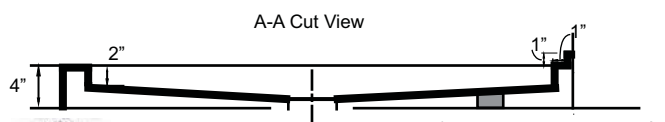

SHOWER BASE DIMENSIONS

This shower base complies with CSA Standards

*Diagram is not to scale

*Shower Drains are not included
All measurements $\pm 1/4"$

DESIGN FEATURES

- Acrylic shower base constructed of cast high gloss acrylic and reinforced with a fibreglass backing
- Standard 3 3/8" shower drain opening
- Shower base trimmed to fit 48" x 42" rough opening
- Integral tiling flange for easy installation

OPTIONS

- Available in;
  - White
  - Biscuit
  - Bone
  - Linen
- Compatible Shower Doors:
  - CPL109-48 (Section 18, Page 2)
  - 9644452 (Section 18, Page 5)
  - 9749452 (Section 18, Page 3)

In keeping with our policy of continuing product improvement, Acric-Tec Industries Corp., reserves the right to change product specifications without notice.