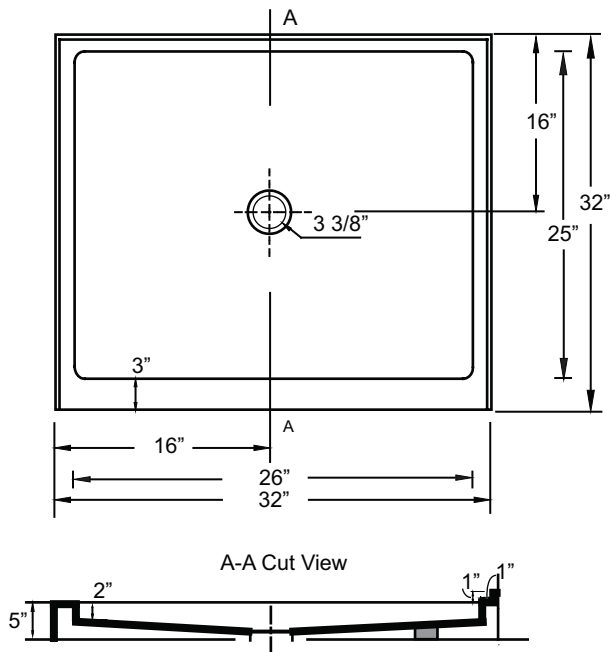

SHOWER BASE DIMENSIONS