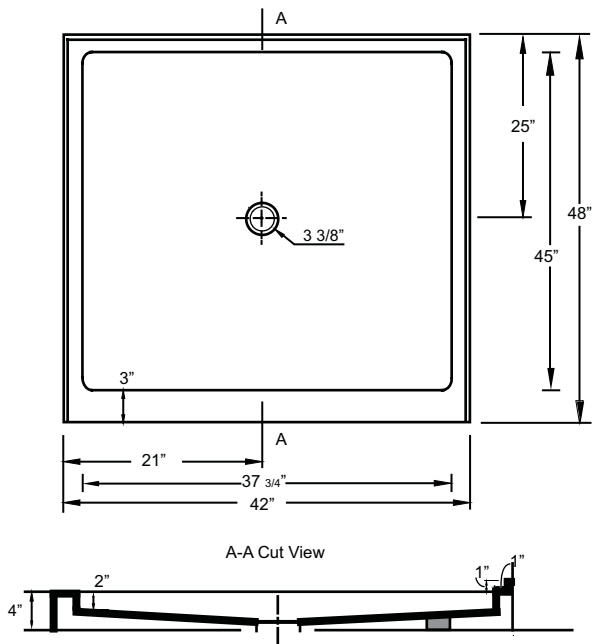

MODEL

42" x 48" Single Threshold Low Profile

*1 year limited manufacturer's warranty included

*Note: Shower base may not be exactly as pictured

SHOWER BASE DIMENSIONS

*Diagram is not to scale

This shower base complies with CSA Standards