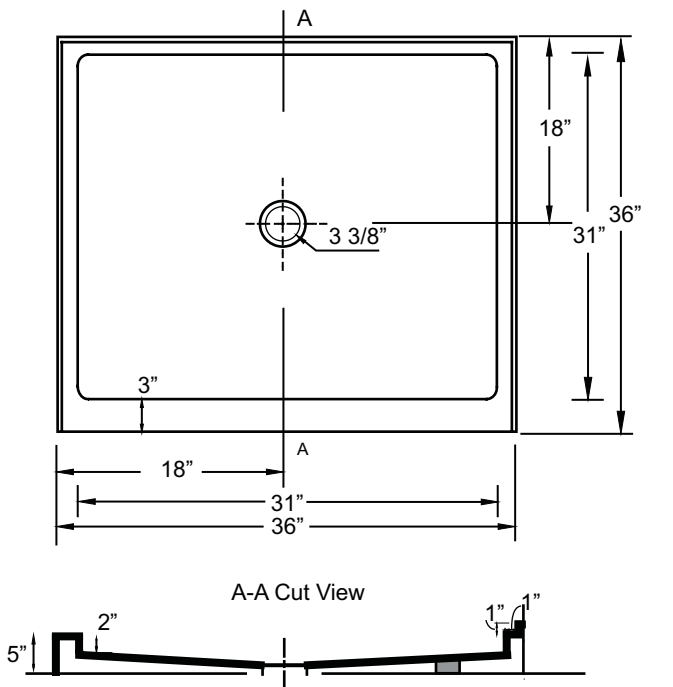

SHOWER BASE DIMENSIONS

*Diagram is not to scale

This shower base complies with CSA Standards

*Shower Drains are not included
All measurements $\pm 1/4"$

In keeping with our policy of continuing product improvement, Acri-Tec Industries Corp., reserves the right to change product specifications without notice.