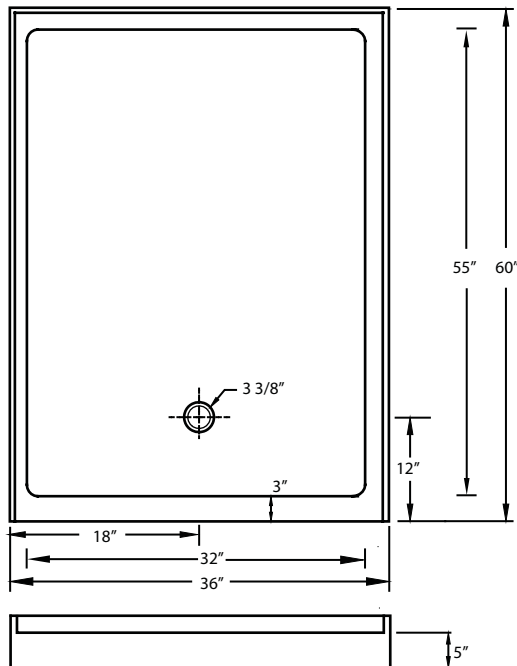

SHOWER BASE DIMENSIONS

*Diagram is not to scale

This shower base complies with CSA Standards

*Shower Drains are not included
All measurements $\pm 1/4"$

In keeping with our policy of continuing product improvement, Acri-Tec Industries Corp., reserves the right to change product specifications without notice.