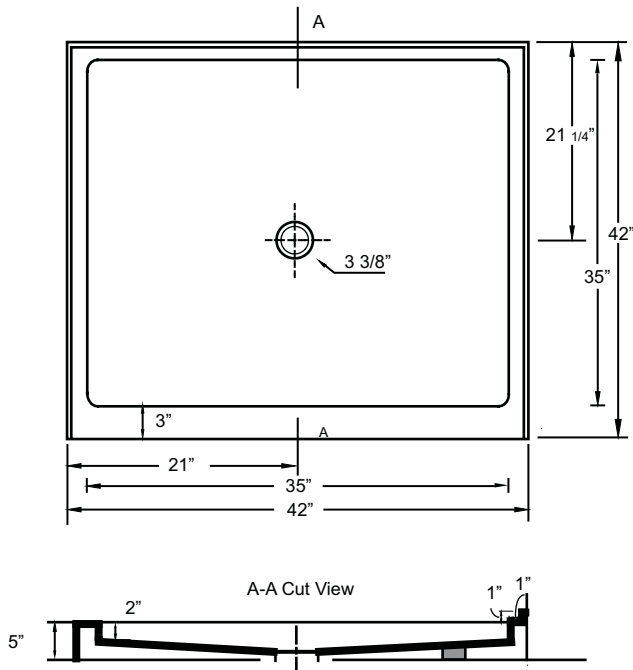

SHOWER BASE DIMENSIONS

*Diagram is not to scale

This shower base complies with CSA Standards

*Shower Drains are not included
All measurements $\pm 1/4"$

In keeping with our policy of continuing product improvement, Acri-Tec Industries Corp., reserves the right to change product specifications without notice.