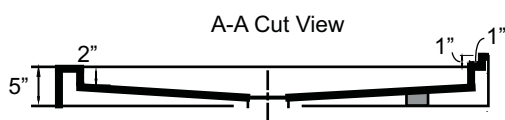

SHOWER BASE DIMENSIONS

*Diagram is not to scale

This shower base complies with CSA Standards

*Shower Drains are not included
All measurements $\pm 1/4$ "

In keeping with our policy of continuing product improvement, Acri-Tec Industries Corp., reserves the right to change product specifications without notice.