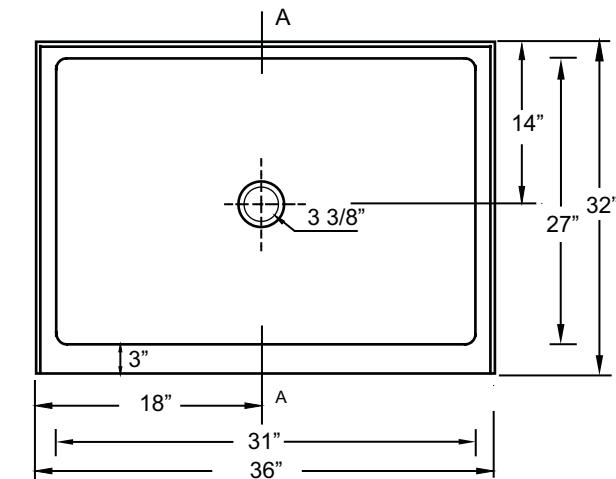

SHOWER BASE DIMENSIONS

*Diagram is not to scale

This shower base complies with CSA Standards

*Shower Drains are not included
All measurements $\pm 1/4"$

In keeping with our policy of continuing product improvement, Acri-Tec Industries Corp., reserves the right to change product specifications without notice.