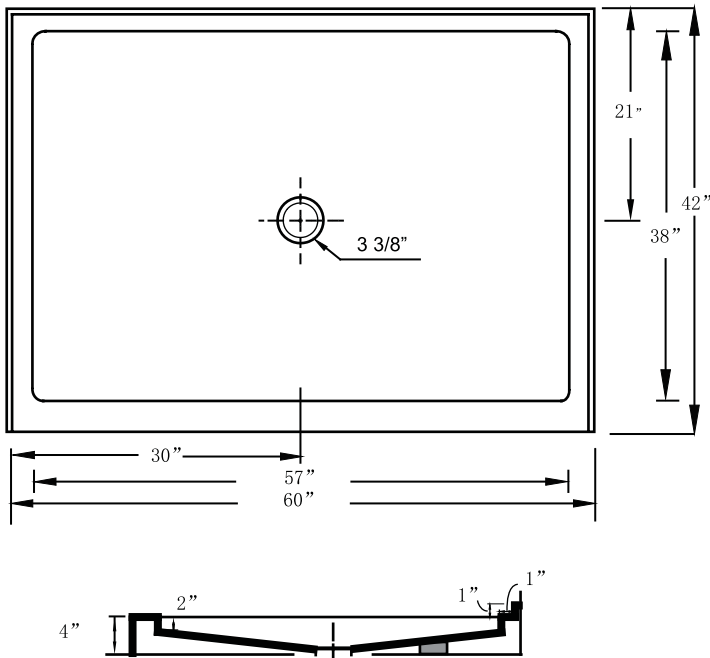

SHOWER BASE DIMENSIONS

*Diagram is not to scale

This shower base complies with CSA Standards

*Shower Drains are not included
All measurements $\pm 1/4"$

DESIGN FEATURES

- Acrylic shower base constructed of cast high gloss acrylic and reinforced with a fibreglass backing
- Standard 3 3/8" shower drain opening
- Shower base trimmed to fit 60" x 42" rough opening
- Integral tiling flange for easy installation

OPTIONS

- Available in;
  - White
  - Biscuit
  - Bone
  - Linen
- Compatible Shower Doors:
  - CPL109-60 (Section 18, Page 2)
  - 2042E554 (Section 18, Page 4)
  - 9749572 (Section 18, Page 3)

In keeping with our policy of continuing product improvement, Acric-Tec Industries Corp., reserves the right to change product specifications without notice.