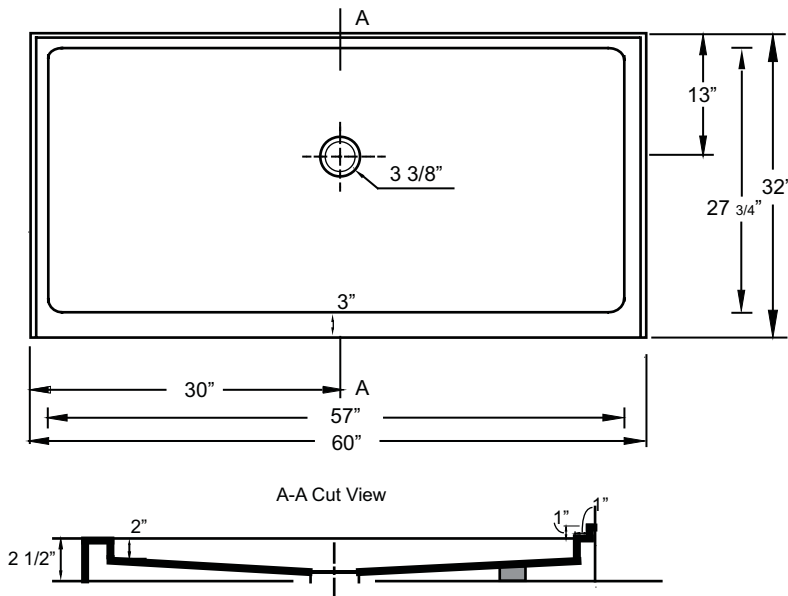

MODEL

60" x 32" Single Threshold Minimalist

*Note: Shower base may not be exactly as pictured
*1 year limited manufacturer's warranty included

SHOWER BASE DIMENSIONS

*Diagram is not to scale

This shower base complies with CSA Standards