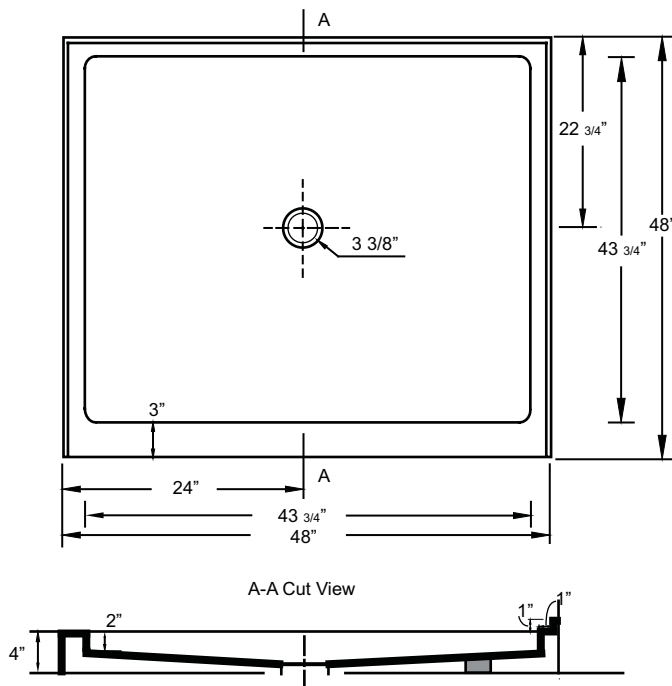

SHOWER BASE DIMENSIONS

*Diagram is not to scale

This shower base complies with CSA Standards

*Shower Drains are not included
All measurements $\pm 1/4$ "

DESIGN FEATURES

- Acrylic shower base constructed of cast high gloss acrylic and reinforced with a fibreglass backing
- Standard 3 3/8" shower drain opening
- Shower base trimmed to fit 48" x 48" rough opening
- Integral tiling flange for easy installation

OPTIONS

- Available in;
  - White
  - Biscuit
  - Bone
  - Linen
- Compatible Shower Doors:
  - CPL109-48 (Section 18, Page 2)
  - 9644452 (Section 18, Page 5)
  - 9749452 (Section 18, Page 3)

In keeping with our policy of continuing product improvement, Acri-Tec Industries Corp., reserves the right to change product specifications without notice.