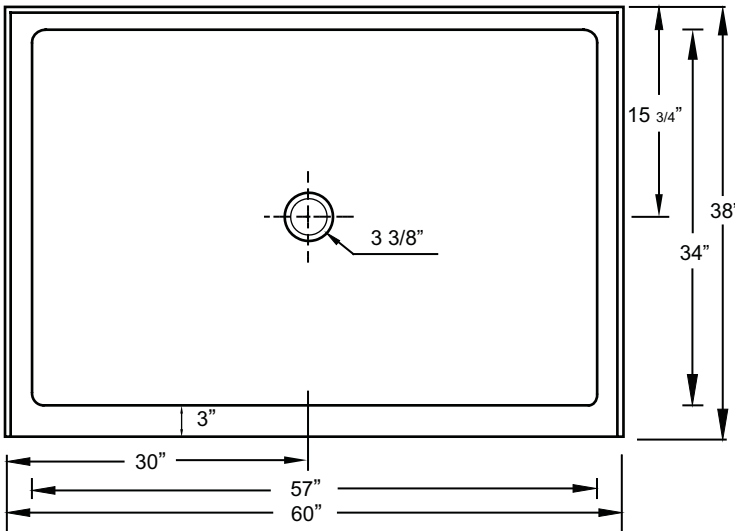

SHOWER BASE DIMENSIONS

*Diagram is not to scale

This shower base complies with CSA Standards

*Shower Drains are not included
All measurements $\pm 1/4"$

In keeping with our policy of continuing product improvement, Acri-Tec Industries Corp., reserves the right to change product specifications without notice.