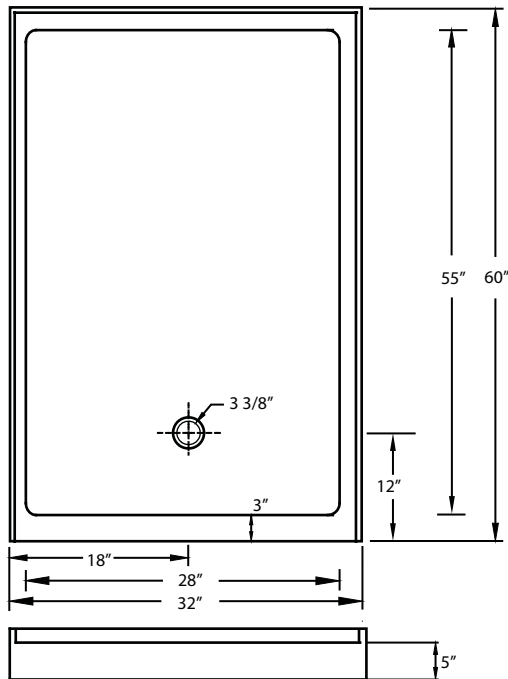

SHOWER BASE DIMENSIONS

*Diagram is not to scale

This shower base complies with CSA Standards

*Shower Drains are not included
All measurements $\pm 1/4"$

In keeping with our policy of continuing product improvement, Acri-Tec Industries Corp., reserves the right to change product specifications without notice.