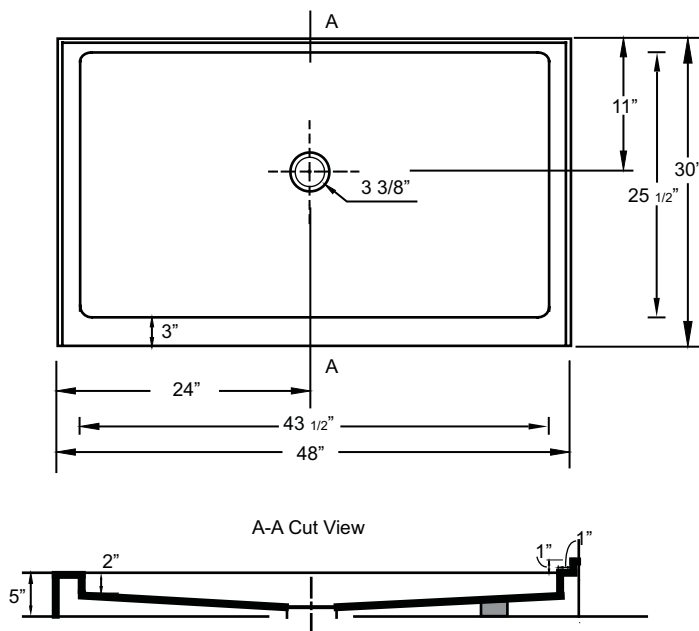

SHOWER BASE DIMENSIONS

*Diagram is not to scale

This shower base complies with CSA Standards

*Shower Drains are not included
All measurements $\pm 1/4"$

DESIGN FEATURES

- Acrylic shower base constructed of cast high gloss acrylic and reinforced with a fibreglass backing
- Standard 3 3/8" shower drain opening
- Shower base trimmed to fit 48" x 30" rough opening
- Integral tiling flange for easy installation

OPTIONS

- Available in;
  - White
  - Biscuit
  - Bone
  - Linen
- Compatible Shower Doors:
  - CPL109-48 (Section 18, Page 2)
  - 9644452 (Section 18, Page 5)
  - 9749452 (Section 18, Page 3)

In keeping with our policy of continuing product improvement, Acric-Tec Industries Corp., reserves the right to change product specifications without notice.