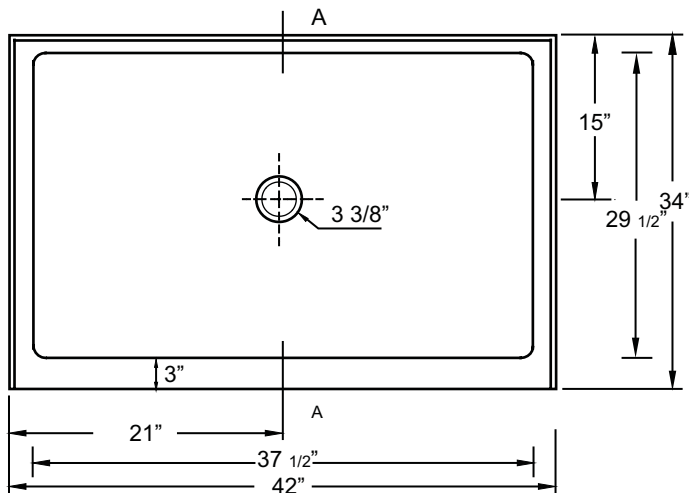

SHOWER BASE DIMENSIONS

*Diagram is not to scale

This shower base complies with CSA Standards

*Shower Drains are not included
All measurements $\pm 1/4"$

DESIGN FEATURES

- Acrylic shower base constructed of cast high gloss acrylic and reinforced with a fibreglass backing
- Standard 3 3/8" shower drain opening
- Shower base trimmed to fit 42" x 34" rough opening
- Integral tiling flange for easy installation

OPTIONS

- Available in;
  - White
  - Biscuit
  - Bone
  - Linen
- Compatible Shower Doors:
  - 9748392 (Section 18, Page 2)

In keeping with our policy of continuing product improvement, Acri-Tec Industries Corp., reserves the right to change product specifications without notice.