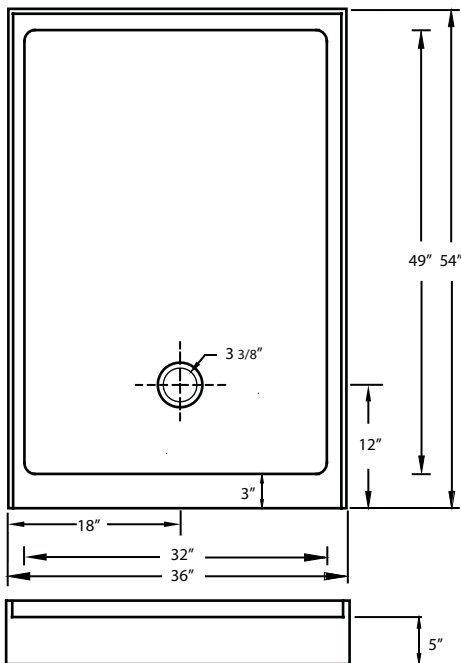

SHOWER BASE DIMENSIONS

*Diagram is not to scale

This shower base complies with CSA Standards

*Shower Drains are not included
All measurements $\pm 1/4"$

In keeping with our policy of continuing product improvement, Acri-Tec Industries Corp., reserves the right to change product specifications without notice.