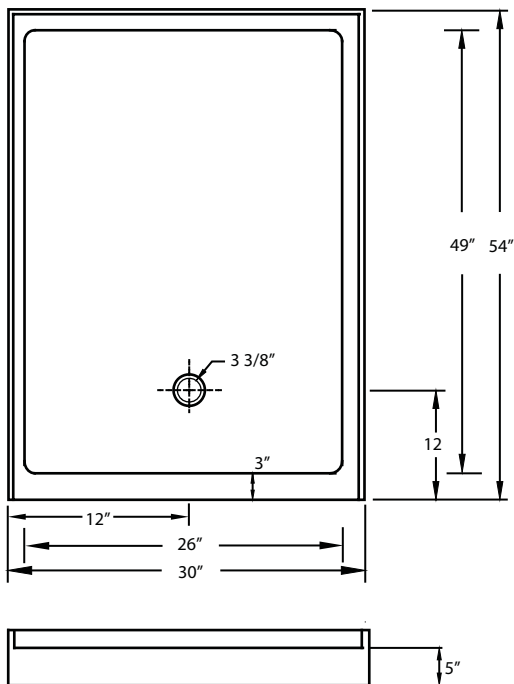

SHOWER BASE DIMENSIONS

*Diagram is not to scale

This shower base complies with CSA Standards

*Shower Drains are not included
All measurements $\pm 1/4"$

In keeping with our policy of continuing product improvement, Acri-Tec Industries Corp., reserves the right to change product specifications without notice.