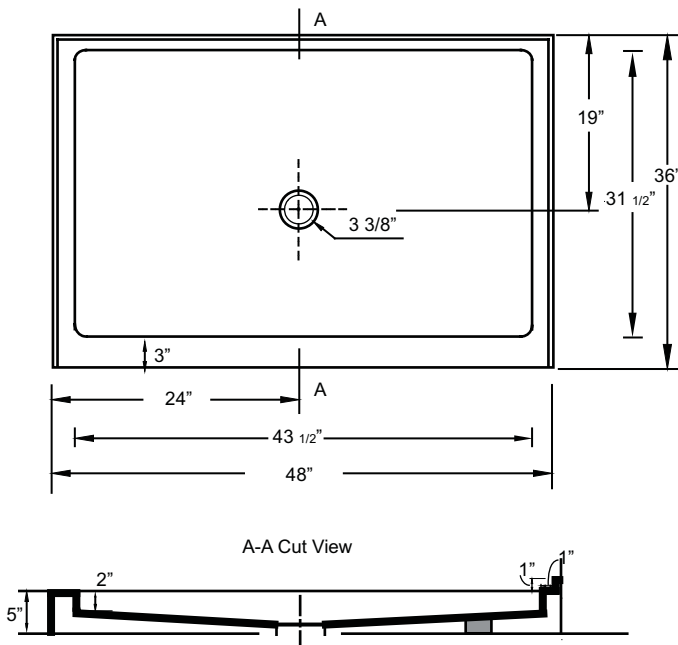

MODEL

48" x 36" Single Threshold

*Note: Shower base may not be exactly as pictured
*1 year limited manufacturer's warranty included

SHOWER BASE DIMENSIONS

*Diagram is not to scale

This shower base complies with CSA Standards