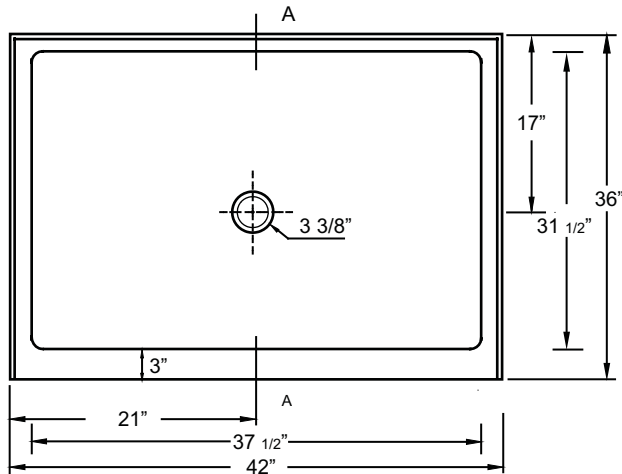

SHOWER BASE DIMENSIONS

*Diagram is not to scale

This shower base complies with CSA Standards

*Shower Drains are not included
All measurements $\pm 1/4"$

DESIGN FEATURES

- Acrylic shower base constructed of cast high gloss acrylic and reinforced with a fibreglass backing
- Standard 3 3/8" shower drain opening
- Shower base trimmed to fit 42" x 36" rough opening
- Integral tiling flange for easy installation

OPTIONS

- Available in;
  - White
  - Biscuit
  - Bone
  - Linen
- Compatible Shower Doors:
  - 9748392 (Section 18, Page 2)

In keeping with our policy of continuing product improvement, Acri-Tec Industries Corp., reserves the right to change product specifications without notice.