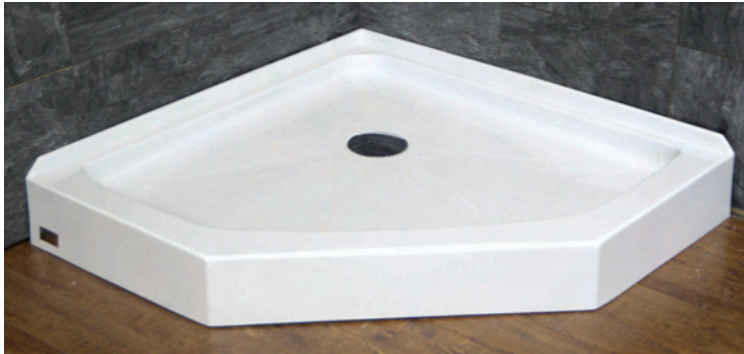

MODEL

34" x 34" NEO ANGLE

*1 year limited manufacturer's warranty included

*Note: Shower base may not be exactly as pictured