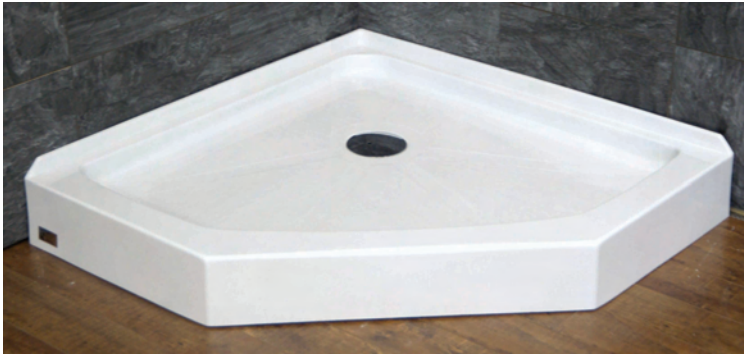

68336

36" x 36" Neo Angle Unique

*1 year limited manufacturer's warranty included

*Note: Shower base may not be exactly as pictured

DESIGN FEATURES

- Acrylic shower base constructed of cast high gloss acrylic and reinforced with a fibreglass backing
- Standard 3 3/8" shower drain opening
- Shower base trimmed to fit 36" x 36" rough opening
- Integral tiling flange for easy installation

OPTIONS

- Available in;
  - White
- Compatible Shower Doors:
  - 9731T36 (Section 19, Page 1)
  - YT30136 (Section 19, Page 2)