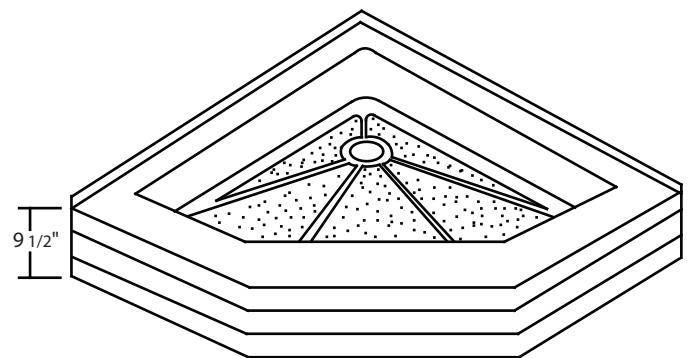

SHOWER BASE DIMENSIONS

*Diagram is not to scale

This shower base complies with CSA Standards

*Shower Drains are not included
All measurements $\pm 1/4"$

In keeping with our policy of continuing product improvement, Acric-Tec Industries Corp., reserves the right to change product specifications without notice.