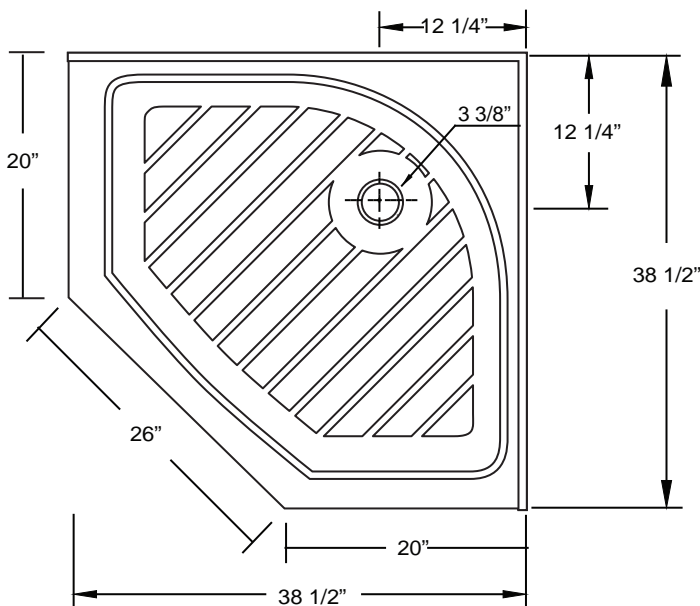

SHOWER BASE DIMENSIONS

*Diagram is not to scale

This shower base complies with CSA Standards

*Shower Drains are not included
All measurements $\pm 1/4"$

In keeping with our policy of continuing product improvement, Acri-Tec Industries Corp., reserves the right to change product specifications without notice.