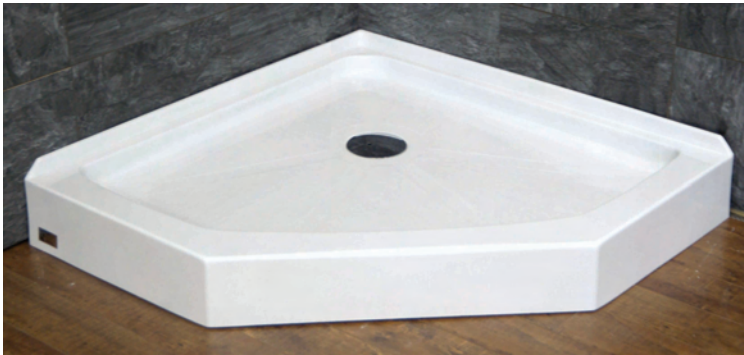

68340

40" x 40" Unique Round

*1 year limited manufacturer's warranty included

*Note: Shower base may not be exactly as pictured