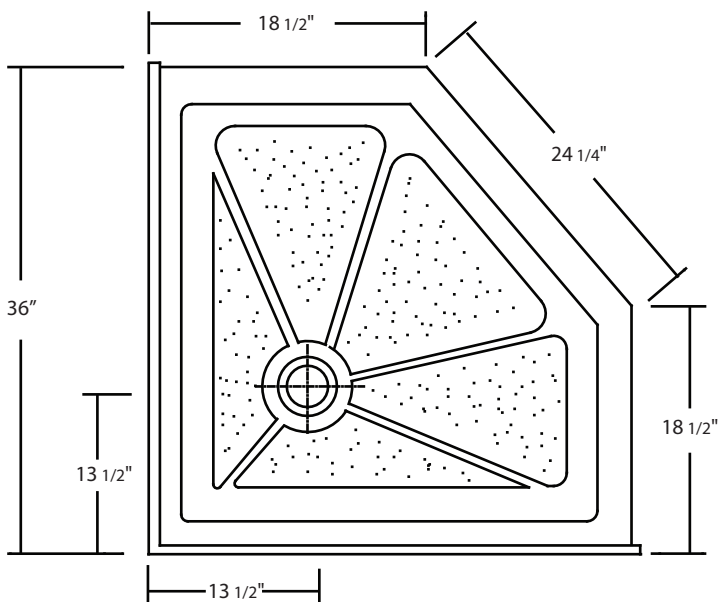

SHOWER BASE DIMENSIONS

*Diagram is not to scale

This shower base complies with CSA Standards

*Shower Drains are not included
All measurements $\pm 1/4"$

In keeping with our policy of continuing product improvement, Acric-Tec Industries Corp., reserves the right to change product specifications without notice.