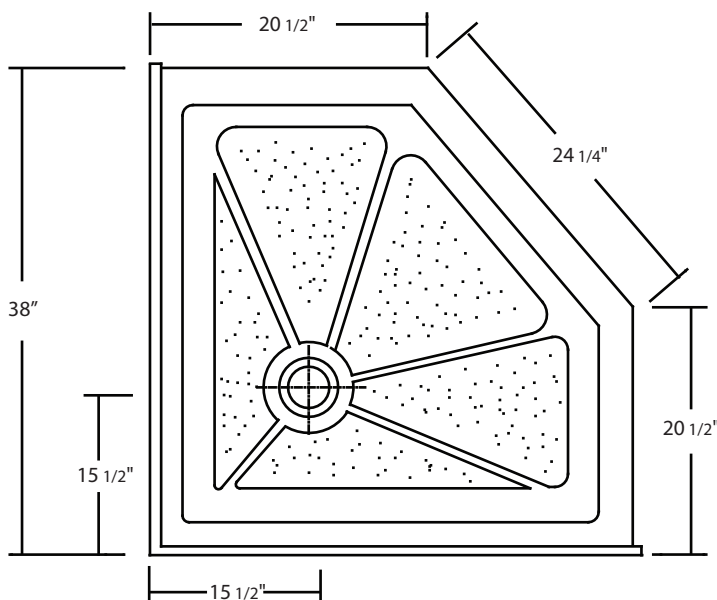

SHOWER BASE DIMENSIONS

*Diagram is not to scale

This shower base complies with CSA Standards

*Shower Drains are not included
All measurements $\pm 1/4"$

In keeping with our policy of continuing product improvement, Acri-Tec Industries Corp., reserves the right to change product specifications without notice.