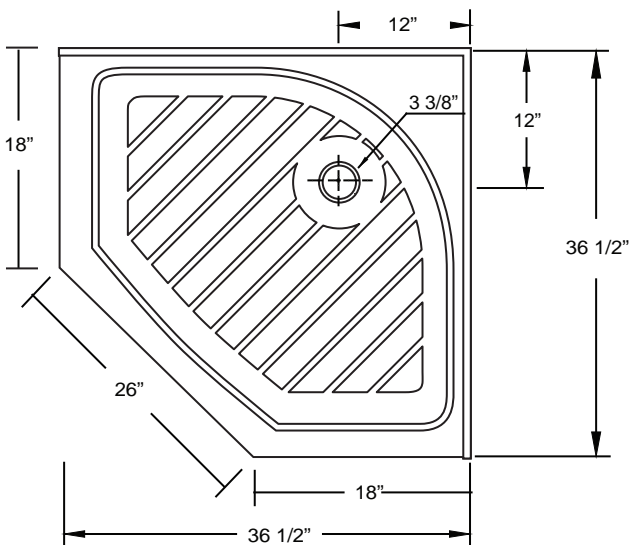

SHOWER BASE DIMENSIONS

*Diagram is not to scale

This shower base complies with CSA Standards

*Shower Drains are not included
All measurements $\pm 1/4"$

In keeping with our policy of continuing product improvement, Acri-Tec Industries Corp., reserves the right to change product specifications without notice.