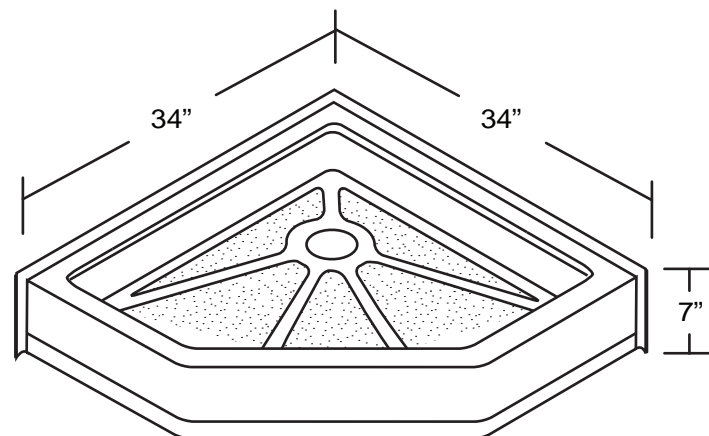

*Shower Drains are not included
All measurements $\pm 1/4"$

In keeping with our policy of continuing product improvement, Acric-Tec Industries Corp., reserves the right to change product specifications without notice.