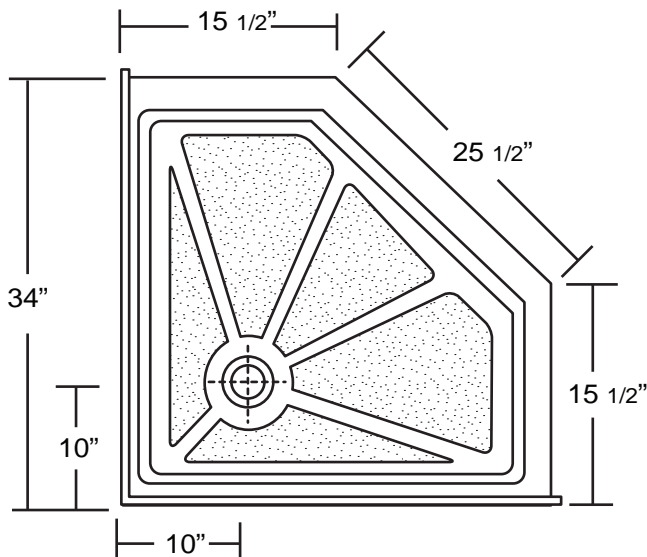

SHOWER BASE DIMENSIONS

*Diagram is not to scale

This shower base complies with CSA Standards

DESIGN FEATURES

- Acrylic shower base constructed of cast high gloss acrylic and reinforced with a fibreglass backing
- Standard 3 3/8" shower drain opening
- Shower base trimmed to fit 34" x 34" rough opening
- Integral tiling flange for easy installation

OPTIONS

- Available in;
  - White
  - Biscuit
  - Bone
  - Linen
- Compatible Shower Doors:
  - 9731T34 (Section 19, Page 1)