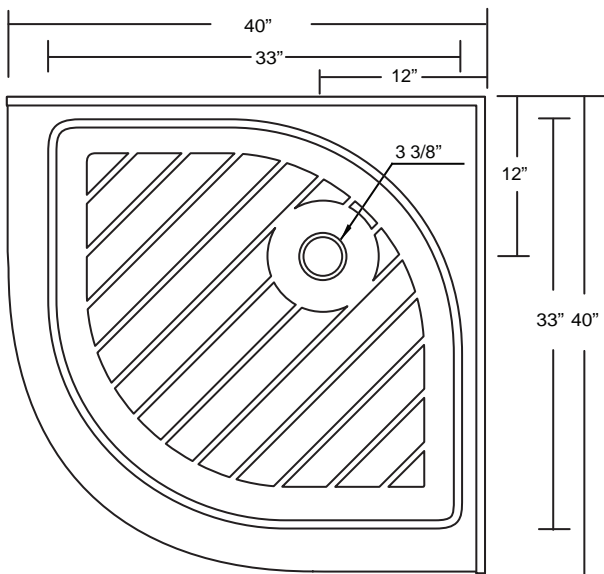

SHOWER BASE DIMENSIONS

*Diagram is not to scale

This shower base complies with CSA Standards