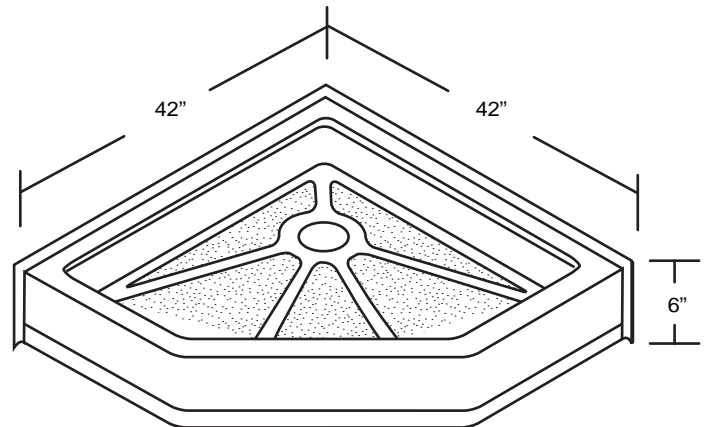

SHOWER BASE DIMENSIONS

*Diagram is not to scale

This shower base complies with CSA Standards

*Shower Drains are not included
All measurements $\pm 1/4$ "

DESIGN FEATURES

- Acrylic shower base constructed of cast high gloss acrylic and reinforced with a fibreglass backing
- Standard 3 3/8" shower drain opening
- Shower base trimmed to fit 42" x 42" rough opening
- Integral tiling flange for easy installation

OPTIONS

- Available in;
  - White
  - Biscuit
  - Bone
  - Linen
- Compatible Shower Doors:
  - 9731T42 (Section 19, Page 1)

In keeping with our policy of continuing product improvement, Acric-Tec Industries Corp., reserves the right to change product specifications without notice.