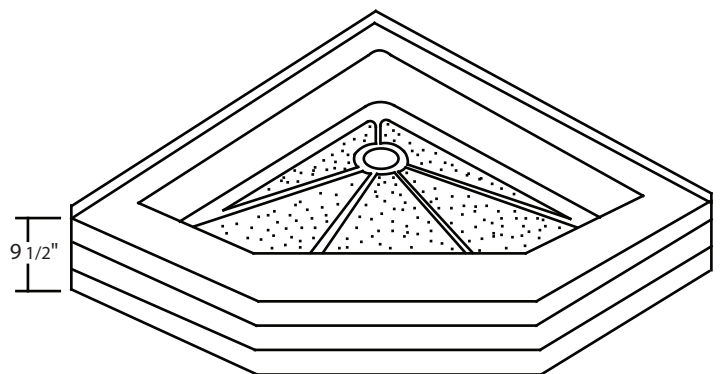

SHOWER BASE DIMENSIONS

*Diagram is not to scale

This shower base complies with CSA Standards

*Shower Drains are not included
All measurements $\pm 1/4"$

In keeping with our policy of continuing product improvement, Acri-Tec Industries Corp., reserves the right to change product specifications without notice.