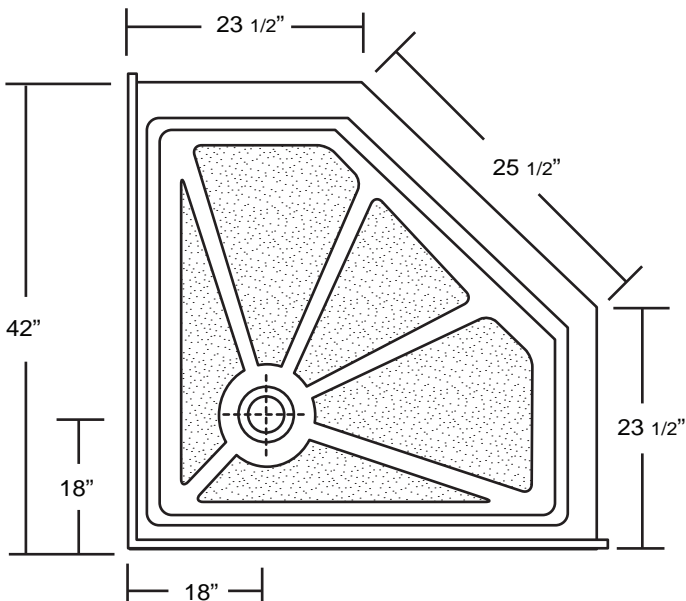

SHOWER BASE DIMENSIONS

*Diagram is not to scale

This shower base complies with CSA Standards

*Shower Drains are not included
All measurements $\pm 1/4$ "

DESIGN FEATURES

- Acrylic shower base constructed of cast high gloss acrylic and reinforced with a fibreglass backing
- Standard 3 3/8" shower drain opening
- Shower base trimmed to fit 42" x 42" rough opening
- Integral tiling flange for easy installation

OPTIONS

- Available in;
  - White
  - Biscuit
  - Bone
  - Linen
- Compatible Shower Doors:
  - 9731T42 (Section 19, Page 1)

In keeping with our policy of continuing product improvement, Acric-Tec Industries Corp., reserves the right to change product specifications without notice.