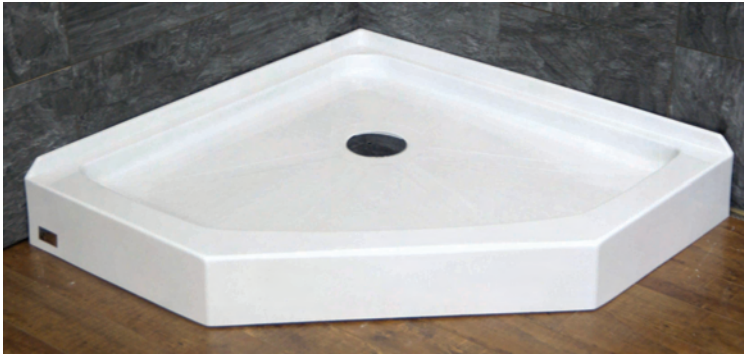

68342

42" x 42" Neo Angle Unique

*1 year limited manufacturer's warranty included

*Note: Shower base may not be exactly as pictured

DESIGN FEATURES

- Acrylic shower base constructed of cast high gloss acrylic and reinforced with a fibreglass backing
- Standard 3 3/8" shower drain opening
- Shower base trimmed to fit 42" x 42" rough opening
- Integral tiling flange for easy installation

OPTIONS

- Available in;
  - White
- Compatible Shower Doors:
  - 9731C42 (Section 19, Page 1)