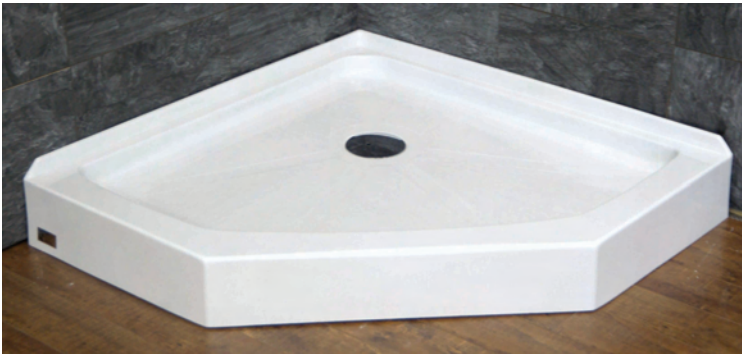

MODEL

36" x 36" NEO ANGLE

*1 year limited manufacturer's warranty included

*Note: Shower base may not be exactly as pictured