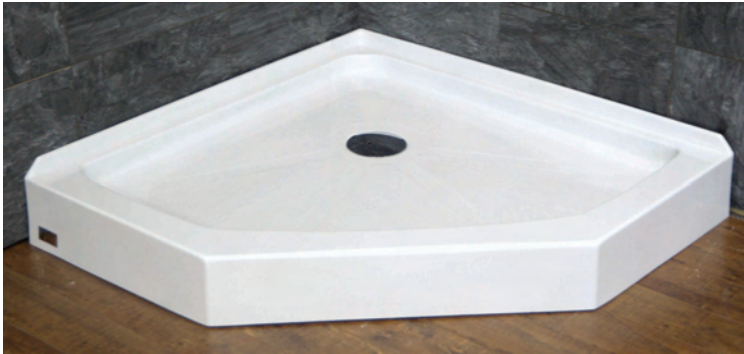

68338

38" x 38" Neo Angle Unique

*1 year limited manufacturer's warranty included

*Note: Shower base may not be exactly as pictured

DESIGN FEATURES

- Acrylic shower base constructed of cast high gloss acrylic and reinforced with a fibreglass backing
- Standard 3 3/8" shower drain opening
- Shower base trimmed to fit 38" x 38" rough opening
- Integral tiling flange for easy installation

OPTIONS

- Available in;
  - White
- Compatible Shower Doors:
  - 9731T38 (Section 19, Page 1)