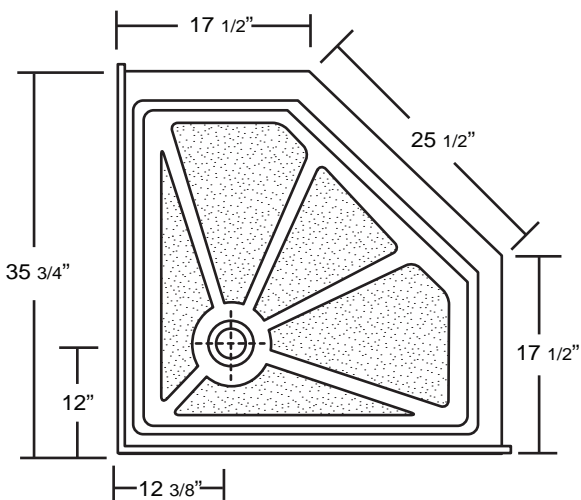

SHOWER BASE DIMENSIONS

*Diagram is not to scale

This shower base complies with CSA Standards

DESIGN FEATURES

- Acrylic shower base constructed of cast high gloss acrylic and reinforced with a fibreglass backing
- Standard 3 3/8" shower drain opening
- Shower base trimmed to fit 36" x 36" rough opening
- Integral tiling flange for easy installation

OPTIONS

- Available in;
  - White
  - Biscuit
  - Bone
  - Linen
- Compatible Shower Doors:
  - 9731T36 (Section 19, Page 1)
  - YT30136 (Section 19, Page 2)