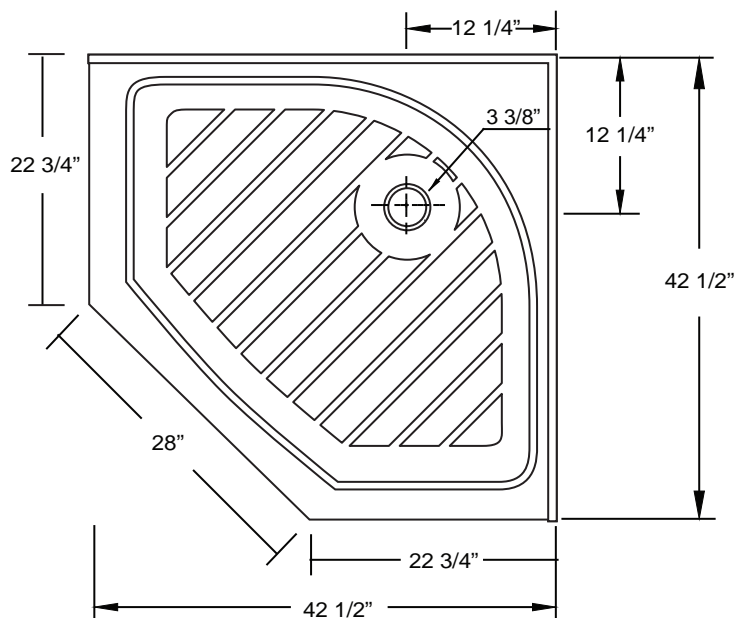

SHOWER BASE DIMENSIONS

*Diagram is not to scale

This shower base complies with CSA Standards

*Shower Drains are not included
All measurements $\pm 1/4"$

In keeping with our policy of continuing product improvement, Acri-Tec Industries Corp., reserves the right to change product specifications without notice.