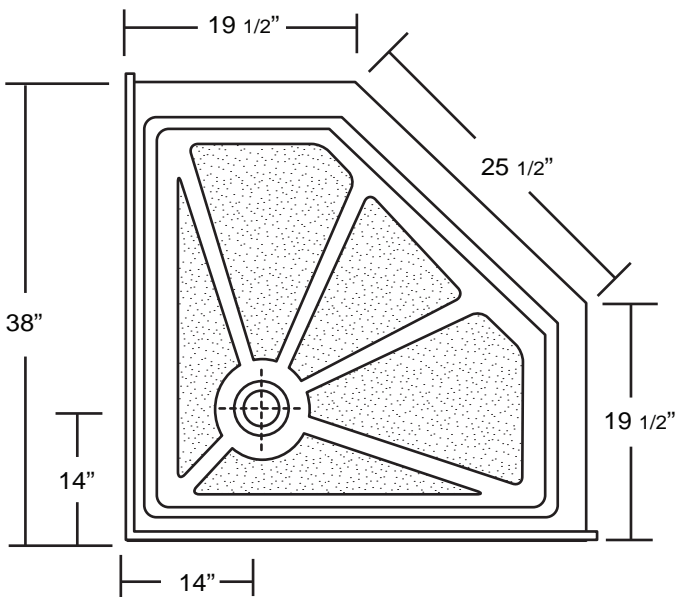

SHOWER BASE DIMENSIONS

*Diagram is not to scale

This shower base complies with CSA Standards

*Shower Drains are not included
All measurements $\pm 1/4"$

DESIGN FEATURES

- Acrylic shower base constructed of cast high gloss acrylic and reinforced with a fibreglass backing
- Standard 3 3/8" shower drain opening
- Shower base trimmed to fit 38" x 38" rough opening
- Integral tiling flange for easy installation

OPTIONS

- Available in;
  - White
  - Biscuit
  - Bone
  - Linen
- Compatible Shower Doors:
  - 9731T38 (Section 19, Page 1)

In keeping with our policy of continuing product improvement, Acri-Tec Industries Corp., reserves the right to change product specifications without notice.