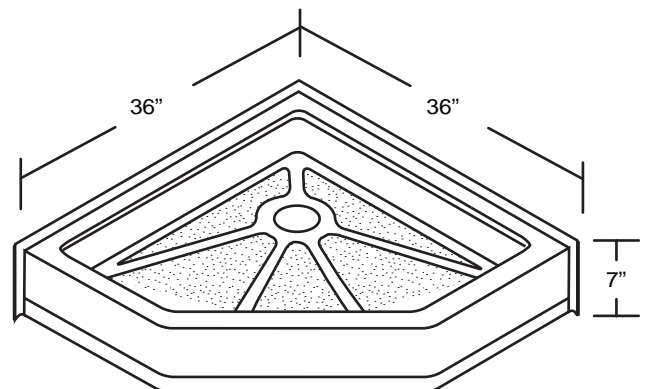

*Shower Drains are not included
All measurements $\pm 1/4$ "

In keeping with our policy of continuing product improvement, Acric-Tec Industries Corp., reserves the right to change product specifications without notice.