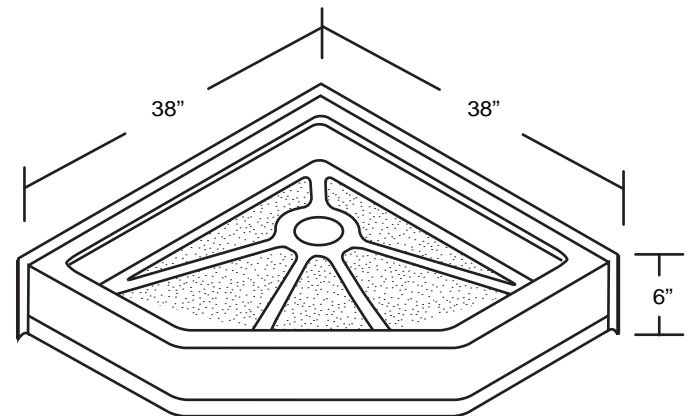

SHOWER BASE DIMENSIONS

*Diagram is not to scale

This shower base complies with CSA Standards

*Shower Drains are not included
All measurements $\pm 1/4"$

DESIGN FEATURES

- Acrylic shower base constructed of cast high gloss acrylic and reinforced with a fibreglass backing
- Standard 3 3/8" shower drain opening
- Shower base trimmed to fit 38" x 38" rough opening
- Integral tiling flange for easy installation

OPTIONS

- Available in;
  - White
  - Biscuit
  - Bone
  - Linen
- Compatible Shower Doors:
  - 9731T38 (Section 19, Page 1)

In keeping with our policy of continuing product improvement, Acri-Tec Industries Corp., reserves the right to change product specifications without notice.