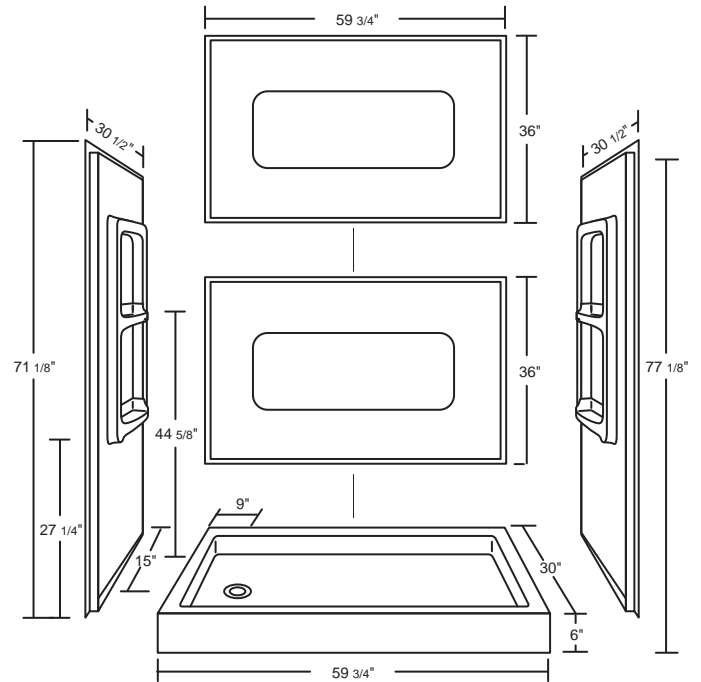

MODEL

36" Double Threshold Renovator Kit

DESIGN FEATURES

- Acrylic shower base and walls constructed of cast high gloss acrylic and reinforced with a fibreglass backing
- Standard 3 3/8" shower drain opening
- Shower base trimmed to fit 36" x 36" rough opening
- Integral tiling flange for easy installation

OPTIONS

- Available in:
 - White
- Designed to fit;
 - 36" x 36" Double Threshold
 - 36" x 36" Mystique Corner Shower

*1 year limited manufacturer's warranty included

SHOWER BASE DIMENSIONS

This shower base complies with CSA Standards

MODEL 60" 5 Piece Renovator Kit

DESIGN FEATURES

- Acrylic shower base and walls constructed of cast high gloss acrylic and reinforced with a fibreglass backing
- Standard 3 3/8" shower drain opening
- Shower base trimmed to fit 36" x 36" rough opening
- Integral tiling flange for easy installation

OPTIONS

- Available in:
 - White
- Designed to fit;
 - 60" x 30" Single Threshold
 - 60" x 30" Barrier Free

*1 year limited manufacturer's warranty included

SHOWER BASE DIMENSIONS

This shower base complies with CSA Standards