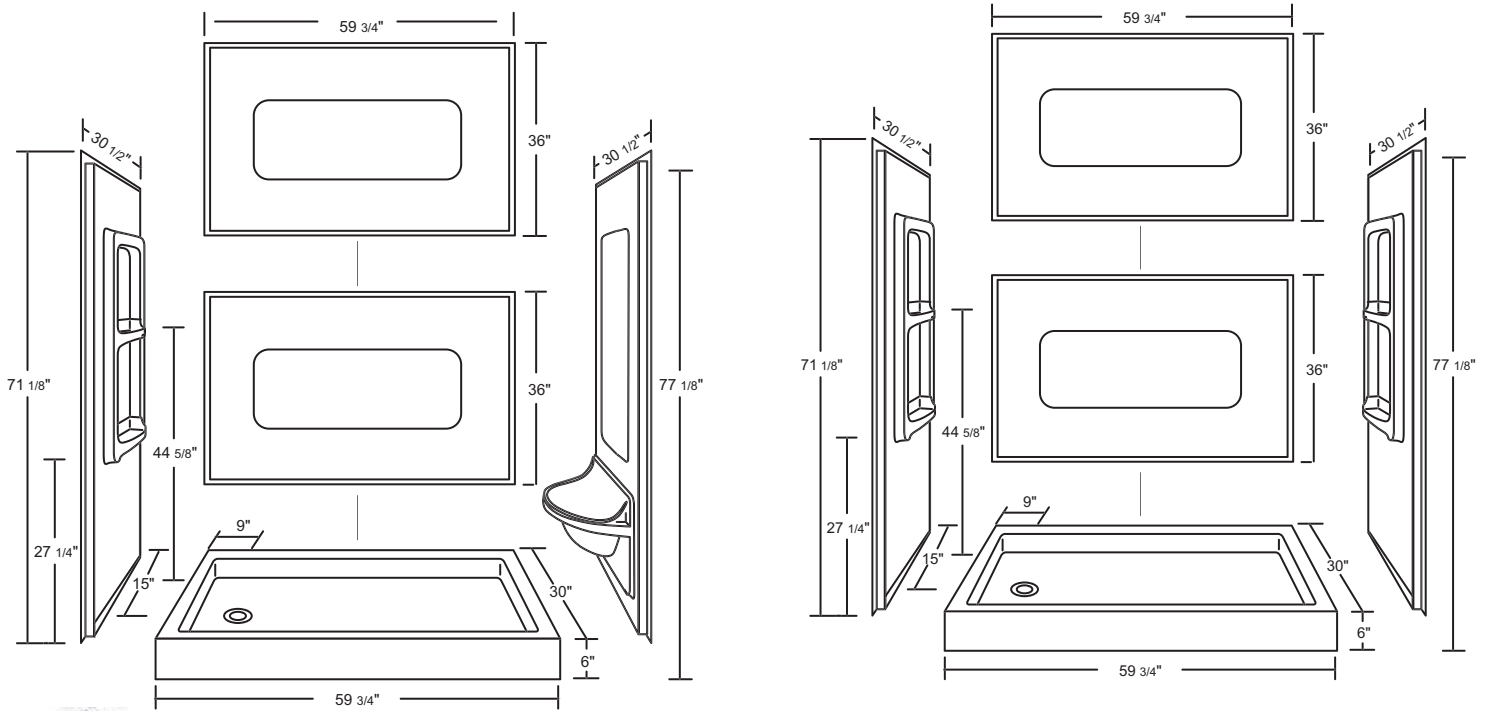

OPTIONS

- Available in:
 - White
- Designed to fit;
 - 36" x 36" Double Threshold
 - 36" x 36" Mystique Corner Shower

*1 year limited manufacturer's warranty included

SHOWER BASE DIMENSIONS

This shower base complies with CSA Standards

MODEL 60" 5 Piece Renovator Kit

DESIGN FEATURES

- Acrylic shower base and walls constructed of cast high gloss acrylic and reinforced with a fibreglass backing
- Standard 3 3/8" shower drain opening
- Shower base trimmed to fit 36" x 36" rough opening
- Integral tiling flange for easy installation

OPTIONS

- Available in:
 - White
- Designed to fit;
 - 60" x 30" Single Threshold
 - 60" x 30" Barrier Free

*1 year limited manufacturer's warranty included

SHOWER BASE DIMENSIONS

This shower base complies with CSA Standards