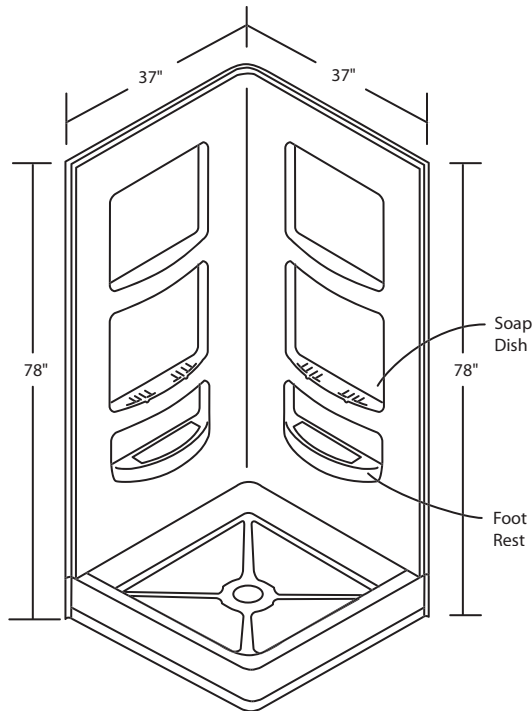

MODEL

36" Double Threshold Renovator Kit

DESIGN FEATURES

- Acrylic shower base and walls constructed of cast high gloss acrylic and reinforced with a fibreglass backing
- Standard 3 3/8" shower drain opening
- Shower base trimmed to fit 36" x 36" rough opening
- Integral tiling flange for easy installation

OPTIONS

- Available in:
 - White
- Designed to fit;
 - 36" x 36" Double Threshold
 - 36" x 36" Mystique Corner Shower

*1 year limited manufacturer's warranty included

SHOWER BASE DIMENSIONS

This shower base complies with CSA Standards