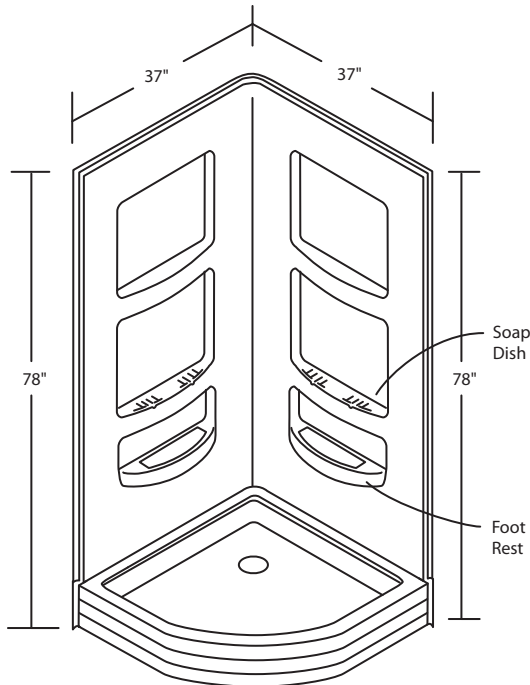

MODEL

36" Round Front Renovator Kit

DESIGN FEATURES

- Acrylic shower base and walls constructed of cast high gloss acrylic and reinforced with a fibreglass backing
- Standard 3 3/8" shower drain opening
- Shower base trimmed to fit 36" x 36" rough opening
- Integral tiling flange for easy installation

OPTIONS

- Available in:
  - White
- Designed to fit;
  - 36" x 36" Round Front Base
  - 36" x 36" Belly Round Front Base
  - 36" x 36" Belly Round Front Unique Base

*1 year limited manufacturer's warranty included

SHOWER BASE DIMENSIONS

This shower base complies with CSA Standards

*Shower Drains are not included
All measurements $\pm 1/4"$

In keeping with our policy of continuing product improvement, Acri-Tec Industries Corp., reserves the right to change product specifications without notice.