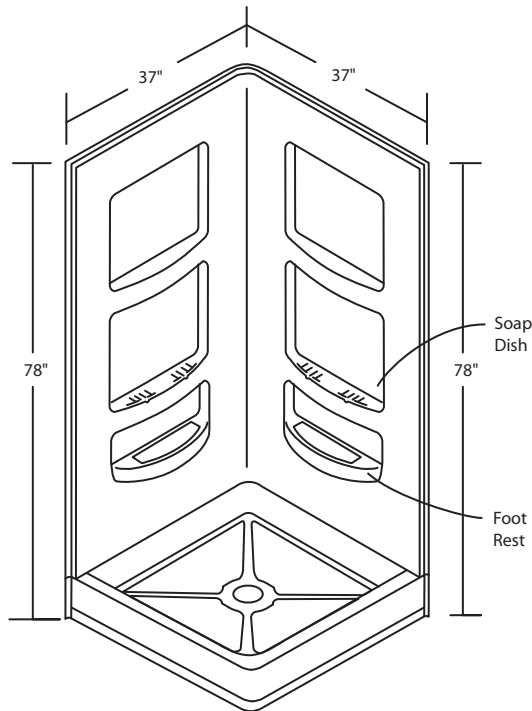

MODEL

36" Double Threshold Renovator Kit

DESIGN FEATURES

- Acrylic shower base and walls constructed of cast high gloss acrylic and reinforced with a fibreglass backing
- Standard 3 3/8" shower drain opening
- Shower base trimmed to fit 36" x 36" rough opening
- Integral tiling flange for easy installation

OPTIONS

- Available in:
 - White
- Designed to fit;
 - 36" x 36" Double Threshold
 - 36" x 36" Mystique Corner Shower

*1 year limited manufacturer's warranty included

SHOWER BASE DIMENSIONS

This shower base complies with CSA Standards