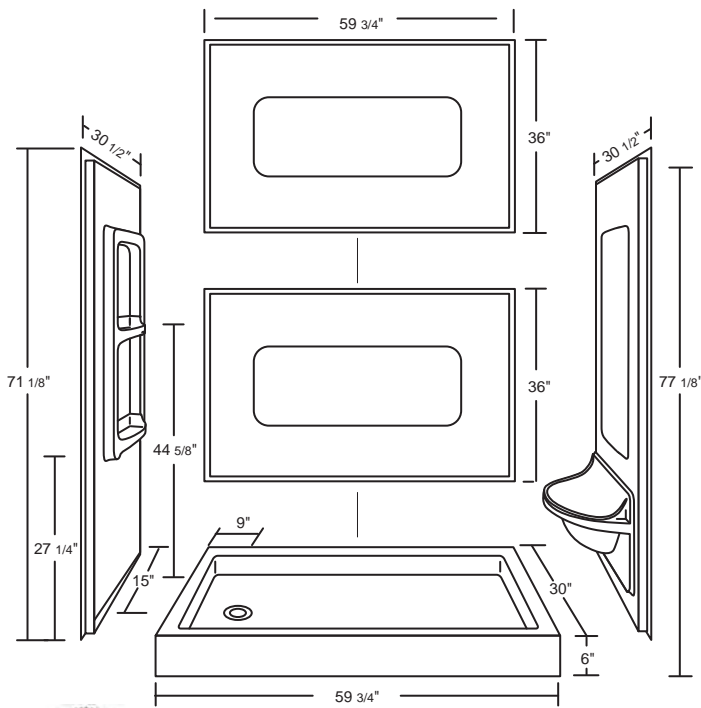

MODEL

36" Double Threshold Renovator Kit

DESIGN FEATURES

- Acrylic shower base and walls constructed of cast high gloss acrylic and reinforced with a fibreglass backing
- Standard 3 3/8" shower drain opening
- Shower base trimmed to fit 36" x 36" rough opening
- Integral tiling flange for easy installation

OPTIONS

- Available in:
 - White
- Designed to fit;
 - 36" x 36" Double Threshold
 - 36" x 36" Mystique Corner Shower

*1 year limited manufacturer's warranty included

SHOWER BASE DIMENSIONS

This shower base complies with CSA Standards

MODEL 60" 5 Piece Renovator Kit

DESIGN FEATURES

- Acrylic shower base and walls constructed of cast high gloss acrylic and reinforced with a fibreglass backing
- Standard 3 3/8" shower drain opening
- Shower base trimmed to fit 36" x 36" rough opening
- Integral tiling flange for easy installation

OPTIONS

- Available in:
 - White
- Designed to fit;
 - 60" x 30" Single Threshold
 - 60" x 30" Barrier Free

*1 year limited manufacturer's warranty included

SHOWER BASE DIMENSIONS

This shower base complies with CSA Standards