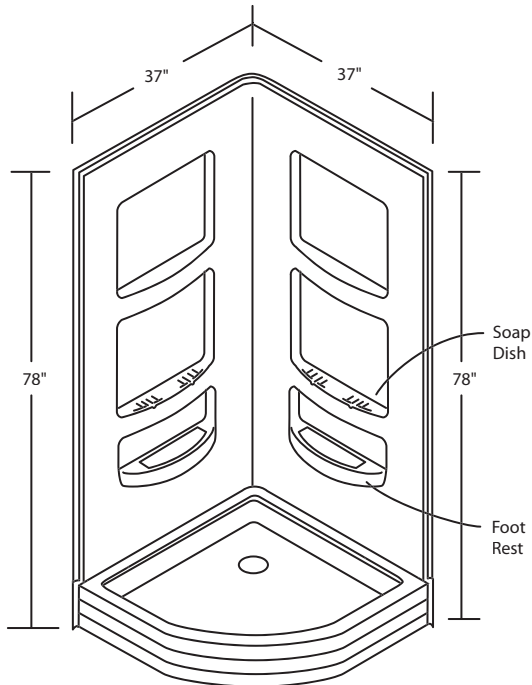

MODEL

36" Round Front Renovator Kit

DESIGN FEATURES

- Acrylic shower base and walls constructed of cast high gloss acrylic and reinforced with a fibreglass backing
- Standard 3 3/8" shower drain opening
- Shower base trimmed to fit 36" x 36" rough opening
- Integral tiling flange for easy installation

OPTIONS

- Available in:
  - White
- Designed to fit;
  - 36" x 36" Round Front Base
  - 36" x 36" Belly Round Front Base
  - 36" x 36" Belly Round Front Unique Base

*1 year limited manufacturer's warranty included

SHOWER BASE DIMENSIONS

This shower base complies with CSA Standards

*Shower Drains are not included
All measurements $\pm 1/4"$

In keeping with our policy of continuing product improvement, Acri-Tec Industries Corp., reserves the right to change product specifications without notice.