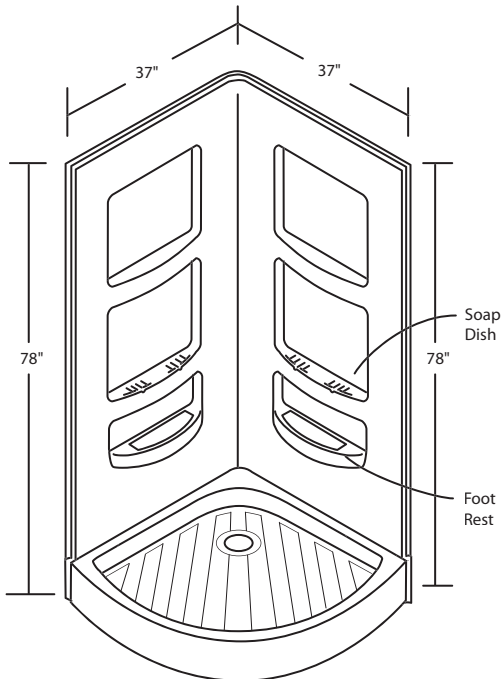

MODEL

36" Neo Angle Renovator Kit

DESIGN FEATURES

- Acrylic shower base and walls constructed of cast high gloss acrylic and reinforced with a fibreglass backing
- Standard 3 3/8" shower drain opening
- Shower base trimmed to fit 36" x 36" rough opening
- Integral tiling flange for easy installation

OPTIONS

- Available in:
 - White
- Designed to fit;
 - 36" x 36" Neo Angle Base
 - 36" x 36" Unique Neo Angle Base

*1 year limited manufacturer's warranty included

SHOWER BASE DIMENSIONS

This shower base complies with CSA Standards