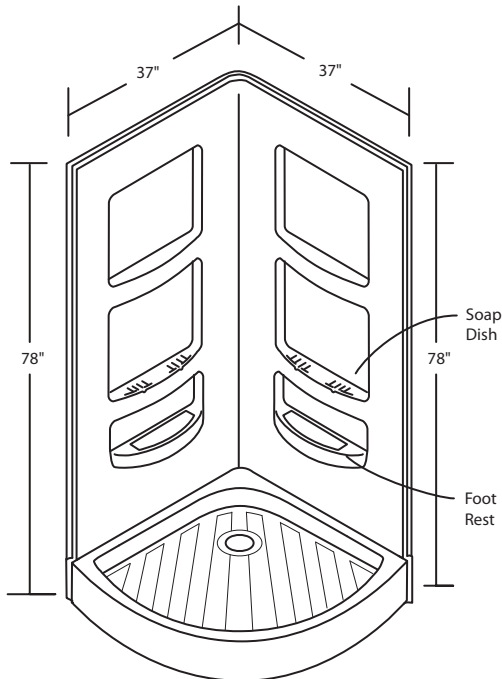

MODEL

36" Neo Angle Renovator Kit

DESIGN FEATURES

- Acrylic shower base and walls constructed of cast high gloss acrylic and reinforced with a fibreglass backing
- Standard 3 3/8" shower drain opening
- Shower base trimmed to fit 36" x 36" rough opening
- Integral tiling flange for easy installation

OPTIONS

- Available in:
 - White
- Designed to fit;
 - 36" x 36" Neo Angle Base
 - 36" x 36" Unique Neo Angle Base

*1 year limited manufacturer's warranty included

SHOWER BASE DIMENSIONS

This shower base complies with CSA Standards