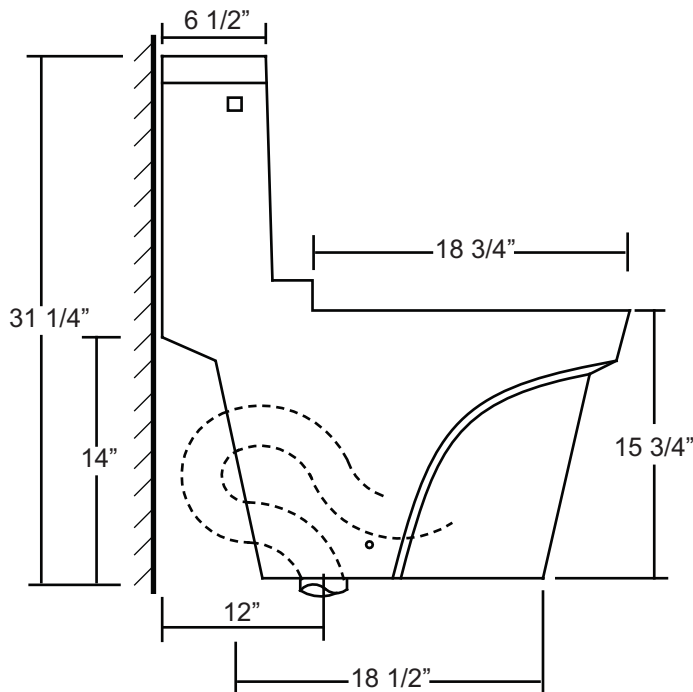

TB309M

Dual Flush One-Piece Toilet

*1 year limited manufacturer's warranty included

TOILET DIMENSIONS

Diagram not to scale

All measurements $\pm 1/4"$

In keeping with our policy of continuing product improvement, Acri-Tec Industries Corp., reserves the right to change product specifications without notice.

TB326M

One-Piece Toilet

18 1/2" x 14 3/8" x 31 1/4"

*1 year limited manufacturer's warranty included

TOILET DIMENSIONS

Diagram not to scale

All measurements $\pm 1/4"$

In keeping with our policy of continuing product improvement, Acric-Tec Industries Corp., reserves the right to change product specifications without notice.

TB337M

One-Piece Toilet

*1 year limited manufacturer's warranty included

TOILET DIMENSIONS

Diagram not to scale

All measurements $\pm 1/4"$

In keeping with our policy of continuing product improvement, Acri-Tec Industries Corp., reserves the right to change product specifications without notice.

TB330M

One-Piece Toilet

29" x 14 1/2" x 30 3/4"

*1 year limited manufacturer's warranty included

TOILET DIMENSIONS

Diagram not to scale

All measurements $\pm 1/4"$

LISTED
CSA B45.1-02
TB108M
ACRI-TEC
6LPF