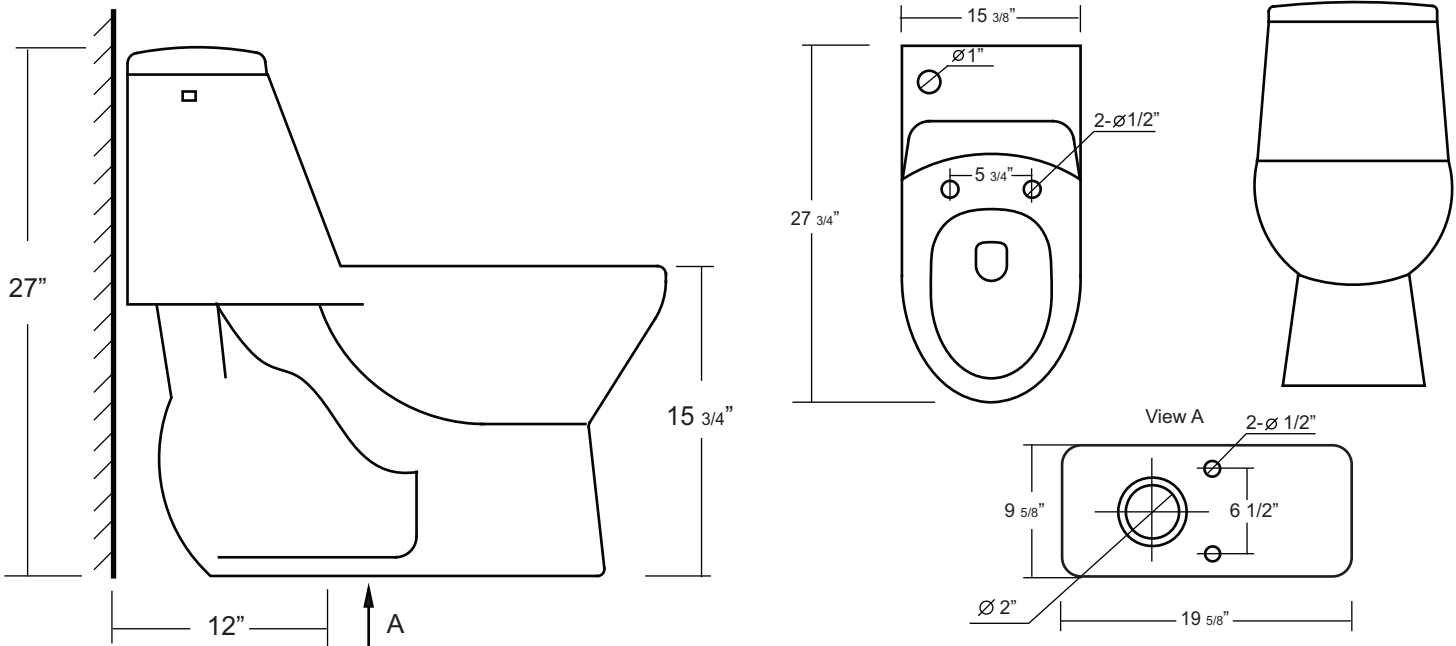

TB108

One-Piece Toilet

28 3/8" x 16" x 25"

*1 year limited manufacturer's warranty included

TOILET DIMENSIONS

Diagram not to scale

All measurements $\pm 1/4$ "

In keeping with our policy of continuing product improvement, Acri-Tec Industries Corp., reserves the right to change product specifications without notice.

TB109M

One-Piece Toilet

27 3/4" x 15 3/8" x 27"

*1 year limited manufacturer's warranty included

TOILET DIMENSIONS

Diagram not to scale

All measurements $\pm 1/4"$

In keeping with our policy of continuing product improvement, Acric-Tec Industries Corp., reserves the right to change product specifications without notice.

TB309M

Dual Flush One-Piece Toilet

*1 year limited manufacturer's warranty included

TOILET DIMENSIONS

Diagram not to scale

All measurements $\pm 1/4"$

In keeping with our policy of continuing product improvement, Acri-Tec Industries Corp., reserves the right to change product specifications without notice.

TB326M

One-Piece Toilet

18 1/2" x 14 3/8" x 31 1/4"

*1 year limited manufacturer's warranty included

TOILET DIMENSIONS

Diagram not to scale

All measurements $\pm 1/4"$

In keeping with our policy of continuing product improvement, Acric-Tec Industries Corp., reserves the right to change product specifications without notice.