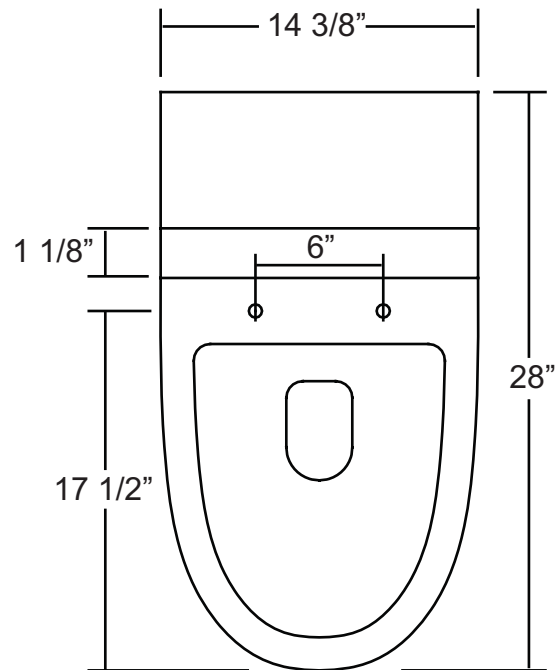

TB109M

One-Piece Toilet

27 3/4" x 15 3/8" x 27"

*1 year limited manufacturer's warranty included

TOILET DIMENSIONS

Diagram not to scale

All measurements $\pm 1/4"$

In keeping with our policy of continuing product improvement, Acric-Tec Industries Corp., reserves the right to change product specifications without notice.

TB326M

One-Piece Toilet

18 1/2" x 14 3/8" x 31 1/4"

*1 year limited manufacturer's warranty included

TOILET DIMENSIONS

Diagram not to scale

All measurements $\pm 1/4"$

In keeping with our policy of continuing product improvement, Acric-Tec Industries Corp., reserves the right to change product specifications without notice.

TB337M

One-Piece Toilet

*1 year limited manufacturer's warranty included

TOILET DIMENSIONS

Diagram not to scale

All measurements $\pm 1/4"$

In keeping with our policy of continuing product improvement, Acri-Tec Industries Corp., reserves the right to change product specifications without notice.

TB330M

One-Piece Toilet

29" x 14 1/2" x 30 3/4"

*1 year limited manufacturer's warranty included

TOILET DIMENSIONS

Diagram not to scale

All measurements $\pm 1/4"$

LISTED
CSA B45.1-02
TB108M
ACRI-TEC
6LPF