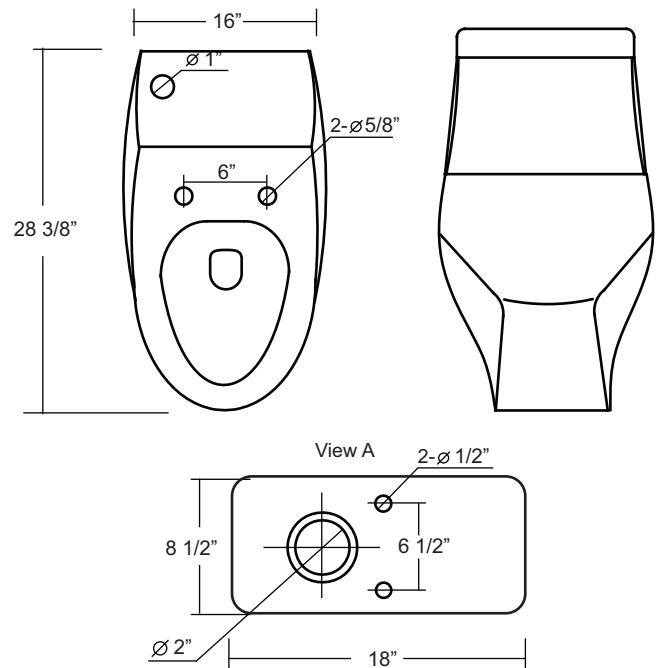

*1 year limited manufacturer's warranty included

TOILET DIMENSIONS

Diagram not to scale

All measurements $\pm 1/4"$

LISTED
CSA B45.1-02
TBI08M
ACRI-TEC
6 LPF

In keeping with our policy of continuing product improvement, Acri-Tec Industries Corp., reserves the right to change product specifications without notice.

TB108

One-Piece Toilet

28 3/8" x 16" x 25"

*1 year limited manufacturer's warranty included

TOILET DIMENSIONS

Diagram not to scale

All measurements $\pm 1/4$ "

In keeping with our policy of continuing product improvement, Acri-Tec Industries Corp., reserves the right to change product specifications without notice.

TB109M

One-Piece Toilet

27 3/4" x 15 3/8" x 27"

*1 year limited manufacturer's warranty included

TOILET DIMENSIONS

Diagram not to scale

All measurements $\pm 1/4"$

In keeping with our policy of continuing product improvement, Acric-Tec Industries Corp., reserves the right to change product specifications without notice.

TB326M

One-Piece Toilet

18 1/2" x 14 3/8" x 31 1/4"

*1 year limited manufacturer's warranty included

TOILET DIMENSIONS

Diagram not to scale

All measurements $\pm 1/4"$

In keeping with our policy of continuing product improvement, Acric-Tec Industries Corp., reserves the right to change product specifications without notice.