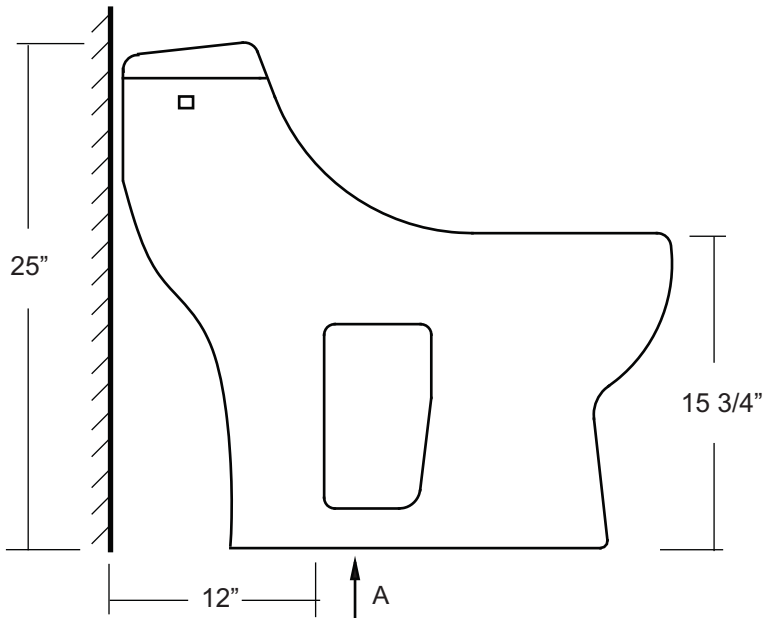

*1 year limited manufacturer's warranty included

TOILET DIMENSIONS

Diagram not to scale

All measurements $\pm 1/4"$

LISTED
CSA B45.1-02
TBI08M
ACRI-TEC
6 LPF

In keeping with our policy of continuing product improvement, Acri-Tec Industries Corp., reserves the right to change product specifications without notice.

TB108

One-Piece Toilet

28 3/8" x 16" x 25"

*1 year limited manufacturer's warranty included

TOILET DIMENSIONS

Diagram not to scale

All measurements $\pm 1/4$ "

In keeping with our policy of continuing product improvement, Acri-Tec Industries Corp., reserves the right to change product specifications without notice.

TB109M

One-Piece Toilet

27 3/4" x 15 3/8" x 27"

*1 year limited manufacturer's warranty included

TOILET DIMENSIONS

Diagram not to scale

All measurements $\pm 1/4"$

In keeping with our policy of continuing product improvement, Acric-Tec Industries Corp., reserves the right to change product specifications without notice.

TB326M

One-Piece Toilet

18 1/2" x 14 3/8" x 31 1/4"

*1 year limited manufacturer's warranty included

TOILET DIMENSIONS

Diagram not to scale

All measurements $\pm 1/4"$

In keeping with our policy of continuing product improvement, Acric-Tec Industries Corp., reserves the right to change product specifications without notice.