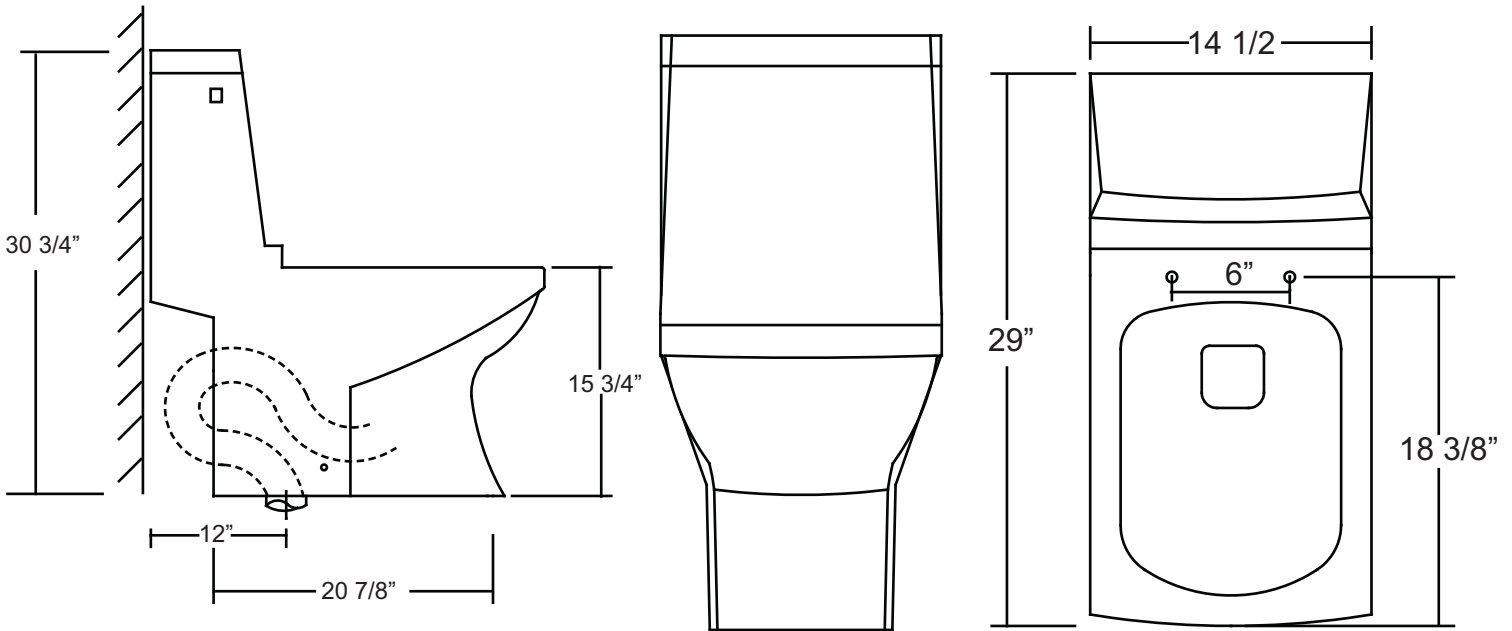

TB108

One-Piece Toilet

28 3/8" x 16" x 25"

*1 year limited manufacturer's warranty included

TOILET DIMENSIONS

Diagram not to scale

All measurements $\pm 1/4$ "

In keeping with our policy of continuing product improvement, Acri-Tec Industries Corp., reserves the right to change product specifications without notice.

TB109M

One-Piece Toilet

27 3/4" x 15 3/8" x 27"

*1 year limited manufacturer's warranty included

TOILET DIMENSIONS

Diagram not to scale

All measurements $\pm 1/4"$

In keeping with our policy of continuing product improvement, Acric-Tec Industries Corp., reserves the right to change product specifications without notice.

TB326M

One-Piece Toilet

18 1/2" x 14 3/8" x 31 1/4"

*1 year limited manufacturer's warranty included

TOILET DIMENSIONS

Diagram not to scale

All measurements $\pm 1/4"$

In keeping with our policy of continuing product improvement, Acric-Tec Industries Corp., reserves the right to change product specifications without notice.

TB330M

One-Piece Toilet

29" x 14 1/2" x 30 3/4"

*1 year limited manufacturer's warranty included

TOILET DIMENSIONS

Diagram not to scale

All measurements $\pm 1/4"$

LISTED
CSA B45.1-02
TB108M
ACRI-TEC
6LPF