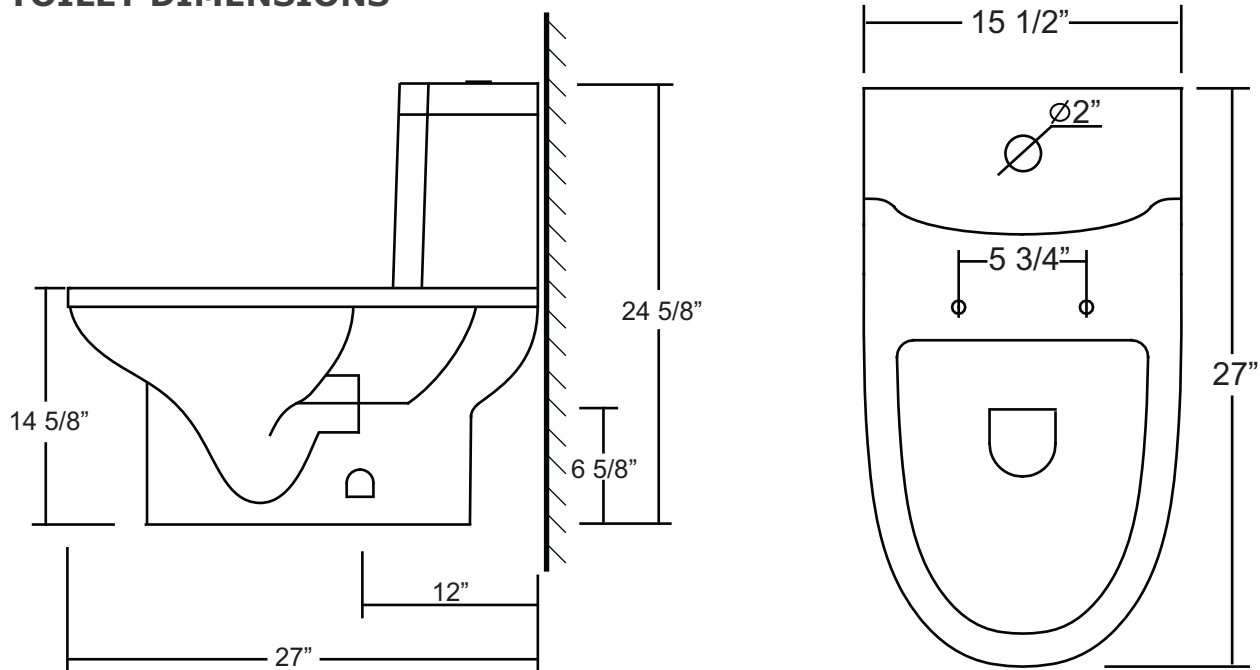

*1 year limited manufacturer's warranty included

TOILET DIMENSIONS

Diagram not to scale

All measurements $\pm 1/4"$

LISTED
CSA B45.1-02
TBI08M
ACRI-TEC
6 LPF

In keeping with our policy of continuing product improvement, Acri-Tec Industries Corp., reserves the right to change product specifications without notice.

TB108

One-Piece Toilet

28 3/8" x 16" x 25"

*1 year limited manufacturer's warranty included

TOILET DIMENSIONS

Diagram not to scale

All measurements $\pm 1/4$ "

In keeping with our policy of continuing product improvement, Acri-Tec Industries Corp., reserves the right to change product specifications without notice.

TB109M

One-Piece Toilet

27 3/4" x 15 3/8" x 27"

*1 year limited manufacturer's warranty included

TOILET DIMENSIONS

Diagram not to scale

All measurements $\pm 1/4"$

In keeping with our policy of continuing product improvement, Acric-Tec Industries Corp., reserves the right to change product specifications without notice.

TB326M

One-Piece Toilet

18 1/2" x 14 3/8" x 31 1/4"

*1 year limited manufacturer's warranty included

TOILET DIMENSIONS

Diagram not to scale

All measurements $\pm 1/4"$

In keeping with our policy of continuing product improvement, Acric-Tec Industries Corp., reserves the right to change product specifications without notice.