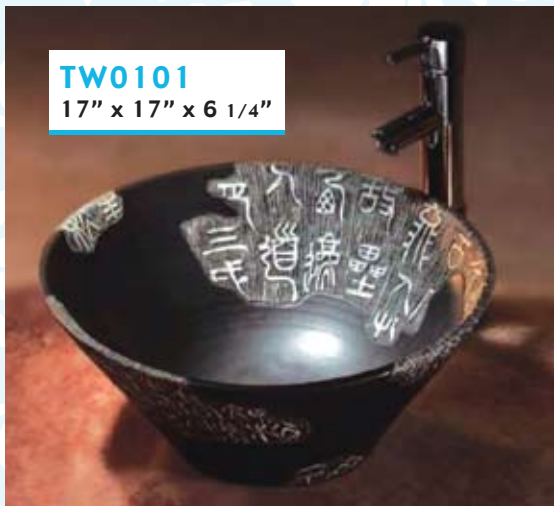

TW0306

17 3/4" x 17 3/4" x 6 3/4"

TW0501

17 3/8" x 17 3/8" x 6 3/4"

TW0305

15 3/4" x 15 3/4" x 6 1/4"

Artistic BASINS

Acri-Tec Industries Corp.

All measurements are subject to +/- 3/8" tolerance.
DESIGN AND SPECIFICATIONS ARE SUBJECT TO CHANGE WITHOUT NOTICE
PRINTED BY PRINT CENTRE (604) 533-2636

REV (OCT07)

TW0101
17" x 17" x 6 1/4"

TW0108
17" x 17" x 6 1/4"

TW0301
16 1/2" x 16 1/2" x 6"

TW0709
16 1/2" x 16 1/2" x 6"

TW0508
16 1/2" x 16 1/2" x 6 1/4"

TW0503
17 1/8" x 17 1/8" x 6"

TW0104
17" x 17" x 6 3/4"

TW0111
18 1/2" x 18 1/2" x 5 1/8"

TW0303
17" x 17" x 6"