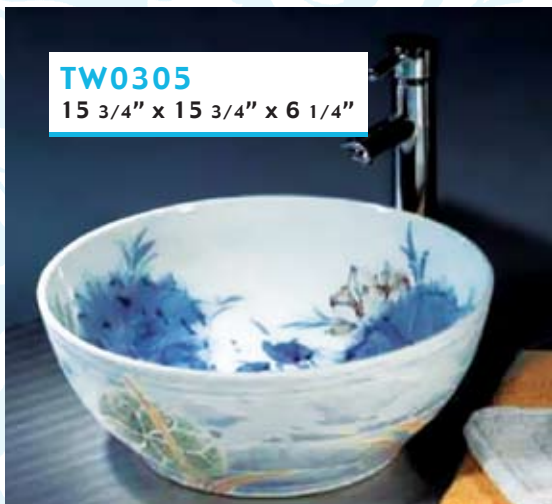

TW0306

17 3/4" x 17 3/4" x 6 3/4"

TW0501

17 3/8" x 17 3/8" x 6 3/4"

TW0305

15 3/4" x 15 3/4" x 6 1/4"

Artistic BASINS

Acri-Tec Industries Corp.

All measurements are subject to +/- 3/8" tolerance.
DESIGN AND SPECIFICATIONS ARE SUBJECT TO CHANGE WITHOUT NOTICE
PRINTED BY PRINT CENTRE (604) 533-2636

REV (OCT07)

TW0101
17" x 17" x 6 1/4"

TW0108
17" x 17" x 6 1/4"

TW0301
16 1/2" x 16 1/2" x 6"

TW0709
16 1/2" x 16 1/2" x 6"

TW0508
16 1/2" x 16 1/2" x 6 1/4"

TW0503
17 1/8" x 17 1/8" x 6"

TW0104
17" x 17" x 6 3/4"

TW0111
18 1/2" x 18 1/2" x 5 1/8"

TW0303
17" x 17" x 6"