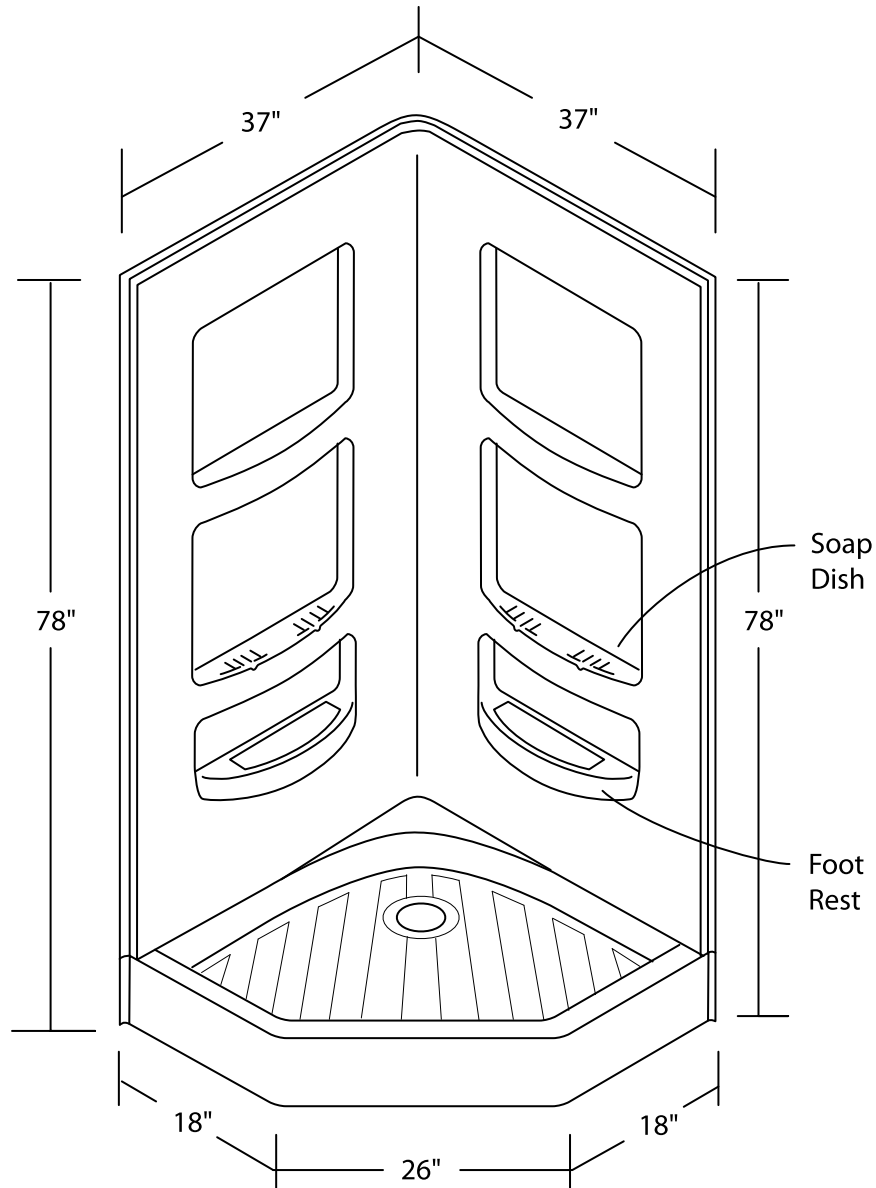

# 36" Neo Angle Shower

Renovator 3 Piece

With Unique Base

Drain Hole: 3 3/8"  
Centreline Door Measurement  
15 1/4"x24 1/4"x15 1/4"