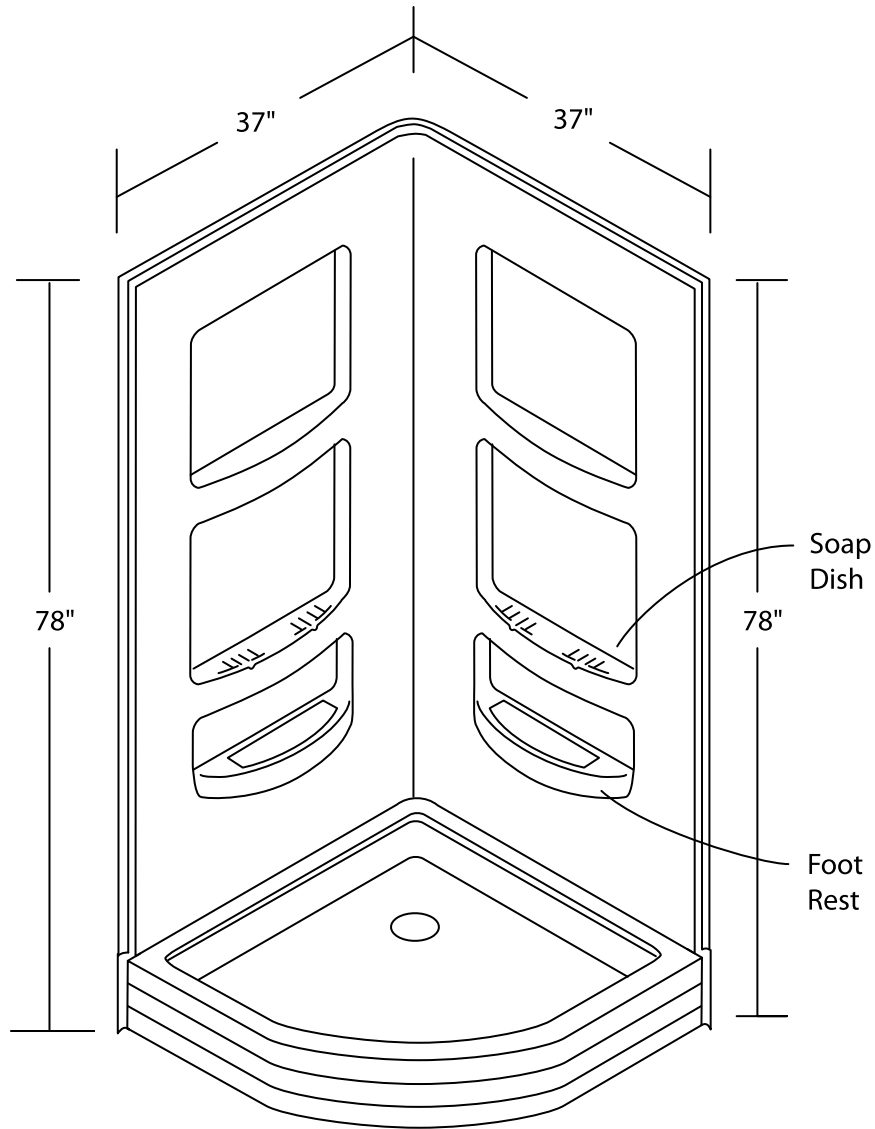

Acri-Tec Industries Corp.
32829 London Avenue, Mission, BC V2V 6M7
Tel: (604) 826-3100 Fax: (604) 826-3149
sales@acritec.com

36" Round Front Shower

Renovator 3 Piece

Drain Hole: 3 3/8"