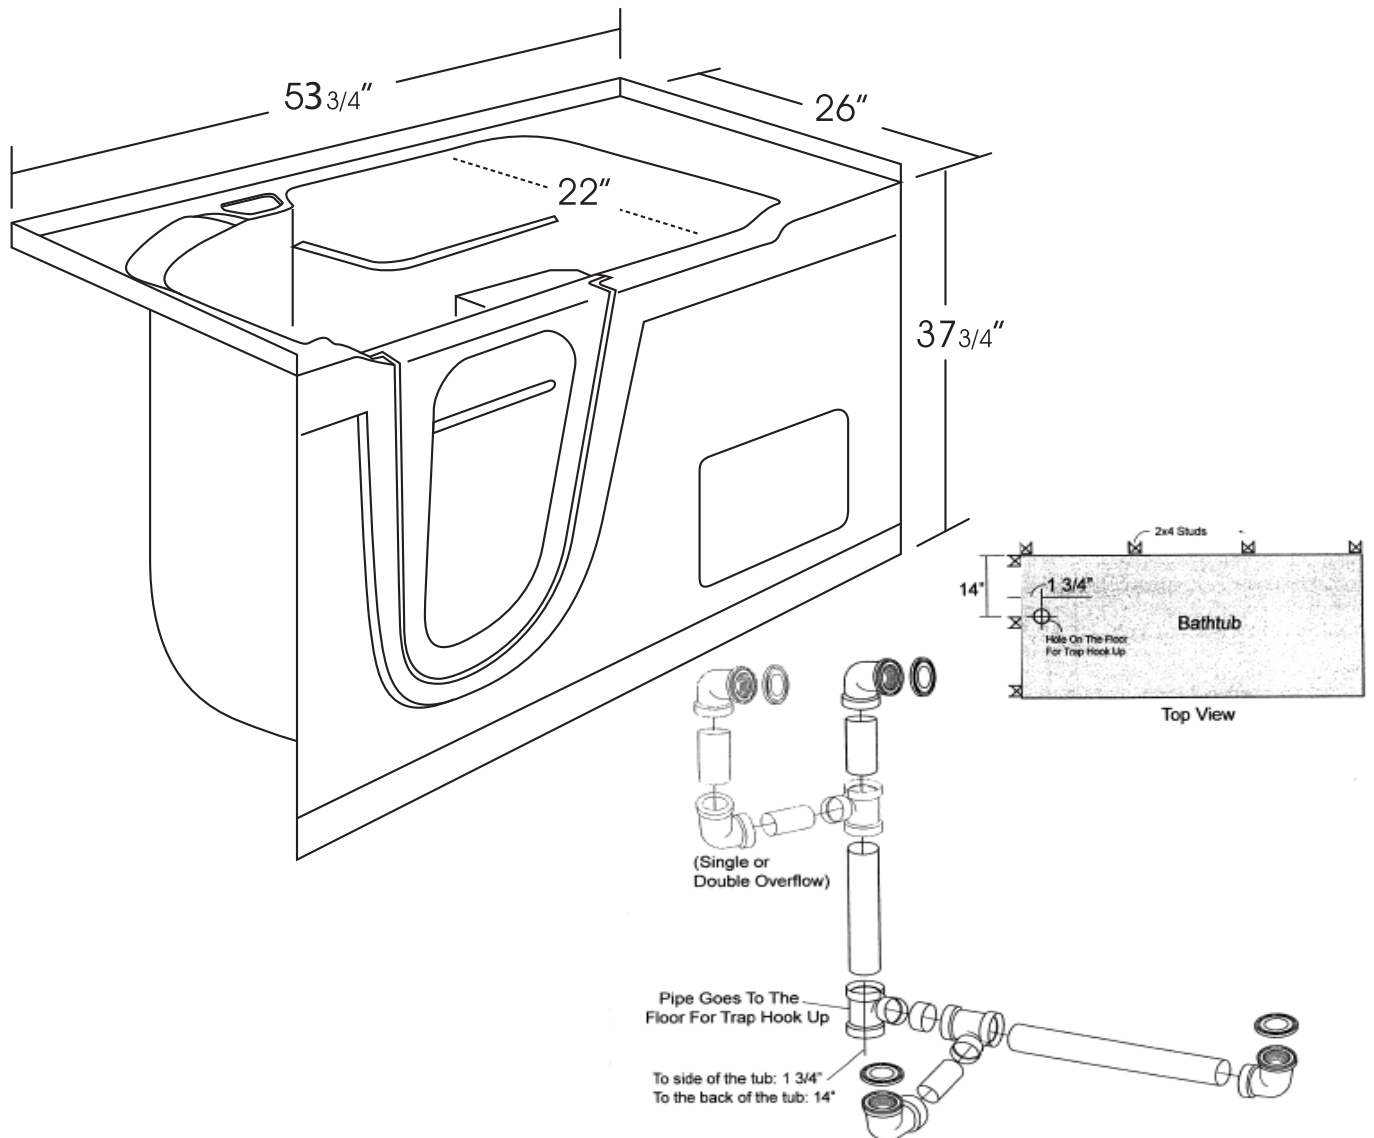

# Independence Walk-In Tub 54"x 26"

*Available in Left Hand or Right Hand Drain Configurations*

Door opening: 18" wide  
Dual drain. Drainage time: 2 minutes  
Bathtub well width: 22" above the seat  
Ledge height from floor: 8"  
Depth to center of overflow: 28"  
Seat: 15 1/2" high, 15" deep, 19" wide

Access panel for pump or blower: 15"x12"  
Capacity: 52 imperial gallons/220 litres/57.7 US gallons  
Weight: 165 lbs  
Dimensions: 62"x28"x45 1/2"  
Cubed weight: 480 lbs

Drain Hole: 2"  
Overflow Hole: 2 1/4"