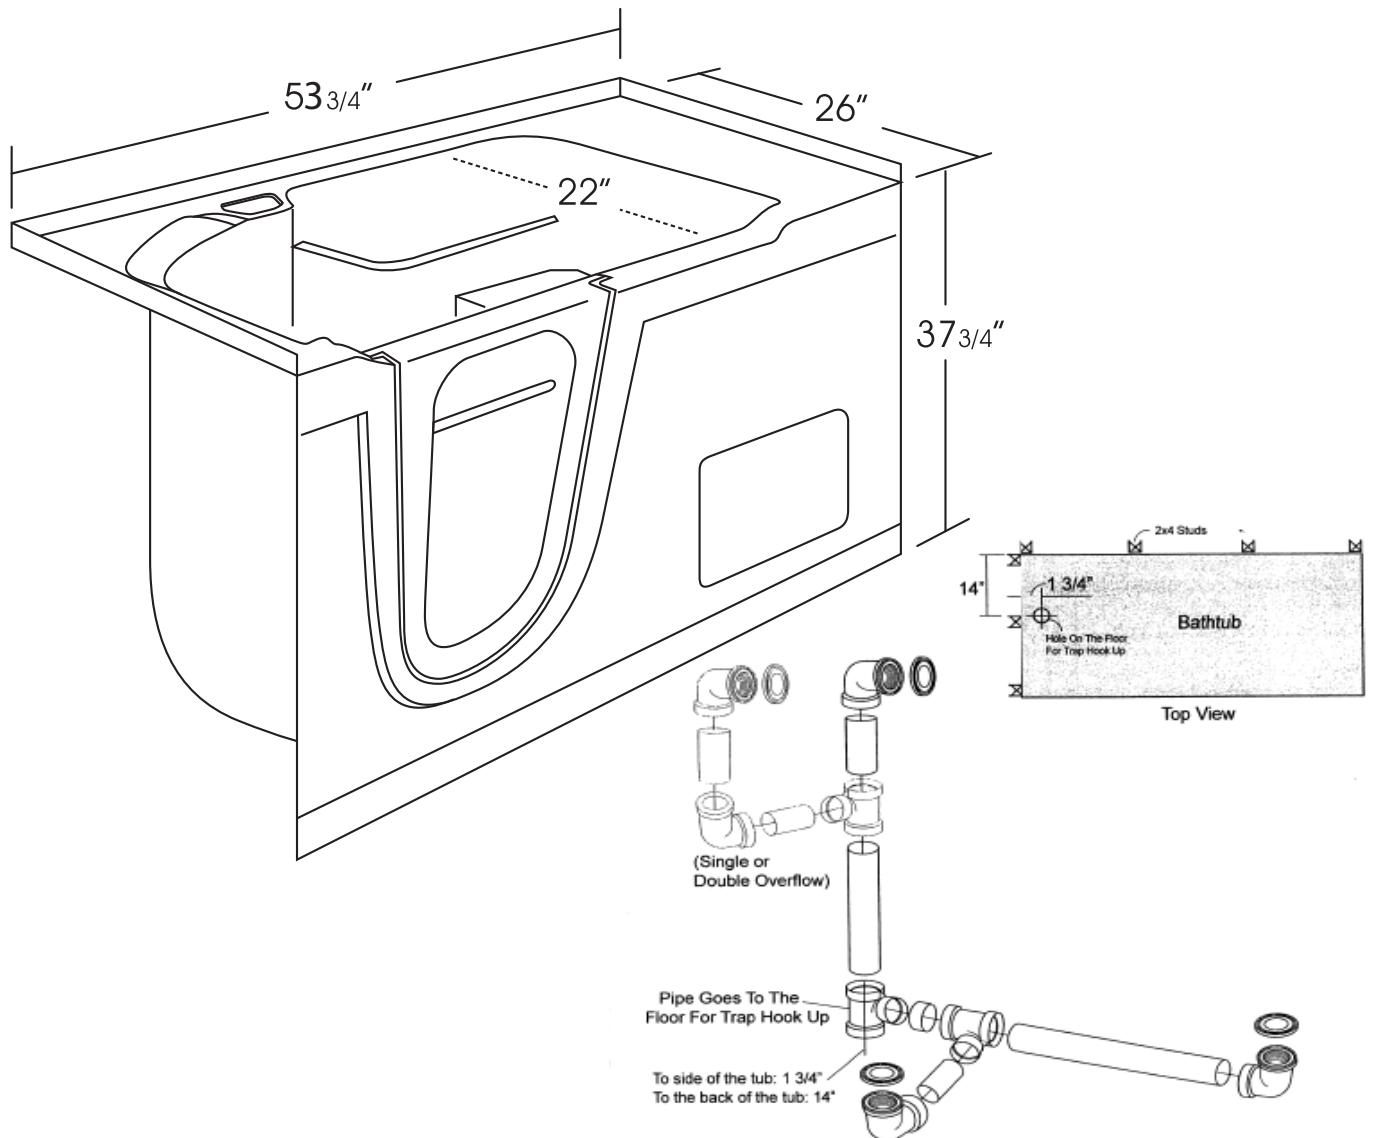

Independence Walk-In Tub 54" x 26"

Available in Left Hand or Right Hand Drain Configurations

Door opening: 18" wide
Dual drain. Drainage time: 2 minutes
Bathtub well width: 22" above the seat
Ledge height from floor: 8"
Depth to center of overflow: 28"
Seat: 15 1/2" high, 15" deep, 19" wide

Access panel for pump or blower: 15"x12"
Capacity: 52 imperial gallons/220 litres/57.7 US gallons
Weight: 165 lbs
Dimensions: 62"x28"x45 1/2"
Cubed weight: 480 lbs

Drain Hole: 2"
Overflow Hole: 2 1/4"