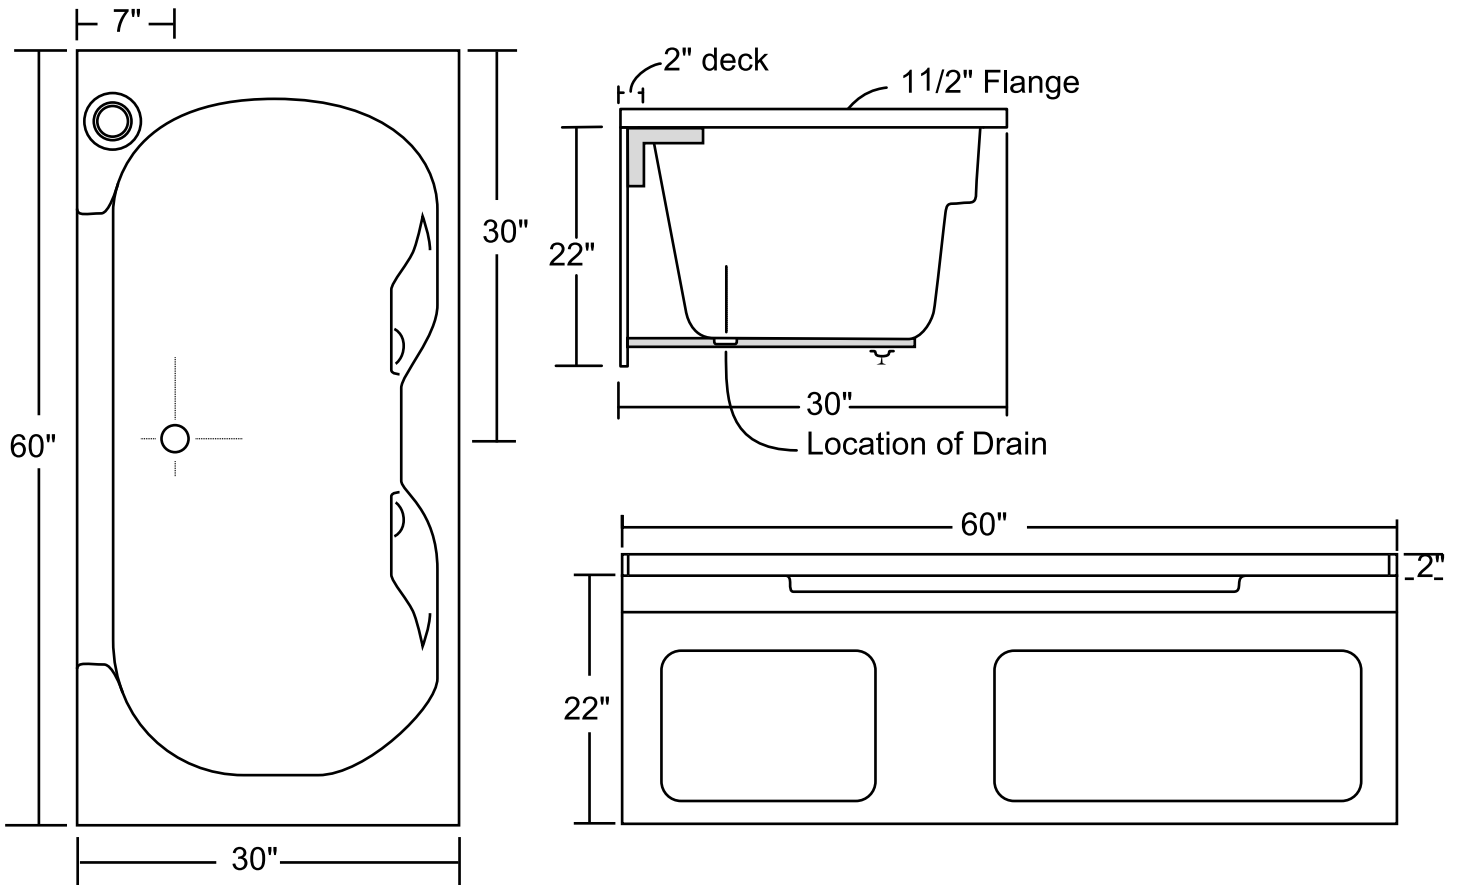

Acri-Tec Industries Corp.
32829 London Avenue, Mission, BC V2V 6M7
Tel: (604) 826-3100 Fax: (604) 826-3149
sales@acritec.com

Liberty Tub 60"x 30"

Assisted Living Products

Drain Hole: 2"
Overflow Hole: 2 1/4"