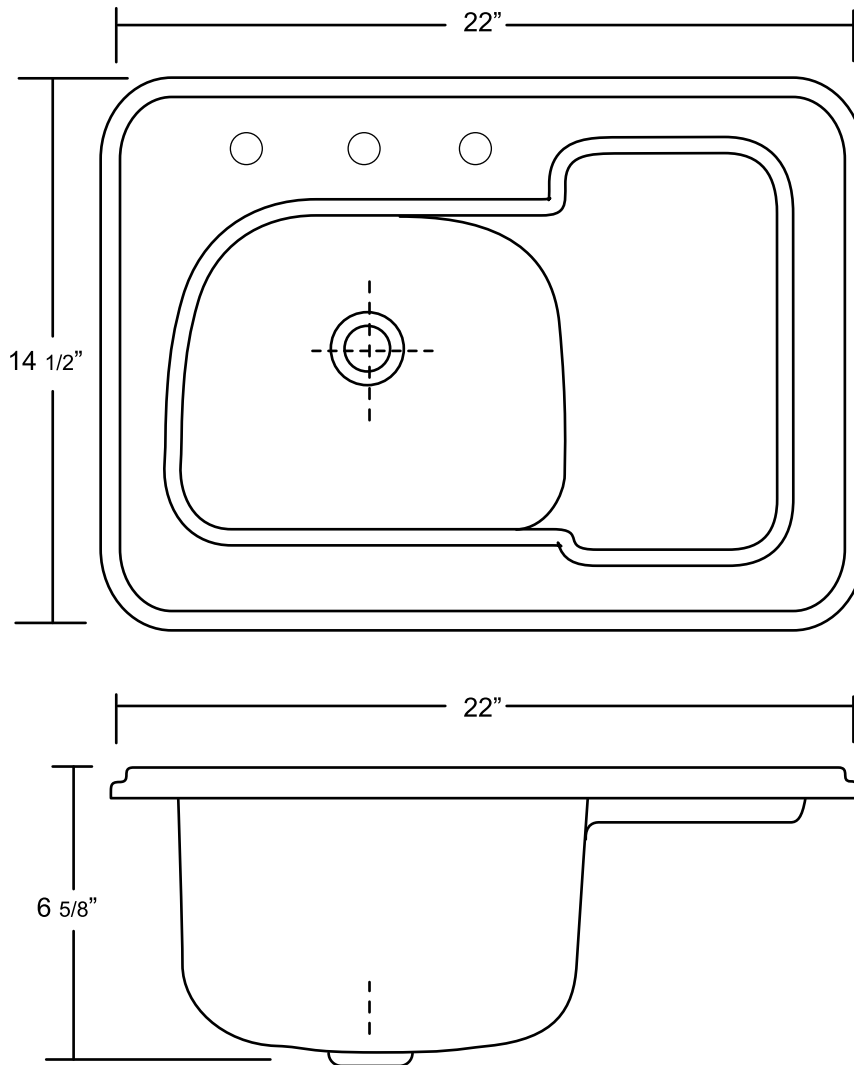

Acri-Tec Industries Corp.
32829 London Avenue, Mission, BC V2V 6M7
Tel: (604) 826-3100 Fax: (604) 826-3149
sales@acritec.com

Chablis Bar Sink 22" x 14" Acrylic Sinks

All Measurements: $\pm 1/4$ "
Drain Hole: 3 1/2"
Faucet Holes: 1 1/4"