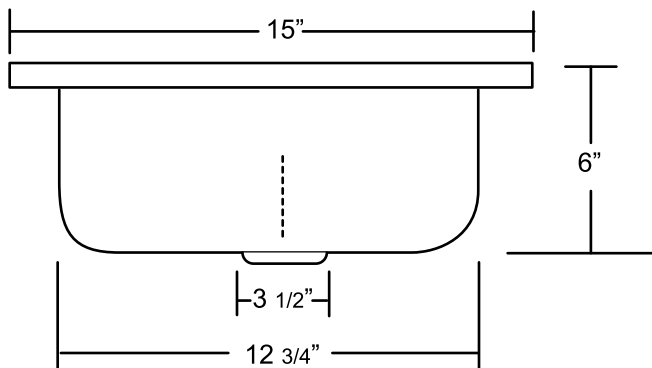

Acri-Tec Industries Corp.
32829 London Avenue, Mission, BC V2V 6M7
Tel: (604) 826-3100 Fax: (604) 826-3149
sales@acritec.com

Classic Bar Sink 15" x 14 1/2"

Acrylic Sinks

All Measurements: $\pm 1/4"$

Drain Hole: $3 1/2"$

Faucet Holes: $1 1/4"$