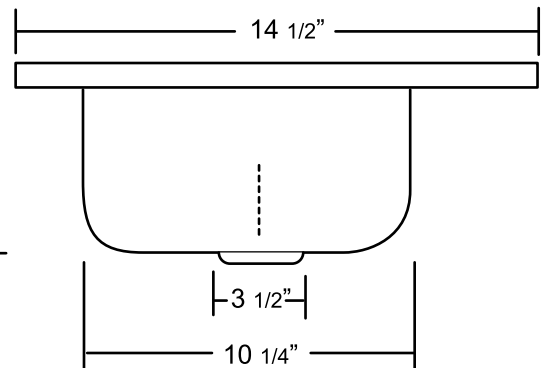

Acri-Tec Industries Corp.
32829 London Avenue, Mission, BC V2V 6M7
Tel: (604) 826-3100 Fax: (604) 826-3149
sales@acritec.com

Classic Bar Sink 15" x 14 1/2"

Acrylic Sinks

All Measurements: $\pm 1/4"$

Drain Hole: $3 1/2"$

Faucet Holes: $1 1/4"$