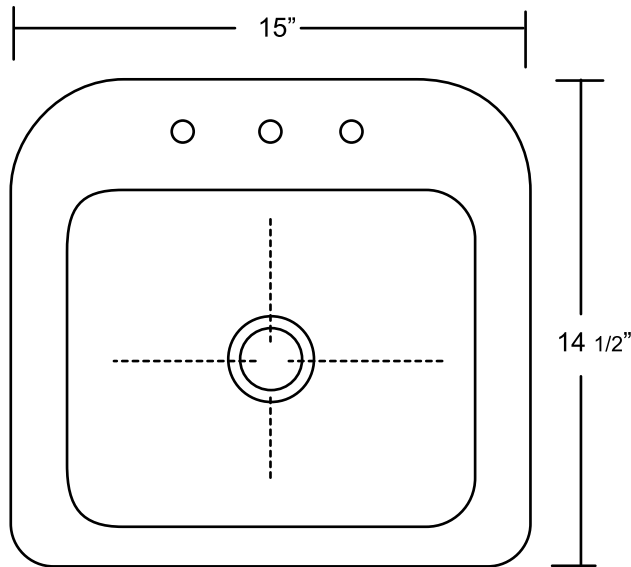

Acri-Tec Industries Corp.
32829 London Avenue, Mission, BC V2V 6M7
Tel: (604) 826-3100 Fax: (604) 826-3149
sales@acritec.com

Classic Bar Sink 15" x 14 1/2"

Acrylic Sinks

All Measurements: $\pm 1/4"$

Drain Hole: $3 1/2"$

Faucet Holes: $1 1/4"$