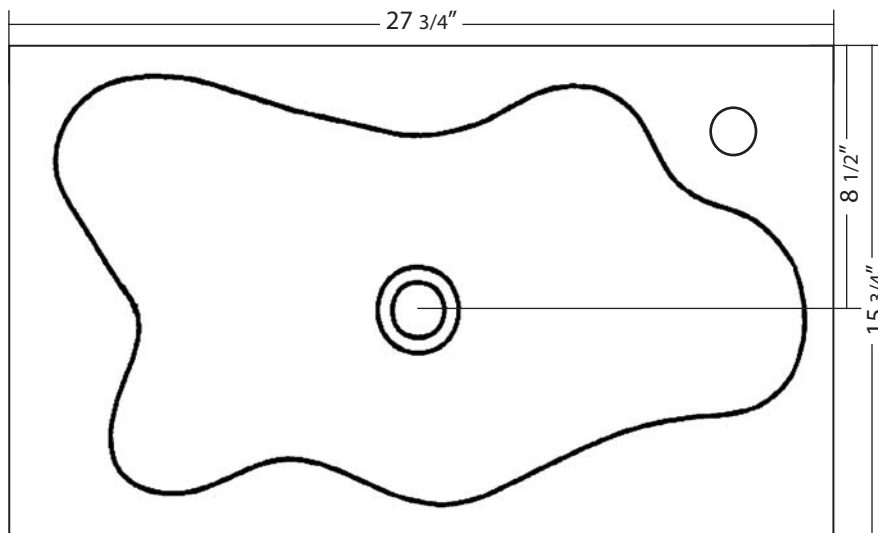

36516

RECTANGULAR COUNTERTOP BASIN

27 3/4" X 15 3/4" X 3 3/4"

DETAILED DIMENSIONS*

Diagrams not to scale
All measurements $\pm 1/4$ "
1 year limited warranty against manufacturer's defects
This sink complies with CSA Standards