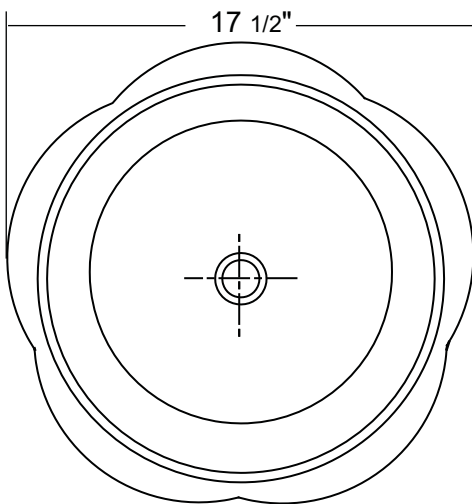

36520

ROUND COUNTERTOP BASIN
17 1/2" X 17 1/2" X 7"

DETAILED DIMENSIONS*

Diagrams not to scale
All measurements $\pm 1/4$ "
1 year limited warranty against manufacturer's defects
This sink complies with CSA Standards