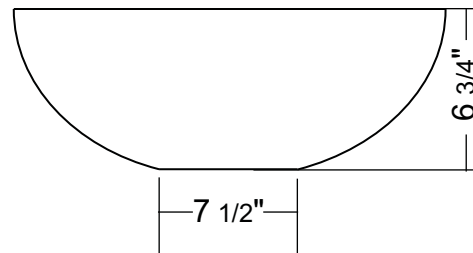

36540

ROUND COUNTERTOP BASIN

17" X 17" X 6 3/4"

DETAILED DIMENSIONS*

Diagrams not to scale
All measurements $\pm 1/4$ "
1 year limited warranty against manufacturer's defects
This sink complies with CSA Standards