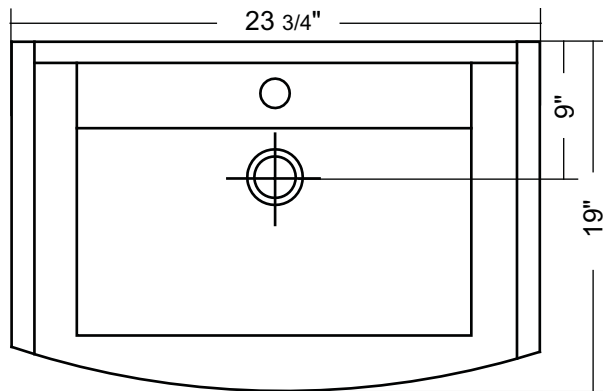

36791

RECTANGULAR DROP-IN BASIN

23 3/4" X 19" X 17 1/4"

DETAILED DIMENSIONS*

Diagrams not to scale
All measurements $\pm 1/4$ "
1 year limited warranty against manufacturer's defects
This sink complies with CSA Standards