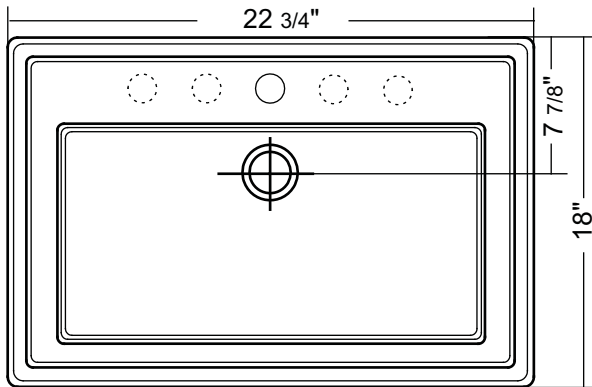

White	36804	(4" CC)
White	36808	(8" CC)
Biscuit	37804	(4" CC)
Biscuit	37808	(8" CC)

RECTANGULAR DROP-IN BASIN
22 3/4" X 18" X 8 3/4"

DETAILED DIMENSIONS*

Diagrams not to scale
All measurements $\pm 1/4$ "
1 year limited warranty against manufacturer's defects
This sink complies with CSA Standards