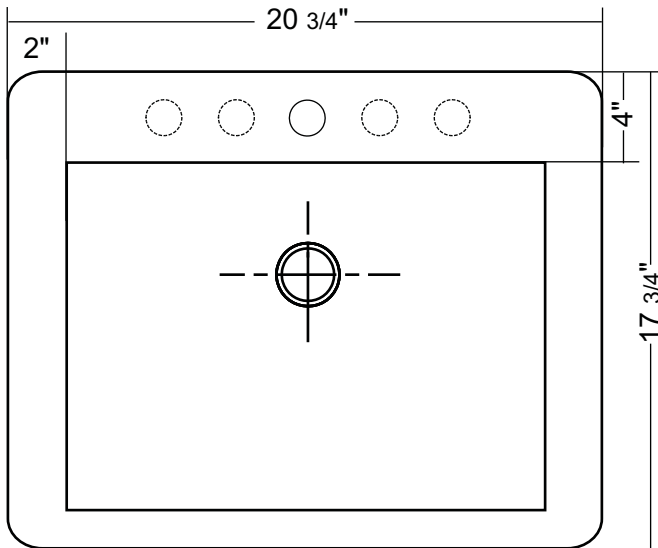

36861 (SINGLE HOLE)

36864 (4" CC)

36868 (8" CC)

RECTANGULAR DROP-IN BASIN

20 3/4" X 17 3/4" X 7 1/4"

DETAILED DIMENSIONS*

Diagrams not to scale
All measurements $\pm 1/4$ "
1 year limited warranty against manufacturer's defects
This sink complies with CSA Standards