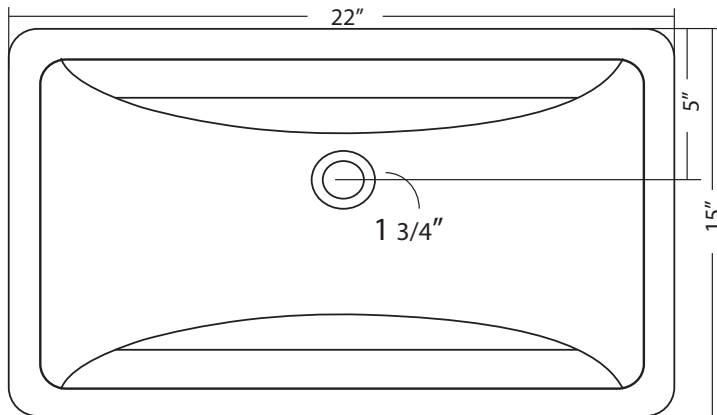

36955

RECTANGULAR UNDER-MOUNT BASIN
 22" X 15" X 7"

DETAILED DIMENSIONS*

Diagrams not to scale
 All measurements $\pm 1/4"$
 1 year limited warranty against manufacturer's defects
 This sink complies with CSA Standards