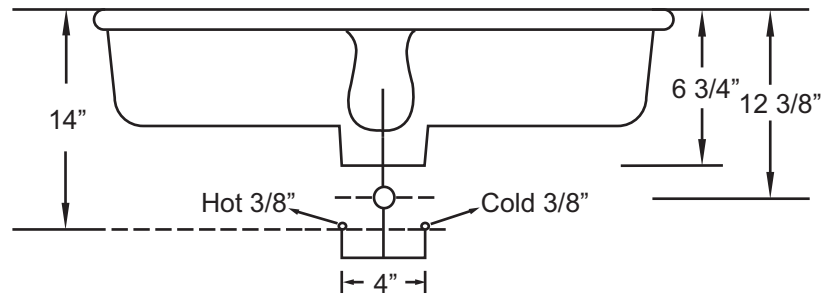

36990

Rectangular Undermount Basin

16 1/8" x 16 1/8" x 6 3/4"

*1 year limited manufacturer's warranty included

CERAMIC SINK DIMENSIONS

This sink complies with CSA Standards

Diagram not to scale
All measurements $\pm 1/4$ "
1 year limited warranty against manufacturer's defects