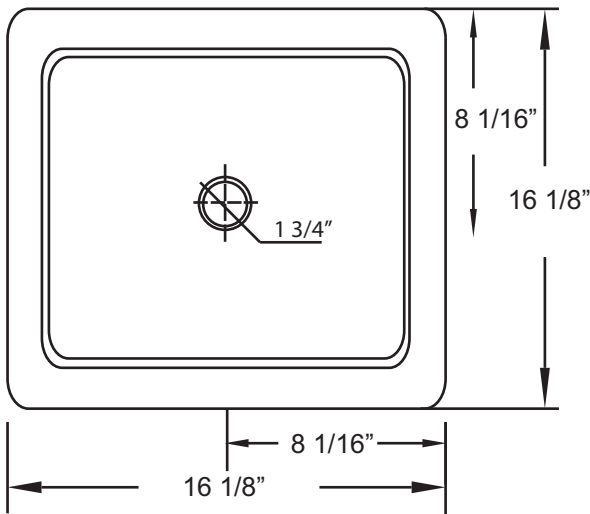

36990

Rectangular Undermount Basin

16 1/8" x 16 1/8" x 6 3/4"

*1 year limited manufacturer's warranty included

CERAMIC SINK DIMENSIONS

This sink complies with CSA Standards

Diagram not to scale
All measurements $\pm 1/4$ "
1 year limited warranty against manufacturer's defects