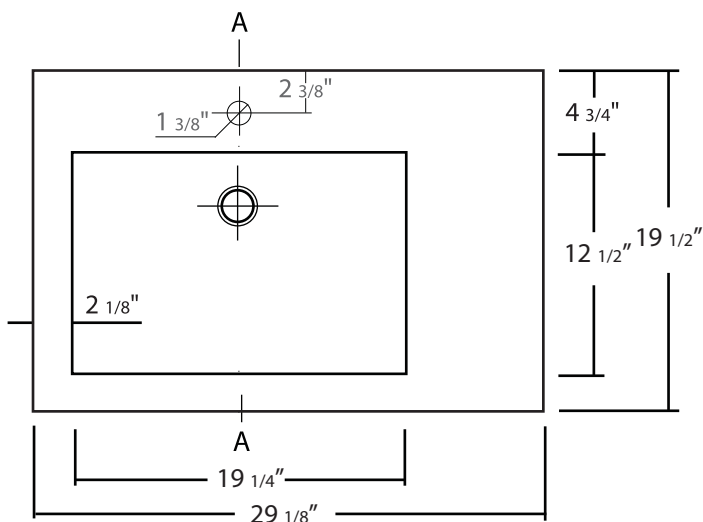

# 30022-RA3020L (LP)

Zen Collection Basin

**29 1/8" x 19 1/2" x 1 5/8"**

- Low Profile Design
- Faucet Hole Drilling available
- Countertop sink
- Back of sink is notched to allow for easy installation of faucet

## ZEN SINK DIMENSIONS

Diagram not to scale

All measurements  $\pm 1/4"$

In keeping with our policy of continuing product improvement, Acric-Tec Industries Corp., reserves the right to change product specifications without notice.