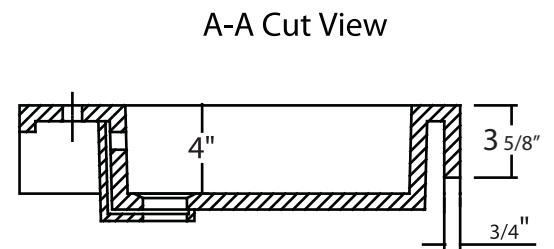

30061-RA3620L

Zen Collection Basin

35 1/4" x 19 1/2" x 3 5/8"

- Faucet Hole Drilling available
- Countertop sink
- Back of sink is notched to allow for easy installation of faucet

*1 year limited manufacturer's warranty included

ZEN SINK DIMENSIONS

Diagram not to scale

All measurements $\pm 1/4$ "

In keeping with our policy of continuing product improvement, Acric-Tec Industries Corp., reserves the right to change product specifications without notice.