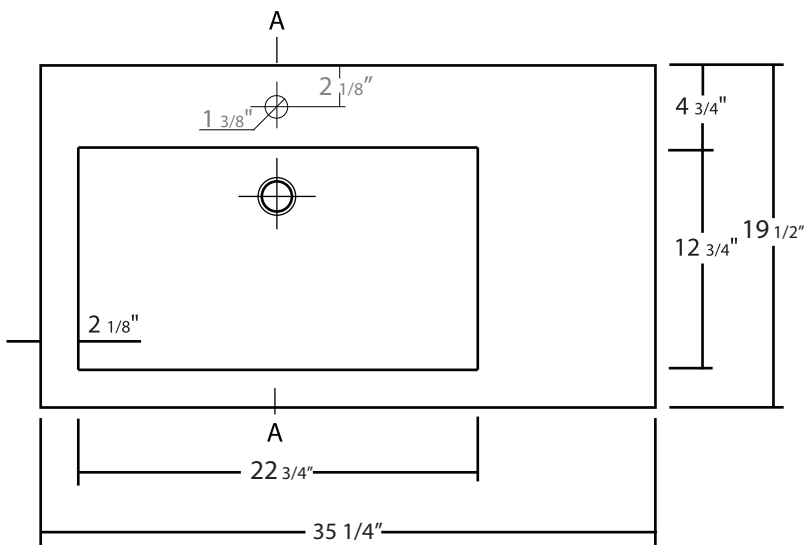

30061-RA3620L

Zen Collection Basin

35 1/4" x 19 1/2" x 3 5/8"

- Faucet Hole Drilling available
- Countertop sink
- Back of sink is notched to allow for easy installation of faucet

*1 year limited manufacturer's warranty included

ZEN SINK DIMENSIONS

Diagram not to scale

All measurements $\pm 1/4$ "

In keeping with our policy of continuing product improvement, Acric-Tec Industries Corp., reserves the right to change product specifications without notice.