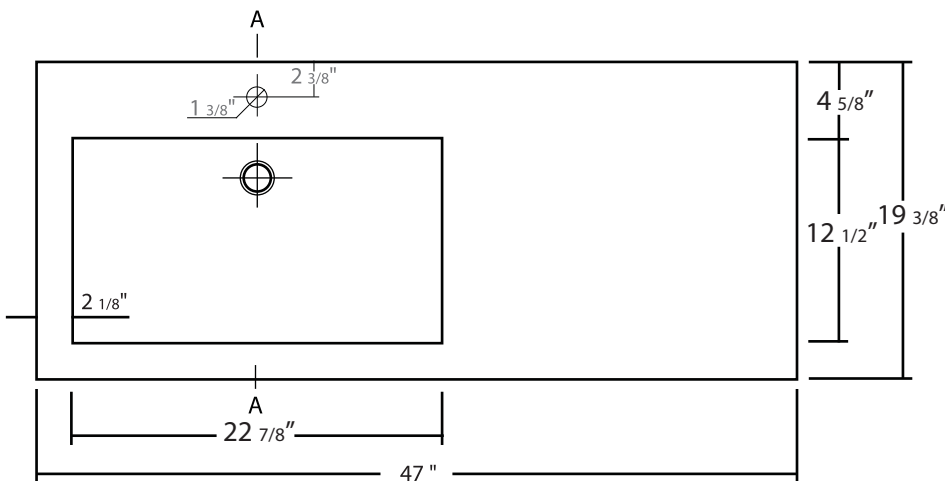

30101-RA4720L

Zen Collection Basin

47" x 19 3/8" x 4"

- Faucet Hole Drilling available
- Countertop sink
- Back of sink is notched to allow for easy installation of faucet

*1 year limited manufacturer's warranty included

ZEN SINK DIMENSIONS

Diagram not to scale

All measurements $\pm 1/4"$

In keeping with our policy of continuing product improvement, Acric-Tec Industries Corp., reserves the right to change product specifications without notice.