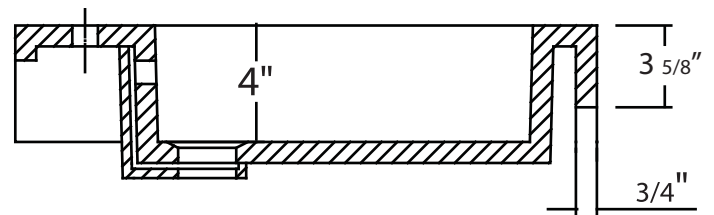

## ZEN SINK DIMENSIONS

## A-A Cut View

Diagram not to scale

All measurements  $\pm 1/4"$

In keeping with our policy of continuing product improvement, Acri-Tec Industries Corp., reserves the right to change product specifications without notice.