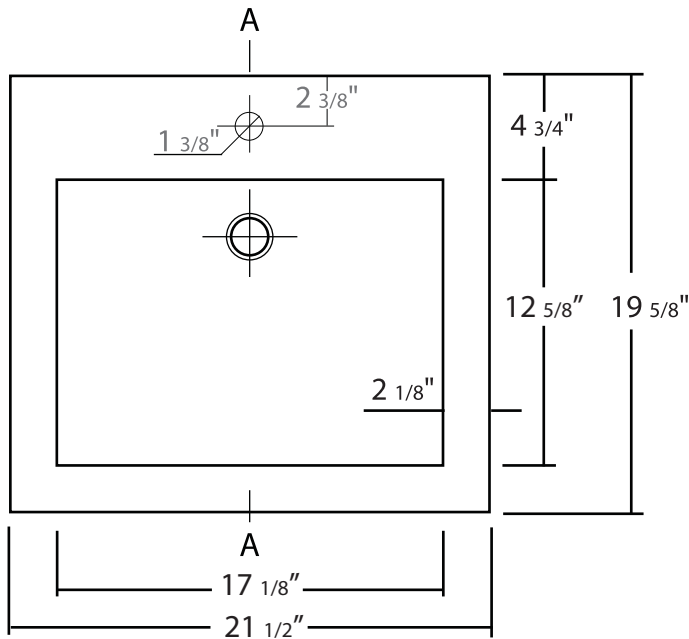

# 30011-RA2220

Zen Collection Basin

21 1/2" x 19 5/8" x 3 5/8"

- Faucet Hole Drilling available
- Countertop sink

\*1 year limited manufacturer's warranty included

## ZEN SINK DIMENSIONS

## A-A Cut View

Diagram not to scale

All measurements  $\pm 1/4"$

In keeping with our policy of continuing product improvement, Acri-Tec Industries Corp., reserves the right to change product specifications without notice.