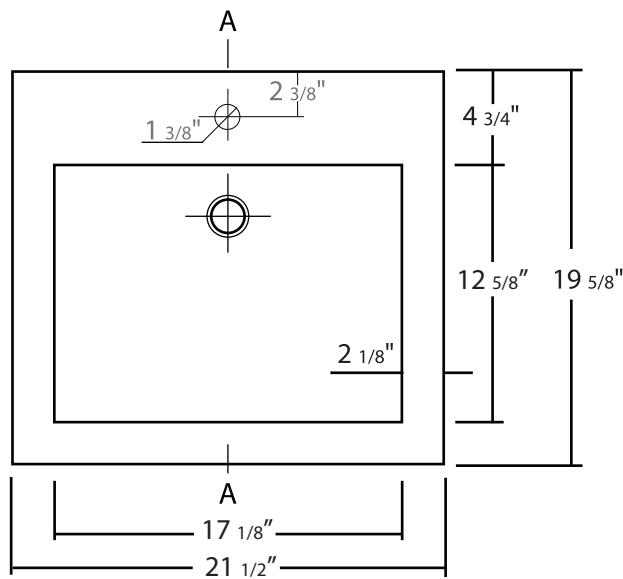

# 30012-RA2220 (LP)

Zen Collection Basin

21 1/2" x 19 5/8" x 1 5/8"

- Low Profile Design
- Faucet Hole Drilling available
- Countertop sink

\*1 year limited manufacturer's warranty included

## ZEN SINK DIMENSIONS

A-A Cut View

Diagram not to scale

All measurements  $\pm 1/4$ "

In keeping with our policy of continuing product improvement, Acri-Tec Industries Corp., reserves the right to change product specifications without notice.