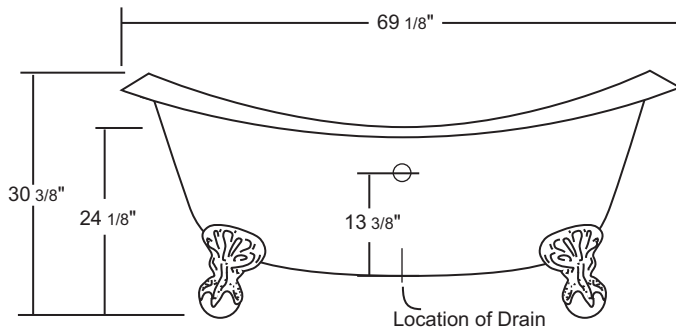

RHAPSODY

Claw Foot Series

69 1/8" x 27 1/2" x 24 1/8"

FINISH

- Interior: smooth, high gloss acrylic
- Exterior: smooth, high gloss acrylic
- Comes standard with factory installed chrome legs.

OPTIONS

- Legs are available in:
 - Brushed Nickel
 - Chrome

ACCESSORIES

- Waste & Overflow are available in:
 - Brushed Nickel
 - Chrome
 - Polished Brass

WEIGHT

- 29 Kg, 64 Lbs.

*1 year limited manufacturer's warranty included

*Note: Legs may not be exactly as shown