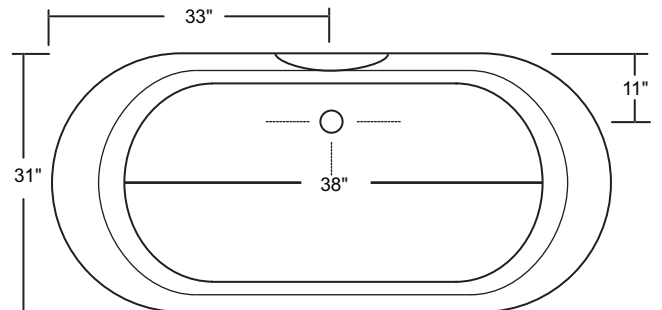

TUDOR

Clawfoot Series

66" x 31" x 18"

FINISH

- Interior: smooth, high gloss acrylic
- Exterior: smooth, high gloss acrylic
- Comes standard with factory installed chrome legs.

OPTIONS

- Legs are available in:
 - Brushed Nickel
 - White
 - Polished Brass

ACCESSORIES

- Waste & Overflow are available in:
 - Brushed Nickel
 - Chrome
 - Polished Brass

WEIGHT

- 42 Kg, 93 Lbs.

*1 year limited manufacturer's warranty included

*Note: Legs may not be exactly as shown

All measurements $\pm 1/4"$

This bathtub complies with CSA Standards

In keeping with our policy of continuing product improvement, Acri-Tec Industries Corp., reserves the right to change product specifications without notice.