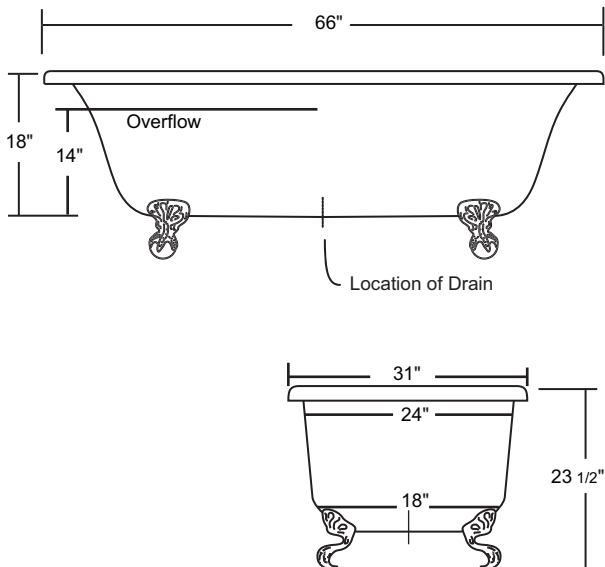

TUDOR

Clawfoot Series

66" x 31" x 18"

FINISH

- Interior: smooth, high gloss acrylic
- Exterior: smooth, high gloss acrylic
- Comes standard with factory installed chrome legs.

OPTIONS

- Legs are available in:
 - Brushed Nickel
 - White
 - Polished Brass

ACCESSORIES

- Waste & Overflow are available in:
 - Brushed Nickel
 - Chrome
 - Polished Brass

WEIGHT

- 42 Kg, 93 Lbs.

*1 year limited manufacturer's warranty included

*Note: Legs may not be exactly as shown

All measurements $\pm 1/4"$

This bathtub complies with CSA Standards

In keeping with our policy of continuing product improvement, Acri-Tec Industries Corp., reserves the right to change product specifications without notice.