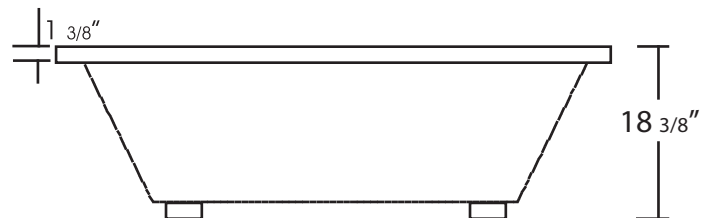

ARTO IA

71" x 35 1/2" x 18 3/8"

(1800 x 900 x 440mm)

The ARTOIA can hold up to 65 gallons of water.

Drain: 2"
Overflow: 2 1/4"
Sizes: $\pm 3/8$ "
Diagram not to scale

This bathtub complies with CSA Standards