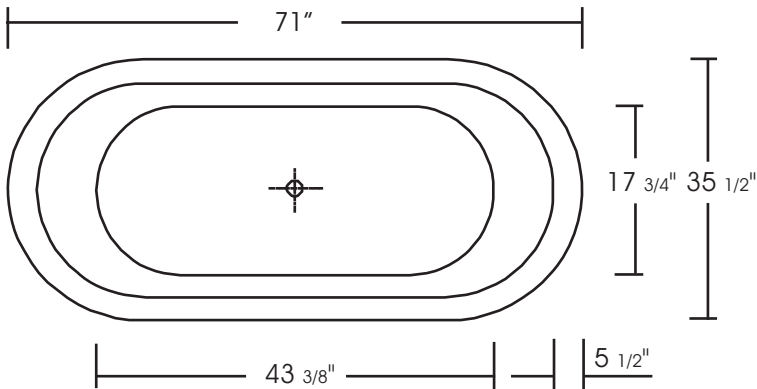

ARTO IA

71" x 35 1/2" x 18 3/8"

(1800 x 900 x 440mm)

The ARTOIA can hold up to 65 gallons of water.

Drain: 2"
Overflow: 2 1/4"
Sizes: $\pm 3/8$ "
Diagram not to scale

This bathtub complies with CSA Standards