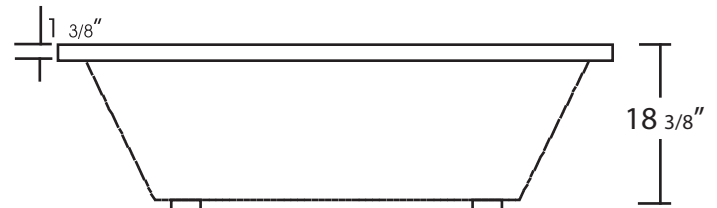

ARTO IIA

67" x 31 1/2" x 18 3/8"

(1700 x 800 x 440mm)

The ARTOIIA can hold up to 60 gallons of water.

Drain: 2"
Overflow: 2 1/4"
Sizes: ± 3/8"
Diagram not to scale

This bathtub complies with CSA Standards

In keeping with our policy of continuing product improvement, Acri-Tec Industries Corp., reserves the right to change product specifications without notice.