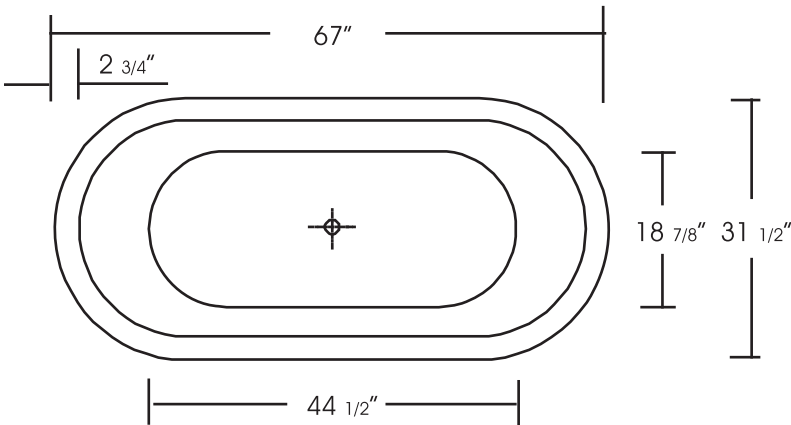

ARTO IIA

67" x 31 1/2" x 18 3/8"

(1700 x 800 x 440mm)

The ARTOIIA can hold up to 60 gallons of water.

Drain: 2"
Overflow: 2 1/4"
Sizes: ± 3/8"
Diagram not to scale

This bathtub complies with CSA Standards

In keeping with our policy of continuing product improvement, Acri-Tec Industries Corp., reserves the right to change product specifications without notice.