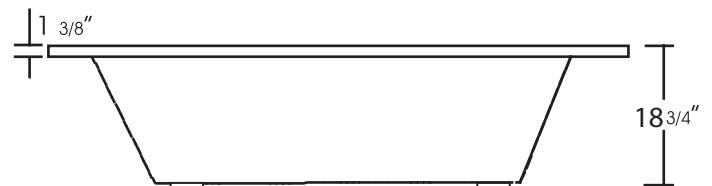

ARTO IIIA

78" x 38 1/2" x 18 3/4"
(1900 x 980 x 450 mm)

Drain: 2"
Overflow: 2 1/4"
Sizes: ± 3/8"
Diagram not to scale

This bathtub complies with CSA Standards

In keeping with our policy of continuing product improvement, Acri-Tec Industries Corp., reserves the right to change product specifications without notice.