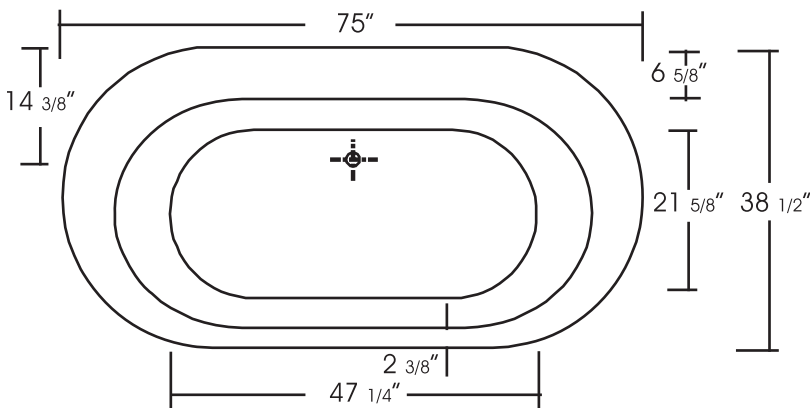

ARTO IIIA

78" x 38 1/2" x 18 3/4"
(1900 x 980 x 450 mm)

Drain: 2"
Overflow: 2 1/4"
Sizes: ± 3/8"
Diagram not to scale

This bathtub complies with CSA Standards

In keeping with our policy of continuing product improvement, Acri-Tec Industries Corp., reserves the right to change product specifications without notice.