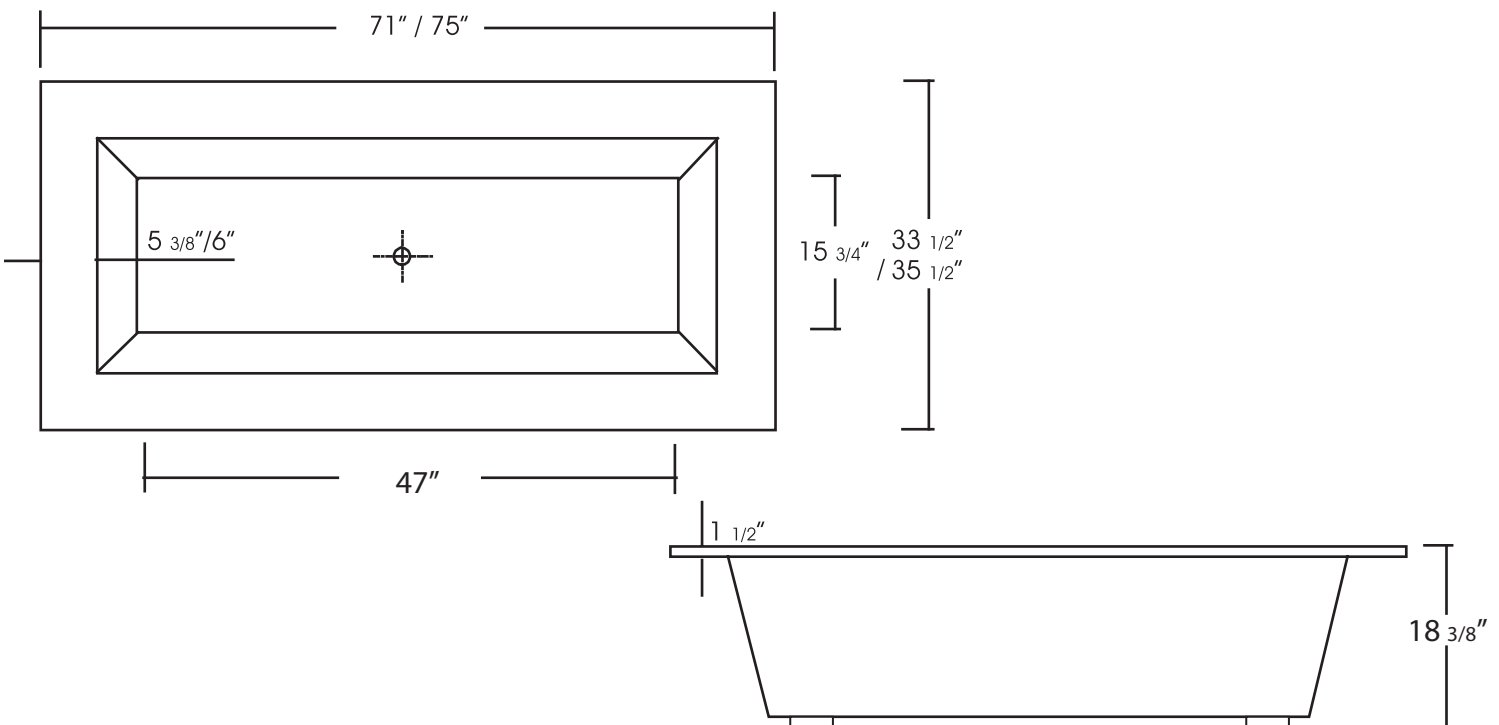

### LC-180A

71" x 33 1/2" x 18 3/8"

(1800 x 850 x 440mm)

The LC-180A can hold up to 60 gallons of water.

### LC-190A

75" x 35 1/2" x 18 3/8"

(1900 x 900 x 440mm)

The LC-190A can hold up to 65 gallons of water.

Drain: 2"

Overflow: 2 1/4"

Sizes:  $\pm 3/8$ "

Diagram not to scale