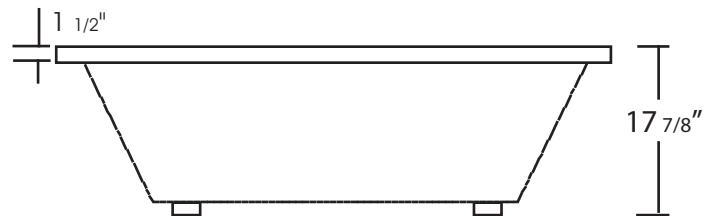

OM170A

67" x 29 1/2" x 17 7/8"

(1700 x 750 x 450mm)

The OM170A can hold up to 60 gallons of water.

Drain: 2"
Overflow: 2 1/4"
Sizes: $\pm 3/8$ "
Diagram not to scale

This bathtub complies with CSA Standards