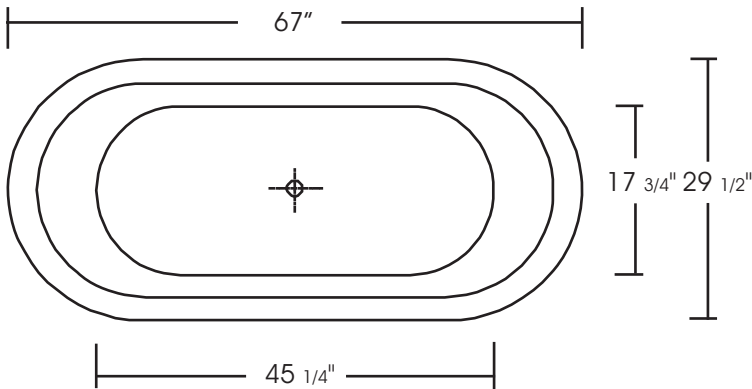

OM170A

67" x 29 1/2" x 17 7/8"

(1700 x 750 x 450mm)

The OM170A can hold up to 60 gallons of water.

Drain: 2"
Overflow: 2 1/4"
Sizes: $\pm 3/8$ "
Diagram not to scale

This bathtub complies with CSA Standards