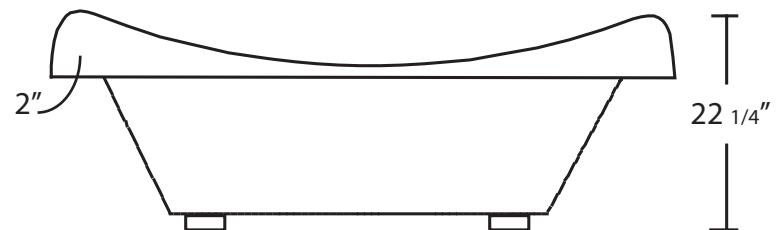

YB 180A

71" x 35 1/2" x 22 1/4"

(1800 x 900 x 540mm)

The YB180A can hold up to 65 gallons of water.

Drain: 2"
Overflow: 2 1/4"
Sizes: ± 3/8"
Diagram not to scale

This bathtub complies with CSA Standards

In keeping with our policy of continuing product improvement, Acri-Tec Industries Corp., reserves the right to change product specifications without notice.