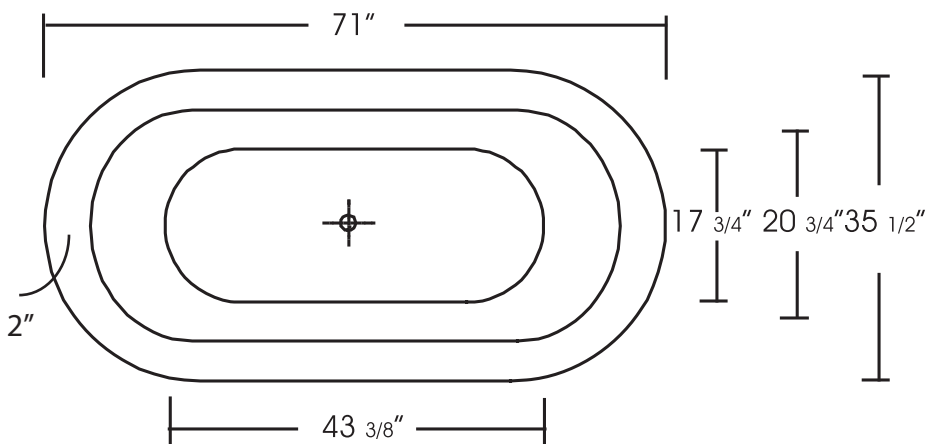

YB 180A

71" x 35 1/2" x 22 1/4"

(1800 x 900 x 540mm)

The YB180A can hold up to 65 gallons of water.

Drain: 2"
Overflow: 2 1/4"
Sizes: ± 3/8"
Diagram not to scale

This bathtub complies with CSA Standards

In keeping with our policy of continuing product improvement, Acri-Tec Industries Corp., reserves the right to change product specifications without notice.