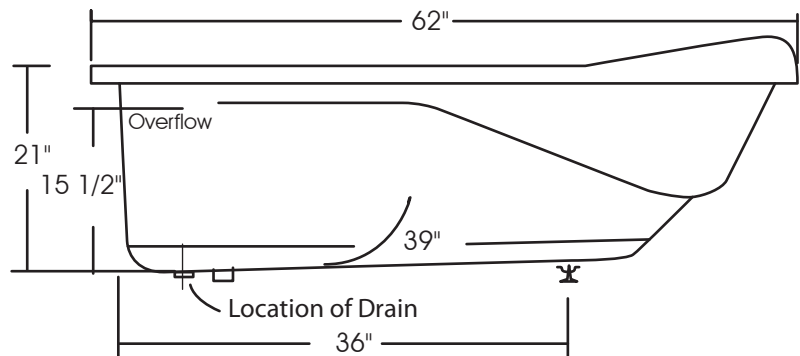

Casablanca 62'' x 36''

With over 19'' in depth from the deck of the tub to the floor, the Casablanca allows bathers to fully submerge themselves for a more pleasurable bathing experience. The Casablanca can hold up to 40 gallons of water.

The gentle sloping back and arm rests are designed with comfort and ergonomics in mind, and the floor of the tub features a light texture.

The Casablanca is made from 100% acrylic with fibre-glass reinforcement for added strength and durability.

This bathtub complies with CSA Standards

Drain: 2"
Overflow: 2 1/4"
Sizes: ± 3/8"
Diagram not to scale

In keeping with our policy of continuing product improvement, Acri-Tec Industries Corp., reserves the right to change product specifications without notice.