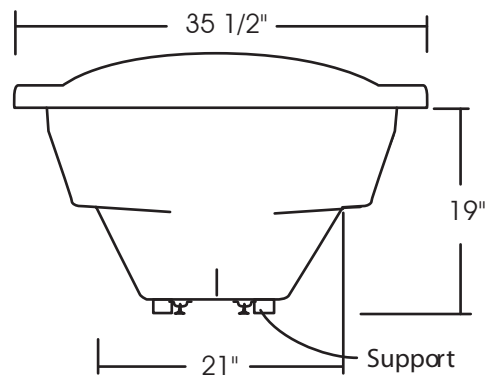

Casablanca 62'' x 36''

With over 19'' in depth from the deck of the tub to the floor, the Casablanca allows bathers to fully submerge themselves for a more pleasurable bathing experience. The Casablanca can hold up to 40 gallons of water.

This bathtub complies with CSA Standards

Drain: 2"
Overflow: 2 1/4"
Sizes: ± 3/8"
Diagram not to scale

In keeping with our policy of continuing product improvement, Acri-Tec Industries Corp., reserves the right to change product specifications without notice.