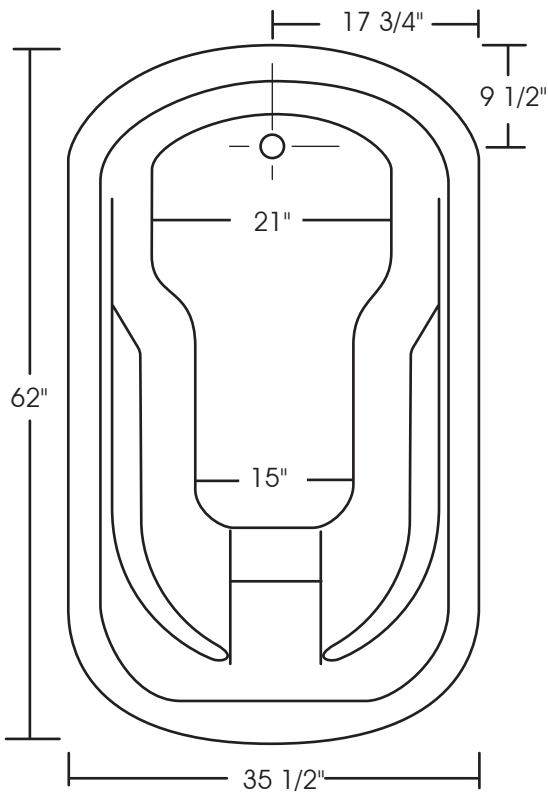

Casablanca 62'' x 36''

With over 19'' in depth from the deck of the tub to the floor, the Casablanca allows bathers to fully submerge themselves for a more pleasurable bathing experience. The Casablanca can hold up to 40 gallons of water.

The gentle sloping back and arm rests are designed with comfort and ergonomics in mind, and the floor of the tub features a light texture.

The Casablanca is made from 100% acrylic with fibre-glass reinforcement for added strength and durability.

This bathtub complies with CSA Standards

Drain: 2"
Overflow: 2 1/4"
Sizes: ± 3/8"
Diagram not to scale

In keeping with our policy of continuing product improvement, Acri-Tec Industries Corp., reserves the right to change product specifications without notice.