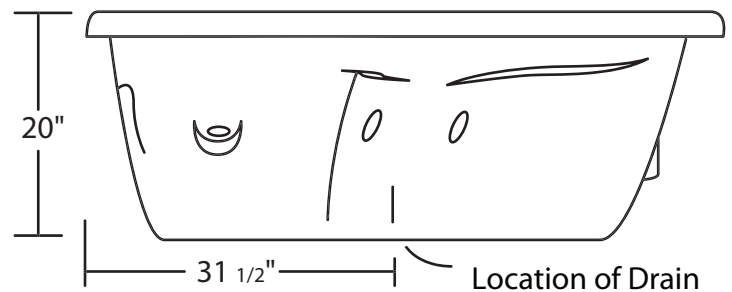

## Adriatic 61" x 61"

With over 20" in depth from the deck of the tub to the floor, the Adriatic allows bathers to fully submerge themselves for a more pleasurable bathing experience. The Adriatic can hold up to 75 gallons of water.

The Adriatic is made from 100% acrylic with fibre-glass reinforcement for added strength and durability.

This bathtub complies with CSA Standards

Drain: 2"  
Overflow: 2 1/4"  
Sizes: ± 3/8"  
Diagram not to scale