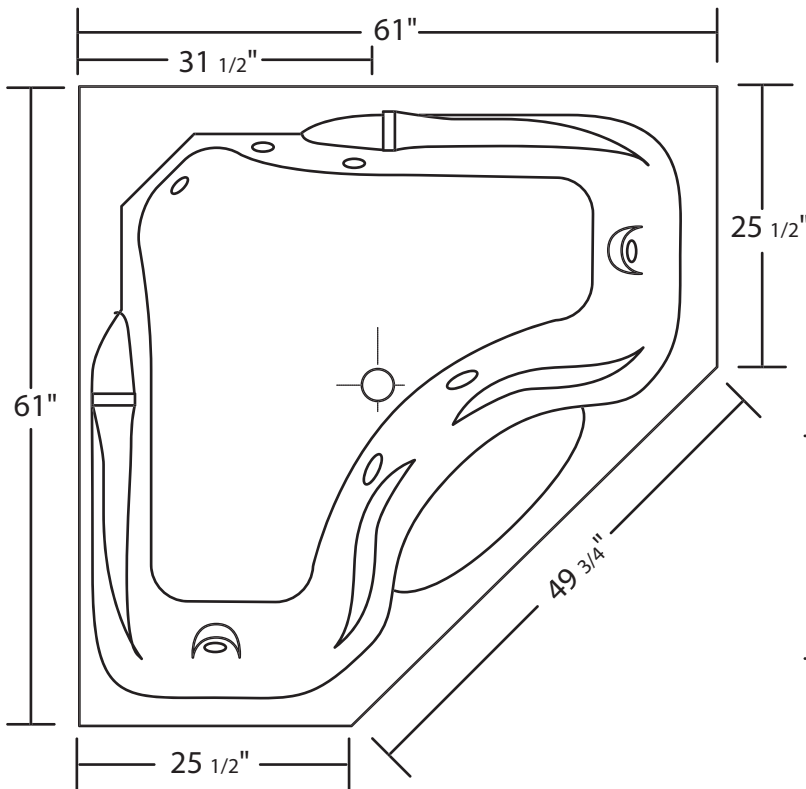

## Adriatic 61" x 61"

With over 20" in depth from the deck of the tub to the floor, the Adriatic allows bathers to fully submerge themselves for a more pleasurable bathing experience. The Adriatic can hold up to 75 gallons of water.

The Adriatic is made from 100% acrylic with fibre-glass reinforcement for added strength and durability.

This bathtub complies with CSA Standards

Drain: 2"  
Overflow: 2 1/4"  
Sizes: ± 3/8"  
Diagram not to scale