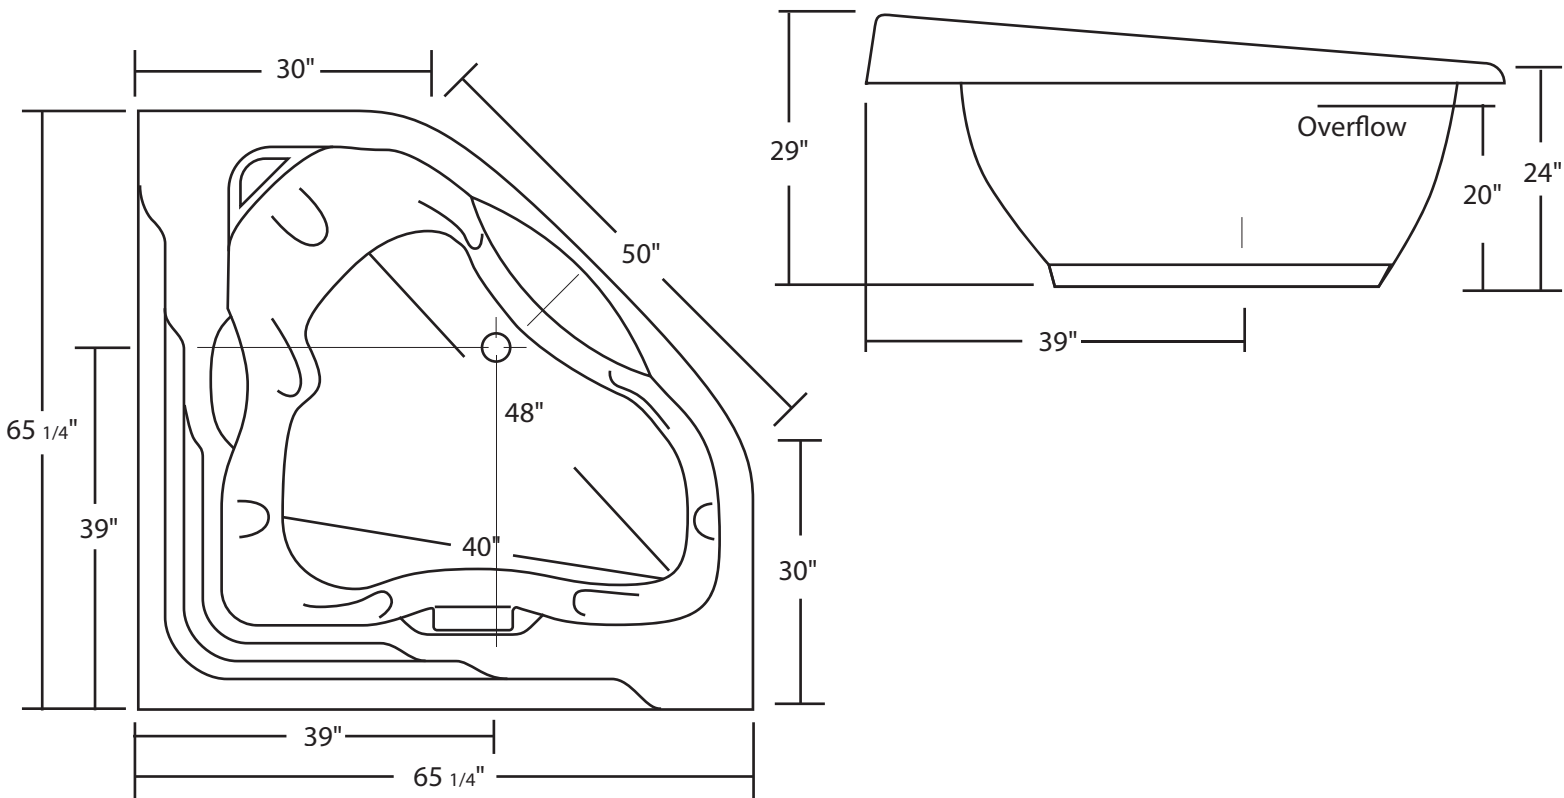

Aegean 66" x 66"

With over 24" in depth from the deck of the tub to the floor, the Aegean allows bathers to fully submerge themselves for a more pleasurable bathing experience. The Aegean can hold up to 80 gallons of water.

The Aegean is made from 100% acrylic with fibre-glass reinforcement for added strength and durability.

This bathtub complies with CSA Standards

Drain: 2"
Overflow: 2 1/4"
Sizes: ± 3/8"
Diagram not to scale