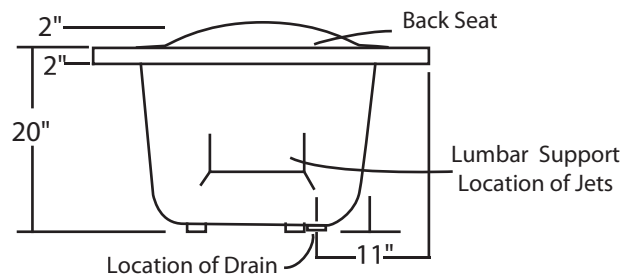

Bay 82" x 40"

With over 18" in depth from the deck of the tub to the floor, the Bay allows bathers to fully submerge themselves for a more pleasurable bathing experience. The Bay can hold up to 50 gallons of water.

The Bay is made from 100% acrylic with fibre-glass reinforcement for added strength and durability.

Drain: 2"
Overflow: 2 1/4"
Sizes: ± 3/8"
Diagram not to scale

This bathtub complies with CSA Standards