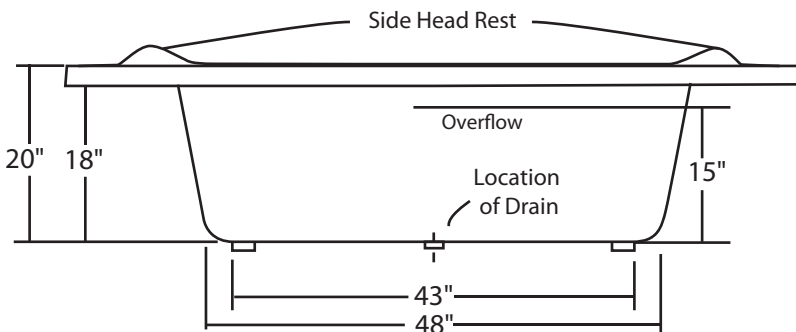

Bay 82" x 40"

With over 18" in depth from the deck of the tub to the floor, the Bay allows bathers to fully submerge themselves for a more pleasurable bathing experience. The Bay can hold up to 50 gallons of water.

The Bay is made from 100% acrylic with fibre-glass reinforcement for added strength and durability.

Drain: 2"
Overflow: 2 1/4"
Sizes: ± 3/8"
Diagram not to scale

This bathtub complies with CSA Standards