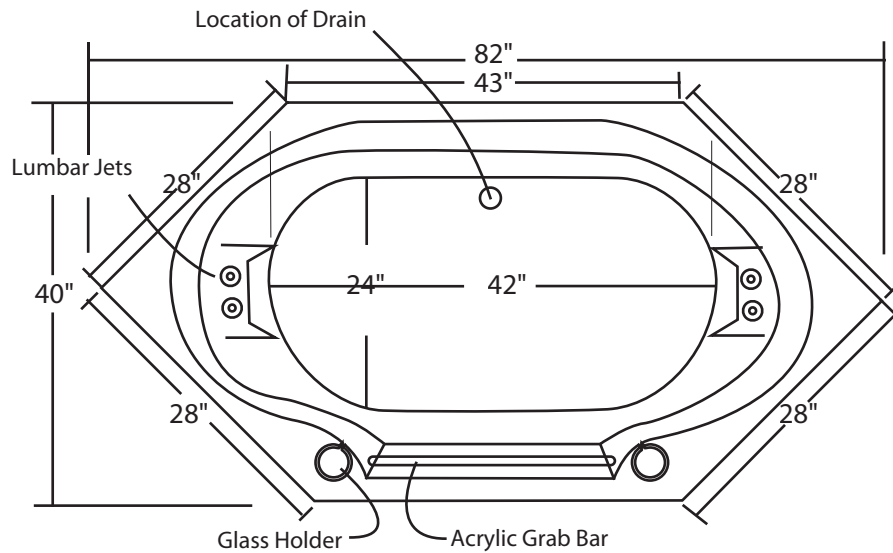

Bay 82" x 40"

With over 18" in depth from the deck of the tub to the floor, the Bay allows bathers to fully submerge themselves for a more pleasurable bathing experience. The Bay can hold up to 50 gallons of water.

The Bay is made from 100% acrylic with fibre-glass reinforcement for added strength and durability.

Drain: 2"
Overflow: 2 1/4"
Sizes: ± 3/8"
Diagram not to scale

This bathtub complies with CSA Standards