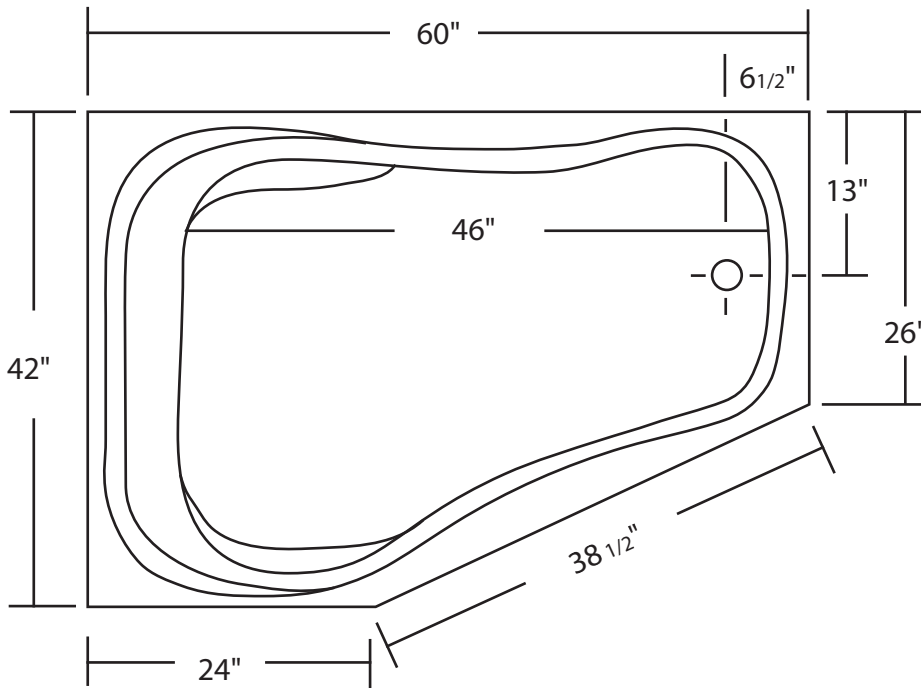

## Boudoir 60" x 42"

With over 21" in depth from the deck of the tub to the floor, the Boudoir allows bathers to fully submerge themselves for a more pleasurable bathing experience. The Boudoir can hold up to 55 gallons of water.

The Boudoir is made from 100% acrylic with fibre-glass reinforcement for added strength and durability.

Drain: 2"  
Overflow: 2 1/4"  
Sizes: ± 3/8"  
Diagram not to scale

This bathtub complies with CSA Standards