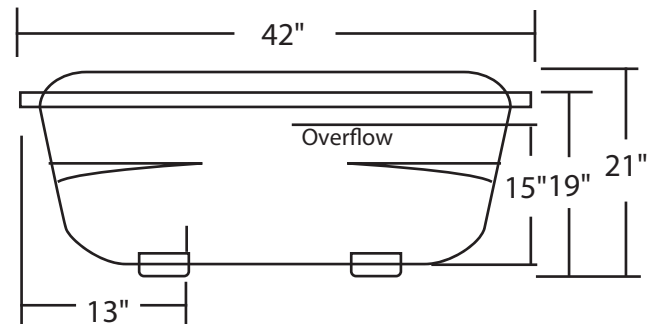

## Boudoir 60" x 42"

With over 21" in depth from the deck of the tub to the floor, the Boudoir allows bathers to fully submerge themselves for a more pleasurable bathing experience. The Boudoir can hold up to 55 gallons of water.

The Boudoir is made from 100% acrylic with fibre-glass reinforcement for added strength and durability.

Drain: 2"  
Overflow: 2 1/4"  
Sizes: ± 3/8"  
Diagram not to scale

This bathtub complies with CSA Standards