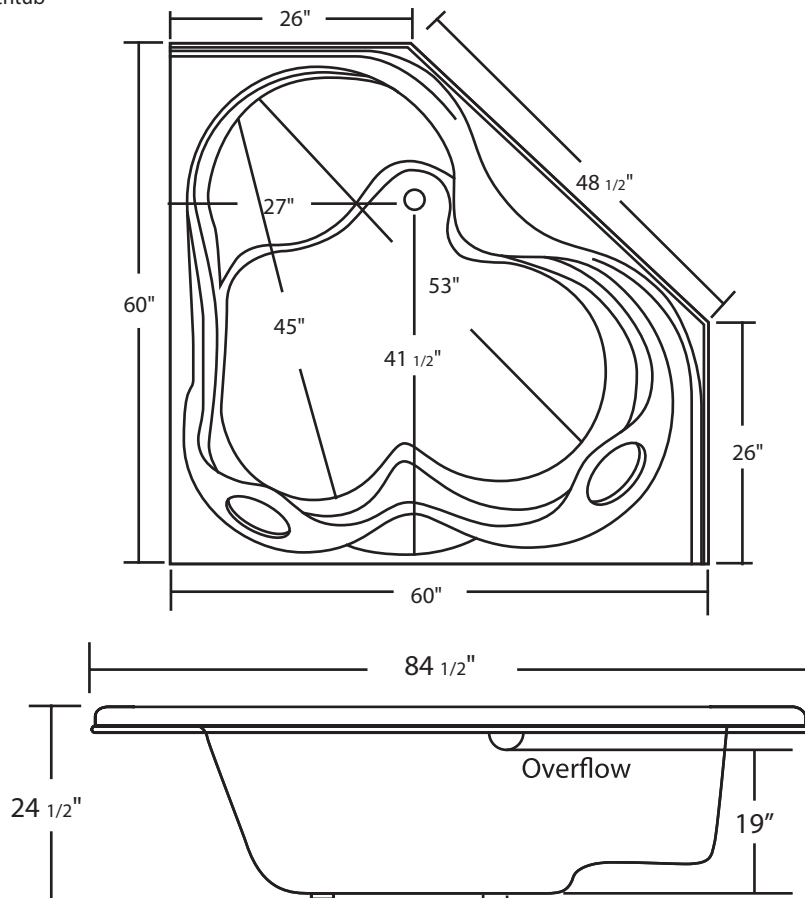

Cambridge 60'' x 60''

With over 24 1/2'' in depth from the deck of the tub to the floor, the Cambridge allows bathers to fully submerge themselves for a more pleasurable bathing experience. The Cambridge can hold up to 50 gallons of water.

The Cambridge is made from 100% acrylic with fibre-glass reinforcement for added strength and durability.

* Water & Air jet packages are not included in the base model of this bathtub

This bathtub complies with CSA Standards

Drain: 2"
Overflow: 2 1/4"
Sizes: ± 3/8"
Diagram not to scale

In keeping with our policy of continuing product improvement, Acri-Tec Industries Corp., reserves the right to change product specifications without notice.