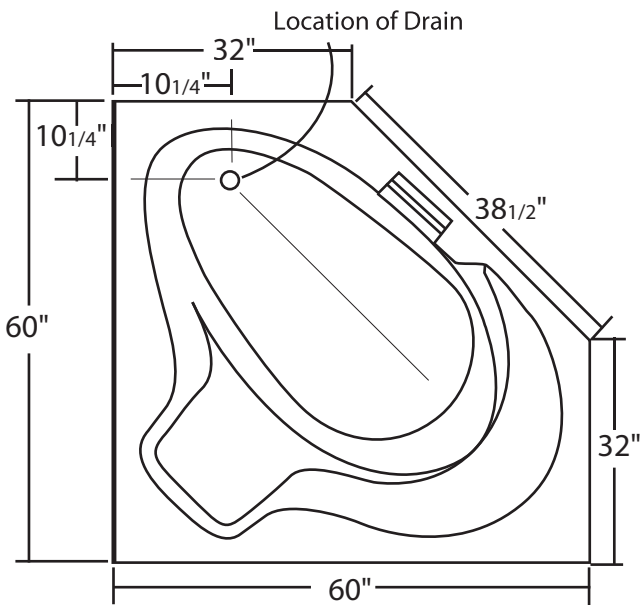

Caspian 60'' x 60''

With over 21'' in depth from the deck of the tub to the floor, the Caspian allows bathers to fully submerge themselves for a more pleasurable bathing experience. The Caspian can hold up to 50 gallons of water.

The Caspian is made from 100% acrylic with fibre-glass reinforcement for added strength and durability.

* Water & Air jet packages are not included in the base model of this bathtub

This bathtub complies with CSA Standards

Drain: 2"
Overflow: 2 1/4"
Sizes: ± 3/8"
Diagram not to scale

In keeping with our policy of continuing product improvement, Acri-Tec Industries Corp., reserves the right to change product specifications without notice.