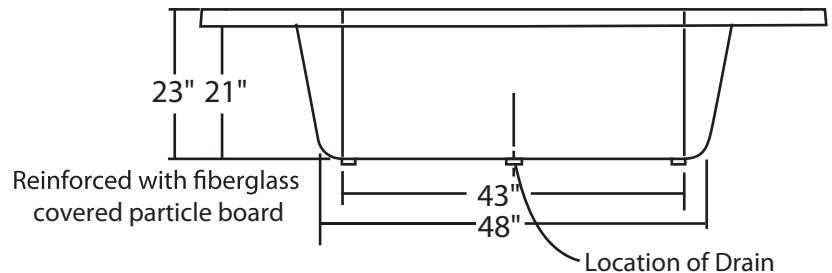

Caspian 60'' x 60''

With over 21'' in depth from the deck of the tub to the floor, the Caspian allows bathers to fully submerge themselves for a more pleasurable bathing experience. The Caspian can hold up to 50 gallons of water.

The Caspian is made from 100% acrylic with fibre-glass reinforcement for added strength and durability.

* Water & Air jet packages are not included in the base model of this bathtub

This bathtub complies with CSA Standards

Drain: 2"
Overflow: 2 1/4"
Sizes: ± 3/8"
Diagram not to scale

In keeping with our policy of continuing product improvement, Acri-Tec Industries Corp., reserves the right to change product specifications without notice.