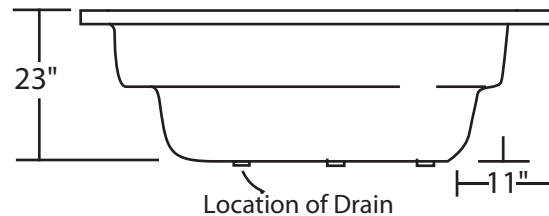

Caspian 60'' x 60''

With over 21'' in depth from the deck of the tub to the floor, the Caspian allows bathers to fully submerge themselves for a more pleasurable bathing experience. The Caspian can hold up to 50 gallons of water.

The Caspian is made from 100% acrylic with fibre-glass reinforcement for added strength and durability.

* Water & Air jet packages are not included in the base model of this bathtub

This bathtub complies with CSA Standards

Drain: 2"
Overflow: 2 1/4"
Sizes: ± 3/8"
Diagram not to scale

In keeping with our policy of continuing product improvement, Acri-Tec Industries Corp., reserves the right to change product specifications without notice.