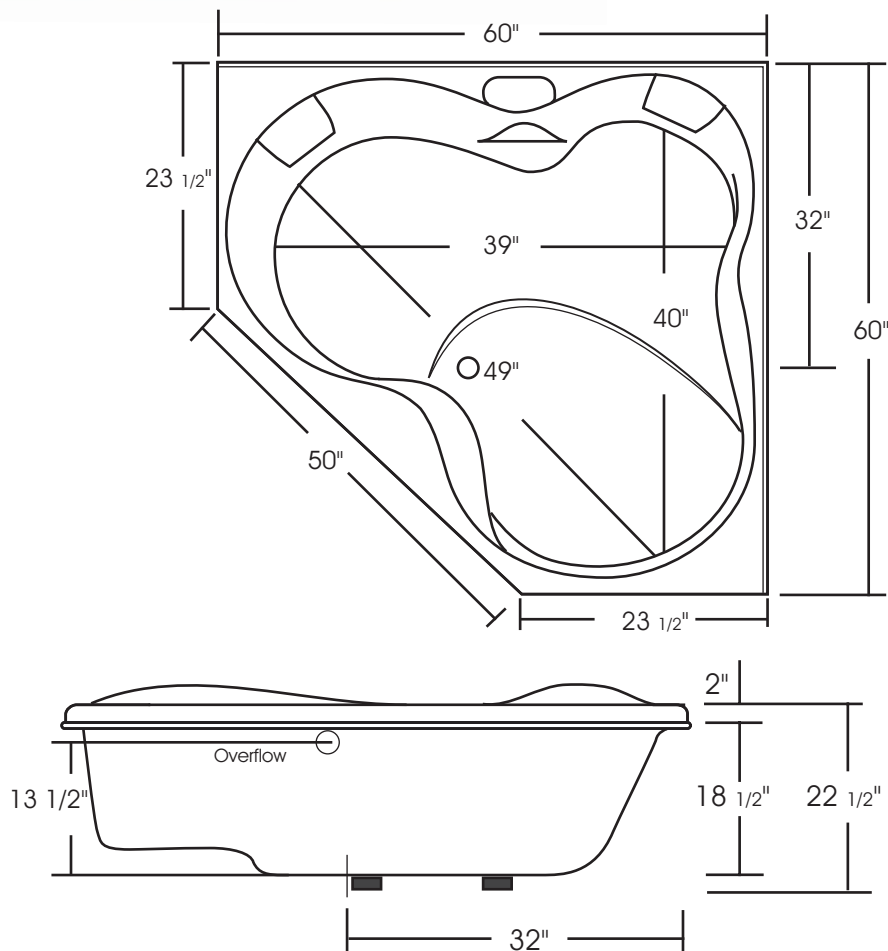

Contessa 60'' x 60''

With over 22 1/2'' in depth from the deck of the tub to the floor, the Contessa allows bathers to fully submerge themselves for a more pleasurable bathing experience. The Contessa can hold up to 50 gallons of water.

The Contessa is made from 100% acrylic with fibre-glass reinforcement for added strength and durability.

Drain: 2''
Overflow: 2 1/4''
Sizes: ± 3/8''
Diagram not to scale

This bathtub complies with CSA Standards