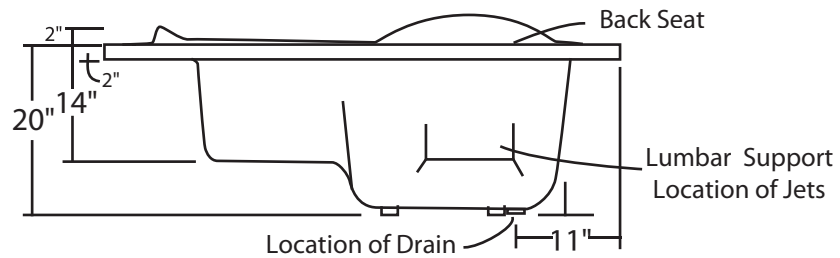

Fjord II 60" x 60"

With over 18" in depth from the deck of the tub to the floor, the Fjord II allows bathers to fully submerge themselves for a more pleasurable bathing experience. The Fjord II can hold up to 60 gallons of water.

The Fjord II is made from 100% acrylic with fibre-glass reinforcement for added strength and durability.

Drain: 2"
Overflow: 2 1/4"
Sizes: ± 3/8"
Diagram not to scale

This bathtub complies with CSA Standards