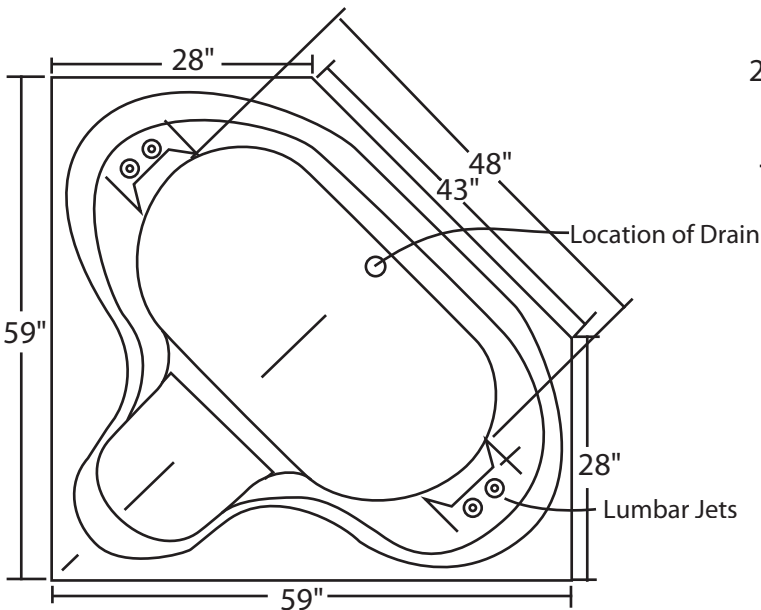

Fjord II 60" x 60"

With over 18" in depth from the deck of the tub to the floor, the Fjord II allows bathers to fully submerge themselves for a more pleasurable bathing experience. The Fjord II can hold up to 60 gallons of water.

The Fjord II is made from 100% acrylic with fibre-glass reinforcement for added strength and durability.

Drain: 2"
Overflow: 2 1/4"
Sizes: ± 3/8"
Diagram not to scale

This bathtub complies with CSA Standards