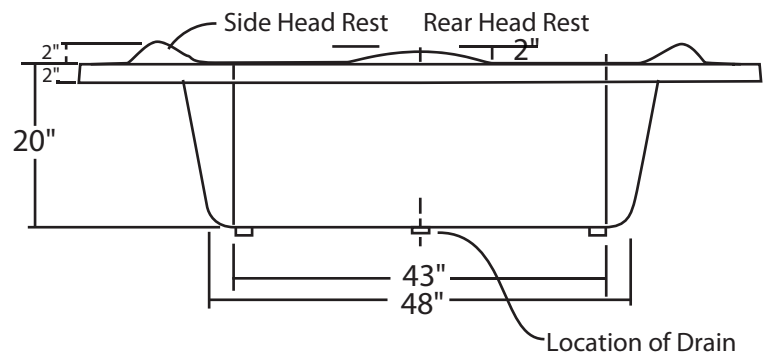

Fjord II 60" x 60"

With over 18" in depth from the deck of the tub to the floor, the Fjord II allows bathers to fully submerge themselves for a more pleasurable bathing experience. The Fjord II can hold up to 60 gallons of water.

The Fjord II is made from 100% acrylic with fibre-glass reinforcement for added strength and durability.

Drain: 2"
Overflow: 2 1/4"
Sizes: ± 3/8"
Diagram not to scale

This bathtub complies with CSA Standards