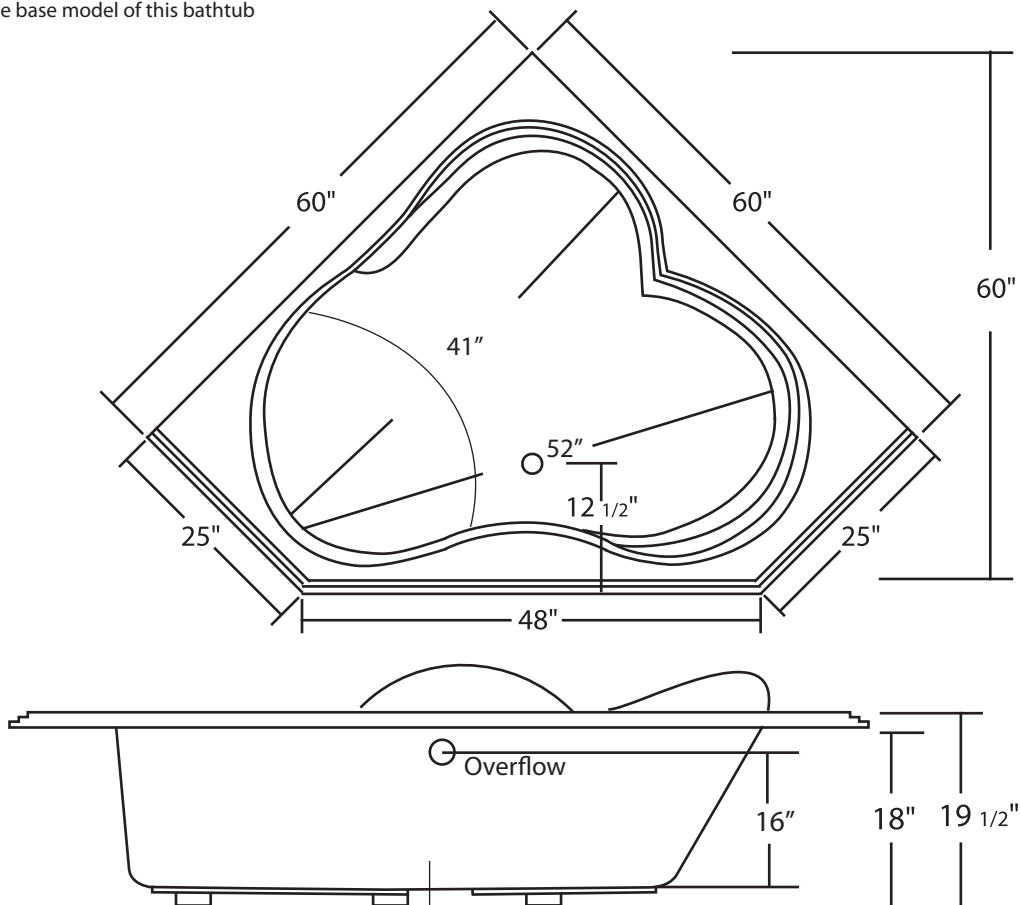

## Goddess I 60'' x 60''

With over 18'' in depth from the deck of the tub to the floor, the Goddess I allows bathers to fully submerge themselves for a more pleasurable bathing experience. The Goddess I can hold up to 50 gallons of water.

The Goddess I is made from 100% acrylic with fibre-glass reinforcement for added strength and durability.

\* Water & Air jet packages are not included in the base model of this bathtub

Drain: 2"  
Overflow: 2 1/4"  
Sizes: ± 3/8"  
Diagram not to scale