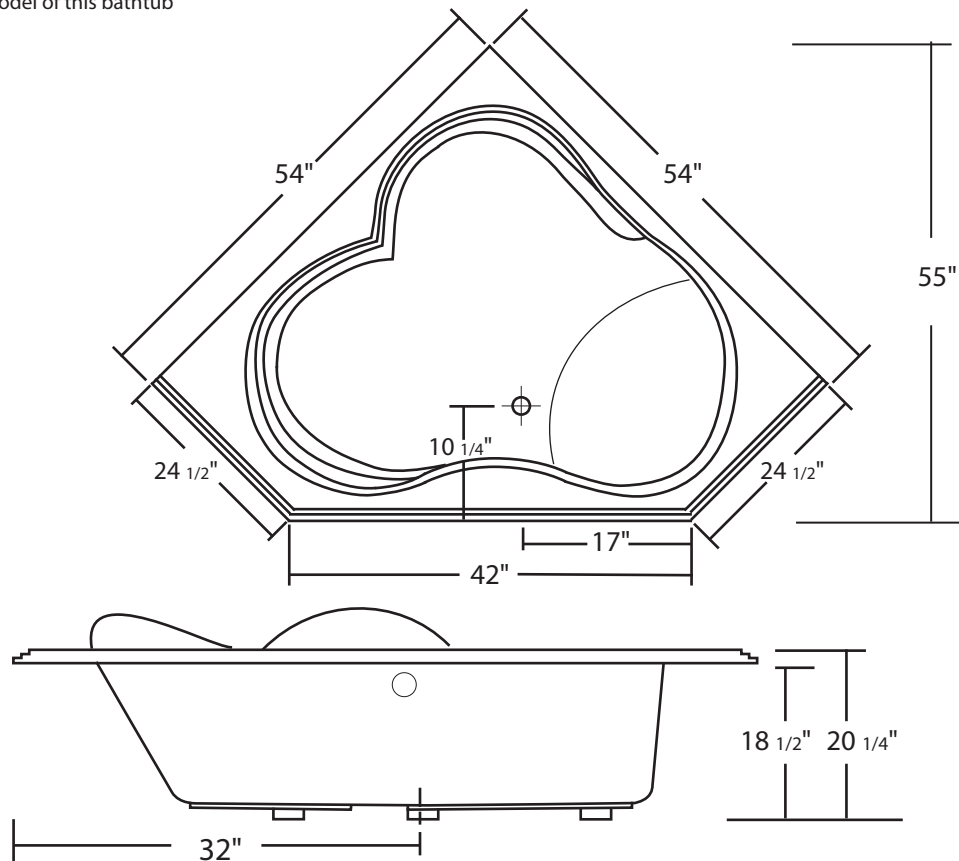

* Water & Air jet packages are not included in the base model of this bathtub

Goddess II 54'' x 54''

With over 18 1/2'' in depth from the deck of the tub to the floor, the Goddess II allows bathers to fully submerge themselves for a more pleasurable bathing experience. The Goddess II can hold up to 40 gallons of water.

The Goddess II is made from 100% acrylic with fibre-glass reinforcement for added strength and durability.

This bathtub complies with CSA Standards

Drain: 2"
Overflow: 2 1/4"
Sizes: ± 3/8"
Diagram not to scale