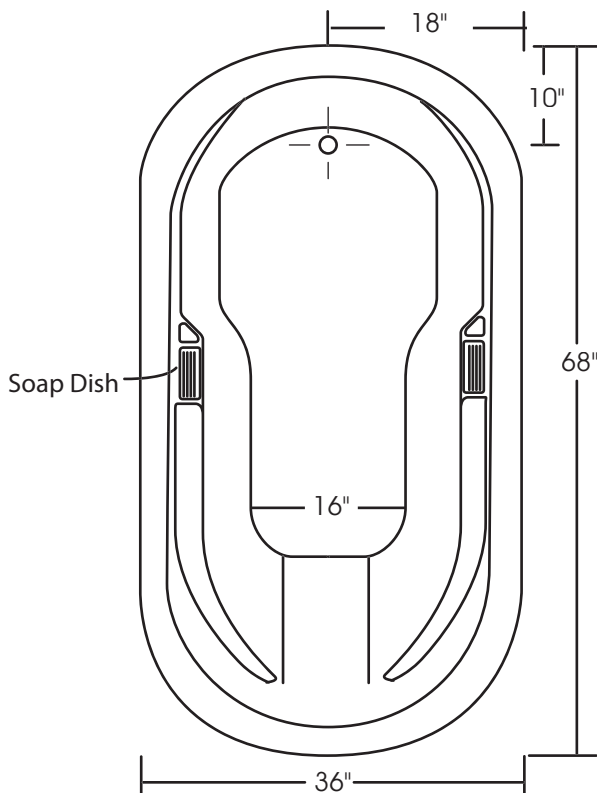

Marrakesh 68" x 36"

With over 19" in depth from the deck of the tub to the floor, the Marrakesh allows bathers to fully submerge themselves for a more pleasurable bathing experience. The Marrakesh can hold up to 50 gallons of water.

The gentle sloping back and arm rests are designed with comfort and ergonomics in mind, and the floor of the tub features a light texture.

The Marrakesh is made from 100% acrylic with fibre-glass reinforcement for added strength and durability.

This bathtub complies with CSA Standards

Drain: 2"
Overflow: 2 1/4"
Sizes: ± 3/8"
Diagram not to scale

In keeping with our policy of continuing product improvement, Acri-Tec Industries Corp., reserves the right to change product specifications without notice.