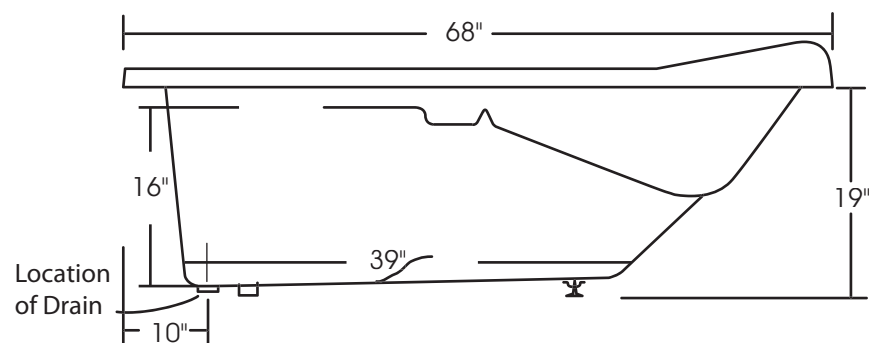

Marrakesh 68" x 36"

With over 19" in depth from the deck of the tub to the floor, the Marrakesh allows bathers to fully submerge themselves for a more pleasurable bathing experience. The Marrakesh can hold up to 50 gallons of water.

The gentle sloping back and arm rests are designed with comfort and ergonomics in mind, and the floor of the tub features a light texture.

The Marrakesh is made from 100% acrylic with fibre-glass reinforcement for added strength and durability.

This bathtub complies with CSA Standards

Drain: 2"
Overflow: 2 1/4"
Sizes: ± 3/8"
Diagram not to scale

In keeping with our policy of continuing product improvement, Acri-Tec Industries Corp., reserves the right to change product specifications without notice.