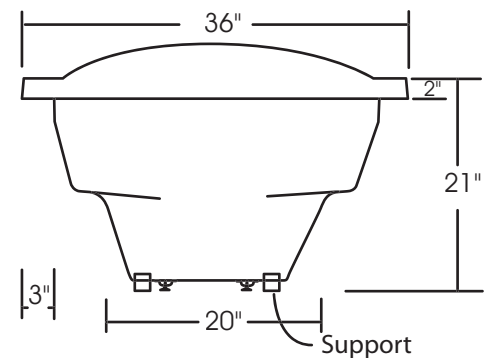

Marrakesh 68" x 36"

With over 19" in depth from the deck of the tub to the floor, the Marrakesh allows bathers to fully submerge themselves for a more pleasurable bathing experience. The Marrakesh can hold up to 50 gallons of water.

The gentle sloping back and arm rests are designed with comfort and ergonomics in mind, and the floor of the tub features a light texture.

The Marrakesh is made from 100% acrylic with fibre-glass reinforcement for added strength and durability.

This bathtub complies with CSA Standards

Drain: 2"
Overflow: 2 1/4"
Sizes: ± 3/8"
Diagram not to scale

In keeping with our policy of continuing product improvement, Acri-Tec Industries Corp., reserves the right to change product specifications without notice.