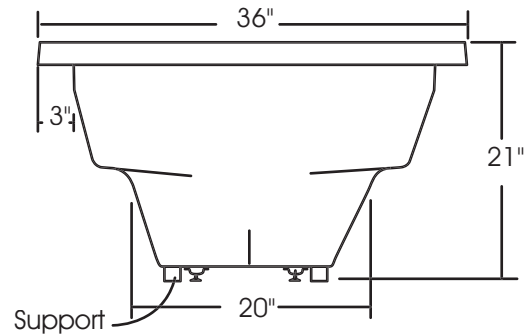

* Water & Air jet packages are not included in the base model of this bathtub

Amsterdam 60'' x 36''

With over 21'' in depth from the deck of the tub to the floor, the Amsterdam allows bathers to fully submerge themselves for a more pleasurable bathing experience. The Amsterdam can hold up to 50 gallons of water.

Drain: 2"
Overflow: 2 1/4"
Sizes: ± 3/8"
Diagram not to scale

This bathtub complies with CSA Standards

In keeping with our policy of continuing product improvement, Acri-Tec Industries Corp., reserves the right to change product specifications without notice.