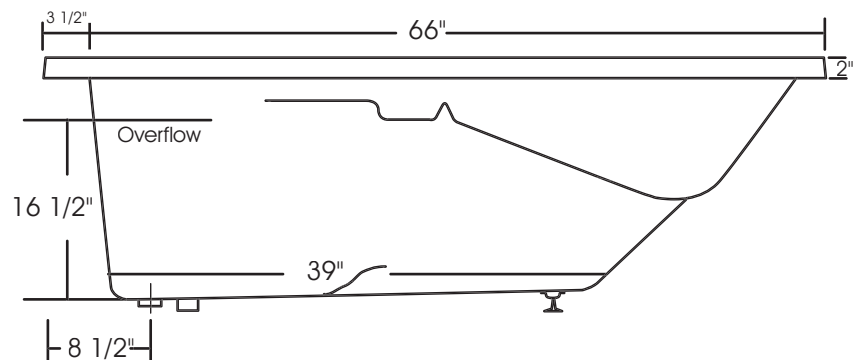

* Water & Air jet packages are not included in the base model of this bathtub

Amsterdam 60'' x 36''

With over 21'' in depth from the deck of the tub to the floor, the Amsterdam allows bathers to fully submerge themselves for a more pleasurable bathing experience. The Amsterdam can hold up to 50 gallons of water.

The gentle sloping back and arm rests are designed with comfort and ergonomics in mind, and the floor of the tub features a light texture.

The Amsterdam is made from 100% acrylic with fibre-glass reinforcement for added strength and durability.

Drain: 2"
Overflow: 2 1/4"
Sizes: ± 3/8"
Diagram not to scale

This bathtub complies with CSA Standards

In keeping with our policy of continuing product improvement, Acri-Tec Industries Corp., reserves the right to change product specifications without notice.