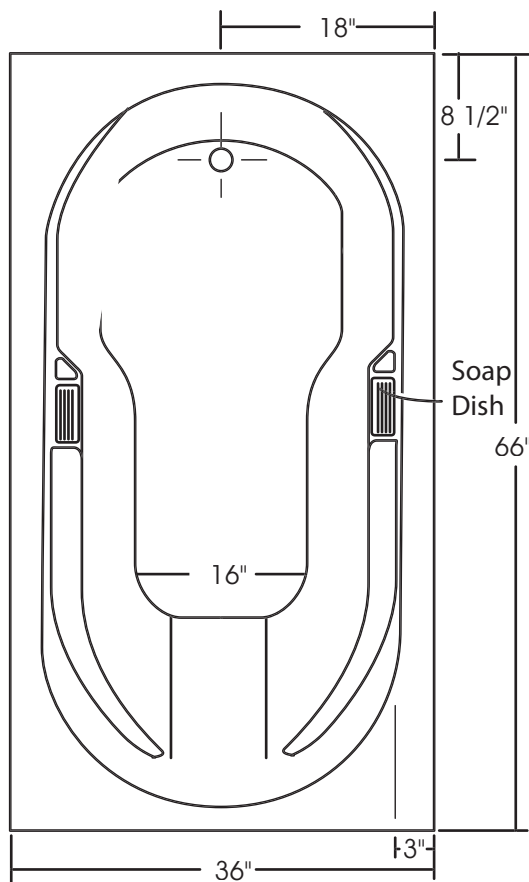

* Water & Air jet packages are not included in the base model of this bathtub

Amsterdam 60'' x 36''

With over 21'' in depth from the deck of the tub to the floor, the Amsterdam allows bathers to fully submerge themselves for a more pleasurable bathing experience. The Amsterdam can hold up to 50 gallons of water.

The gentle sloping back and arm rests are designed with comfort and ergonomics in mind, and the floor of the tub features a light texture.

The Amsterdam is made from 100% acrylic with fibre-glass reinforcement for added strength and durability.

Drain: 2"
Overflow: 2 1/4"
Sizes: ± 3/8"
Diagram not to scale

This bathtub complies with CSA Standards

In keeping with our policy of continuing product improvement, Acri-Tec Industries Corp., reserves the right to change product specifications without notice.