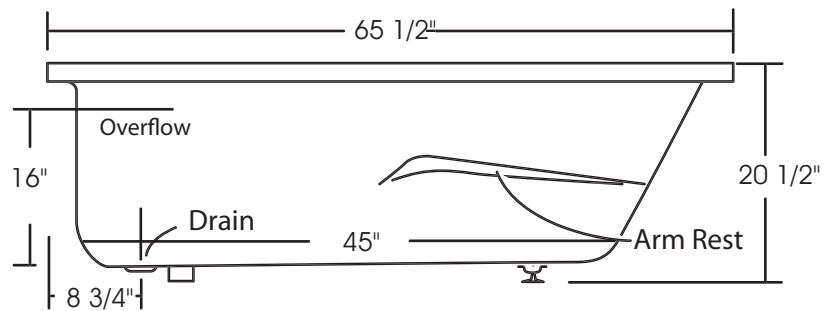

## Aura 66" x 32"

With over 20 1/2" in depth from the deck of the tub to the floor, the Aura allows bathers to fully submerge themselves for a more pleasurable bathing experience. The Aura can hold up to 50 gallons of water.

The gentle sloping back and arm rests are designed with comfort and ergonomics in mind, and the floor of the tub features a light texture.

The Aura is made from 100% acrylic with fibre-glass reinforcement for added strength and durability.

Drain: 2"  
Overflow: 2 1/4"  
Sizes: ± 3/8"  
Diagram not to scale

This bathtub complies with CSA Standards

In keeping with our policy of continuing product improvement, Acri-Tec Industries Corp., reserves the right to change product specifications without notice.