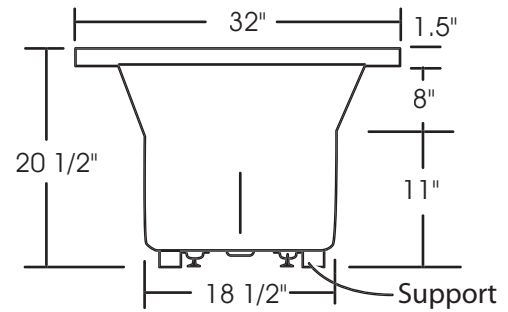

## Aura 66" x 32"

With over 20 1/2" in depth from the deck of the tub to the floor, the Aura allows bathers to fully submerge themselves for a more pleasurable bathing experience. The Aura can hold up to 50 gallons of water.

Drain: 2"  
Overflow: 2 1/4"  
Sizes: ± 3/8"  
Diagram not to scale

This bathtub complies with CSA Standards

In keeping with our policy of continuing product improvement, Acri-Tec Industries Corp., reserves the right to change product specifications without notice.