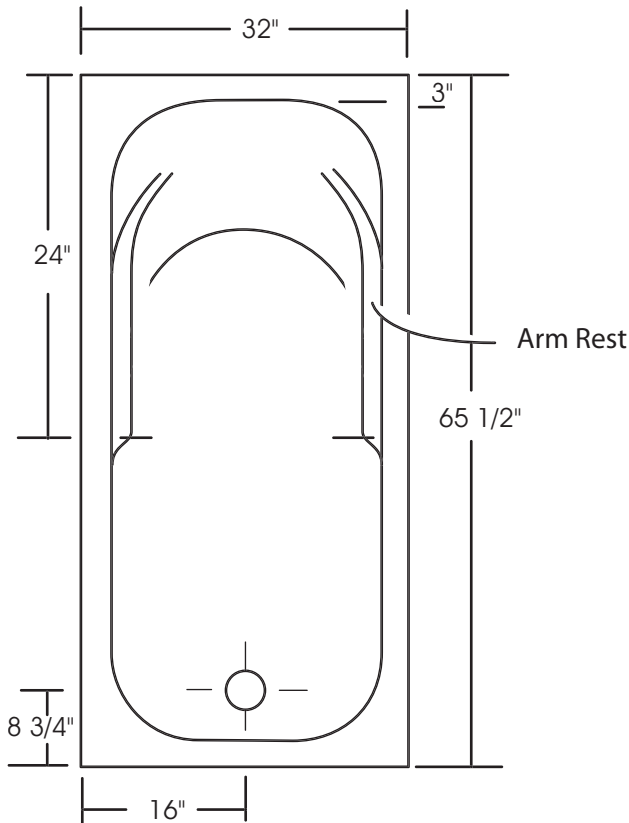

## Aura 66" x 32"

With over 20 1/2" in depth from the deck of the tub to the floor, the Aura allows bathers to fully submerge themselves for a more pleasurable bathing experience. The Aura can hold up to 50 gallons of water.

Drain: 2"  
Overflow: 2 1/4"  
Sizes: ± 3/8"  
Diagram not to scale

This bathtub complies with CSA Standards

In keeping with our policy of continuing product improvement, Acri-Tec Industries Corp., reserves the right to change product specifications without notice.