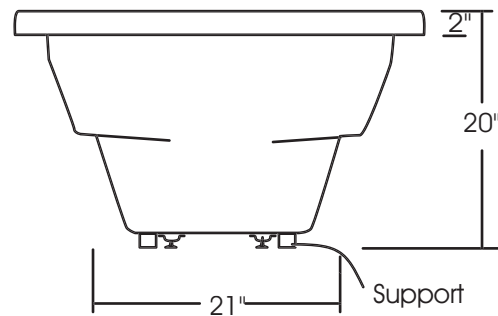

* Water & Air jet packages are not included in the base model of this bathtub

Denmark 60'' x 36''

With over 20'' in depth from the deck of the tub to the floor, the Denmark allows bathers to fully submerge themselves for a more pleasurable bathing experience. The Denmark can hold up to 40 gallons of water.

Drain: 2"
Overflow: 2 1/4"
Sizes: ± 3/8"
Diagram not to scale

This bathtub complies with CSA Standards

In keeping with our policy of continuing product improvement, Acri-Tec Industries Corp., reserves the right to change product specifications without notice.