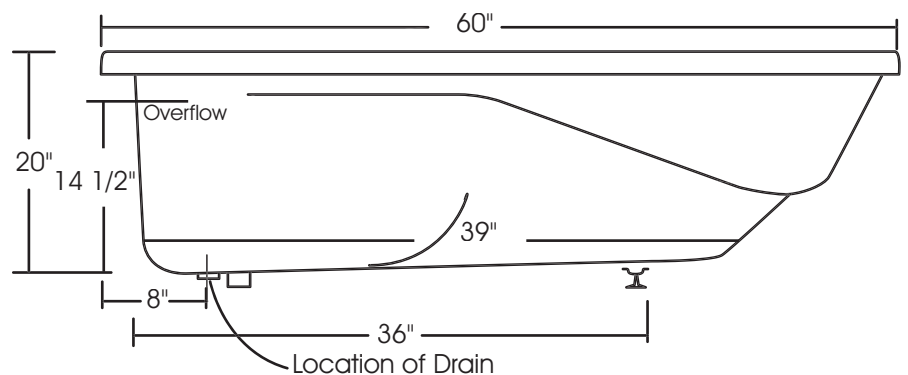

* Water & Air jet packages are not included in the base model of this bathtub

Denmark 60'' x 36''

With over 20'' in depth from the deck of the tub to the floor, the Denmark allows bathers to fully submerge themselves for a more pleasurable bathing experience. The Denmark can hold up to 40 gallons of water.

The gentle sloping back and arm rests are designed with comfort and ergonomics in mind, and the floor of the tub features a light texture.

The Denmark is made from 100% acrylic with fibre-glass reinforcement for added strength and durability.

Drain: 2"
Overflow: 2 1/4"
Sizes: ± 3/8"
Diagram not to scale

This bathtub complies with CSA Standards

In keeping with our policy of continuing product improvement, Acri-Tec Industries Corp., reserves the right to change product specifications without notice.