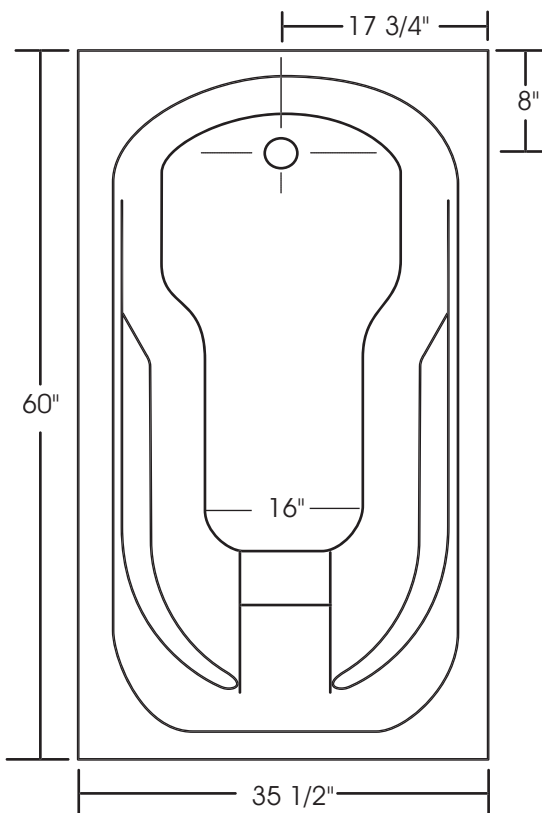

* Water & Air jet packages are not included in the base model of this bathtub

Denmark 60'' x 36''

With over 20'' in depth from the deck of the tub to the floor, the Denmark allows bathers to fully submerge themselves for a more pleasurable bathing experience. The Denmark can hold up to 40 gallons of water.

The gentle sloping back and arm rests are designed with comfort and ergonomics in mind, and the floor of the tub features a light texture.

The Denmark is made from 100% acrylic with fibre-glass reinforcement for added strength and durability.

Drain: 2"
Overflow: 2 1/4"
Sizes: ± 3/8"
Diagram not to scale

This bathtub complies with CSA Standards

In keeping with our policy of continuing product improvement, Acri-Tec Industries Corp., reserves the right to change product specifications without notice.