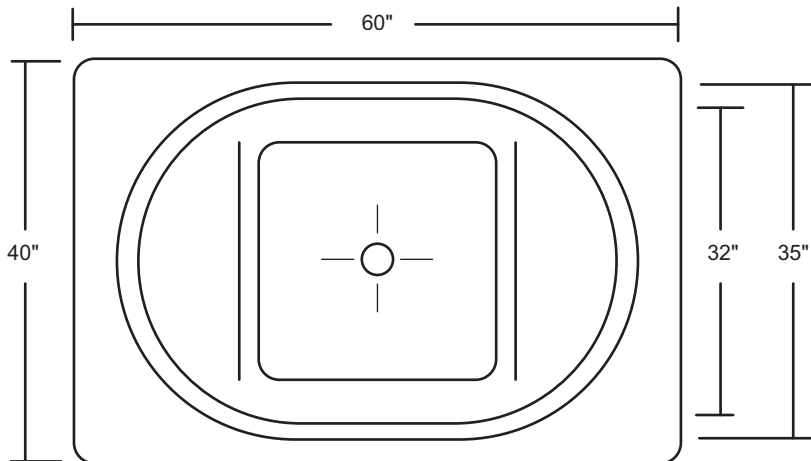

Double Neptune 60" x 40"

With over 32" in depth from the deck of the tub to the floor, the Double Neptune allows bathers to fully submerge themselves for a more pleasurable bathing experience. The Double Neptune can hold up to -- gallons of water.

The Double Neptune is made from 100% acrylic with fibre-glass reinforcement for added strength and durability.

This bathtub complies with CSA Standards

In keeping with our policy of continuing product improvement, Acri-Tec Industries Corp., reserves the right to change product specifications without notice.