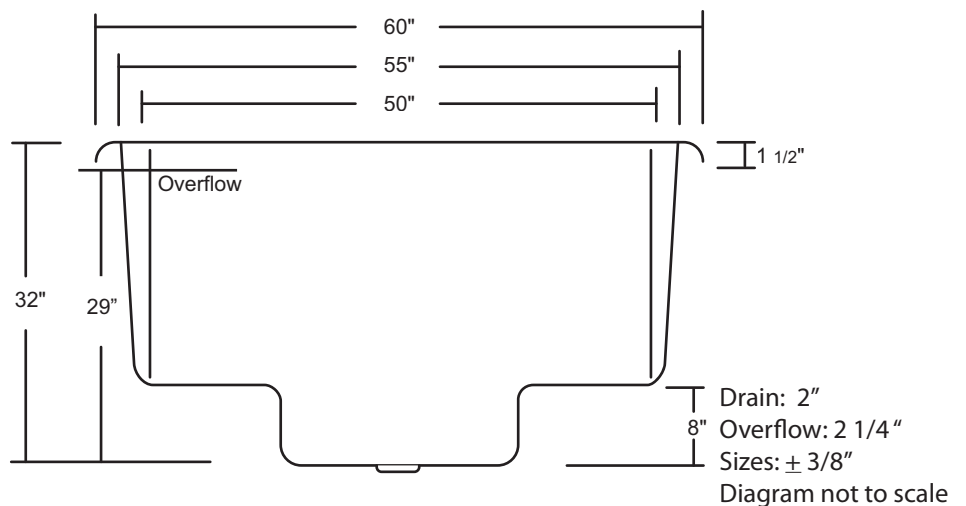

Double Neptune 60" x 40"

With over 32" in depth from the deck of the tub to the floor, the Double Neptune allows bathers to fully submerge themselves for a more pleasurable bathing experience. The Double Neptune can hold up to -- gallons of water.

The Double Neptune is made from 100% acrylic with fibre-glass reinforcement for added strength and durability.

This bathtub complies with CSA Standards

In keeping with our policy of continuing product improvement, Acri-Tec Industries Corp., reserves the right to change product specifications without notice.