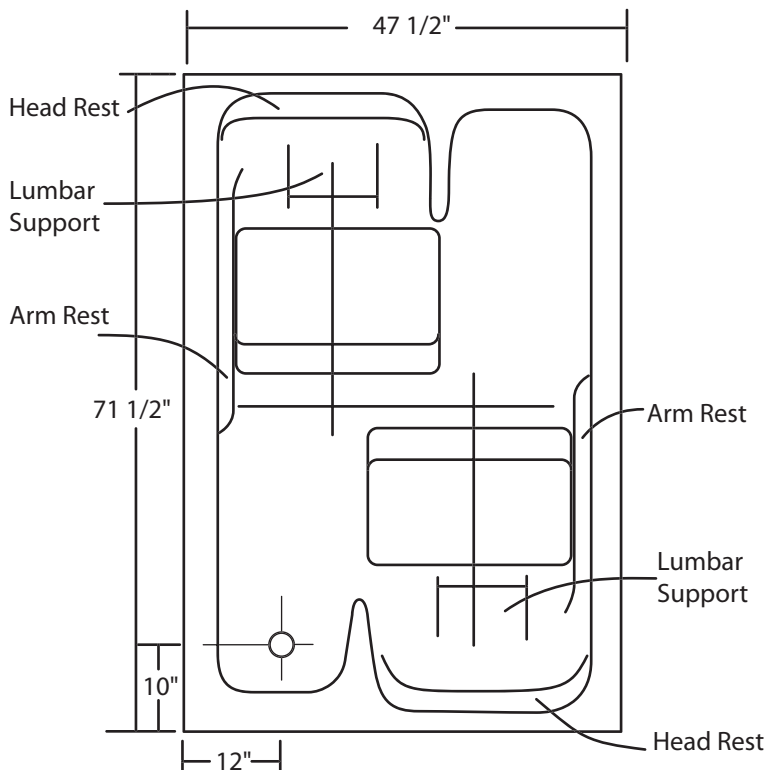

Freya 72" x 48"

With over 19" in depth from the deck of the tub to the floor, the Freya allows bathers to fully submerge themselves for a more pleasurable bathing experience. The Freya can hold up to 80 gallons of water.

The gentle sloping back and arm rests are designed with comfort and ergonomics in mind, and the floor of the tub features a light texture.

The Freya is made from 100% acrylic with fibre-glass reinforcement for added strength and durability.

Drain: 2"
Overflow: 2 1/4"
Sizes: ± 3/8"
Diagram not to scale

This bathtub complies with CSA Standards

In keeping with our policy of continuing product improvement, Acri-Tec Industries Corp., reserves the right to change product specifications without notice.