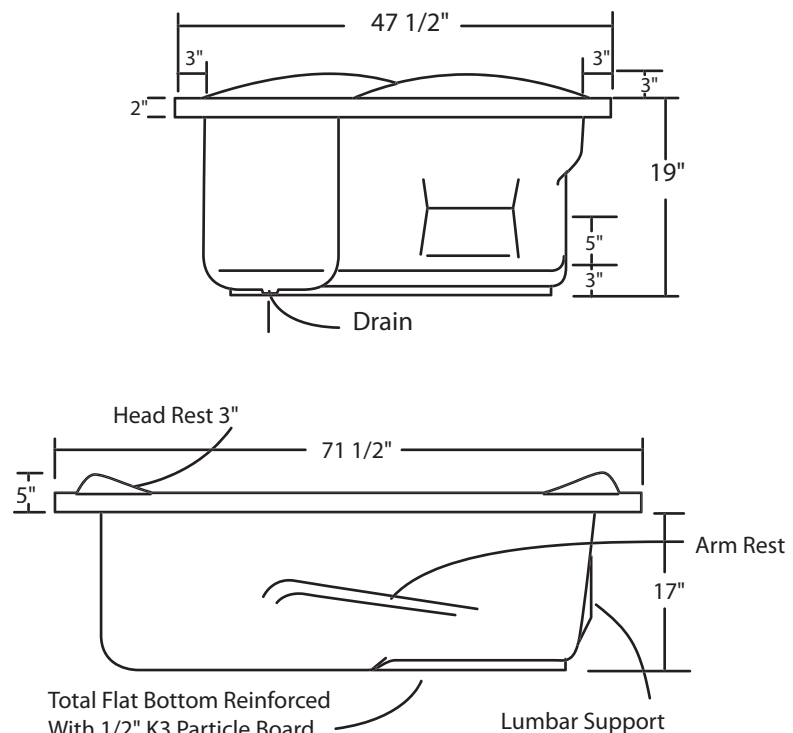

Freya 72" x 48"

With over 19" in depth from the deck of the tub to the floor, the Freya allows bathers to fully submerge themselves for a more pleasurable bathing experience. The Freya can hold up to 80 gallons of water.

The gentle sloping back and arm rests are designed with comfort and ergonomics in mind, and the floor of the tub features a light texture.

The Freya is made from 100% acrylic with fibre-glass reinforcement for added strength and durability.

Drain: 2"
Overflow: 2 1/4"
Sizes: ± 3/8"
Diagram not to scale

This bathtub complies with CSA Standards

In keeping with our policy of continuing product improvement, Acri-Tec Industries Corp., reserves the right to change product specifications without notice.