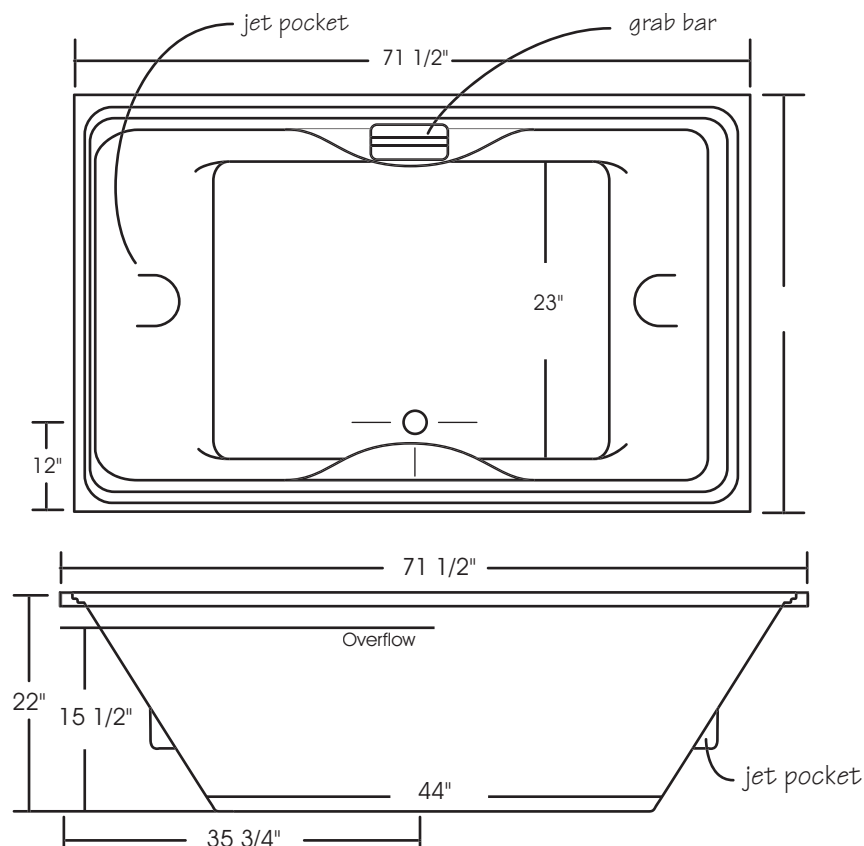

Heritage 72'' x 42''

With over 22'' in depth from the deck of the tub to the floor, the Heritage allows bathers to fully submerge themselves for a more pleasurable bathing experience. The Heritage can hold up to 55 gallons of water.

The Heritage is made from 100% acrylic with fibre-glass reinforcement for added strength and durability.

Drain: 2''
Overflow: 2 1/4''
Sizes: ± 3/8''
Diagram not to scale

This bathtub complies with CSA Standards